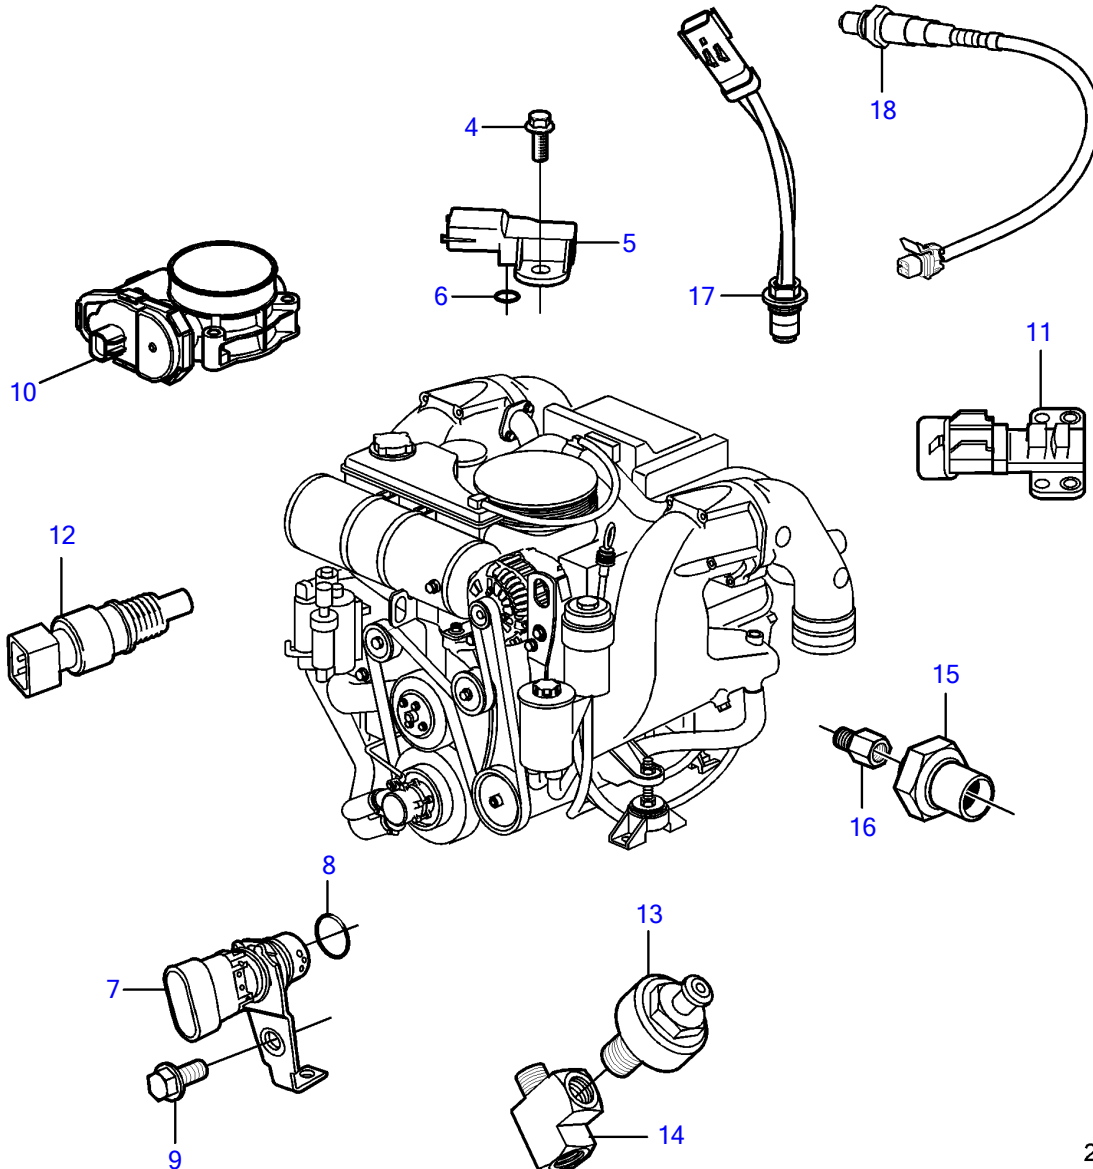

V8-300-CE-B

25404

## V8-300-CE-B

REF	PART NO.	QTY	DESCRIPTION	NOTES
1		1		
2	3843651	4	Flange screw	
3	21333459	1	Bracket	
4	3858973	1	Bolt	
5	3859020	1	Sensor, MAT/MAP	
6	3858988	1	• Sealing	
7	3858979	1	Sensor, crankshaft position	
8	3859009	1	• O-ring	
9	3858983	1	Bolt	
10		1	Throttle body	See "Throttle Body" page
		2	Sensor, throttle position	
		1	Switch, idle validation	
11	3863130	1	Sensor, camshaft position	
12	3850397	1	Switch	
13	22024631	2	Knock sensor	
14	3593571	1	Fitting	
15	3887328	1	Sensor, oil pressure	
16	3887970	1	Fitting	
17	3889526	4	Sensor, temperature	
18	3883724	4	Sensor, oxygen	