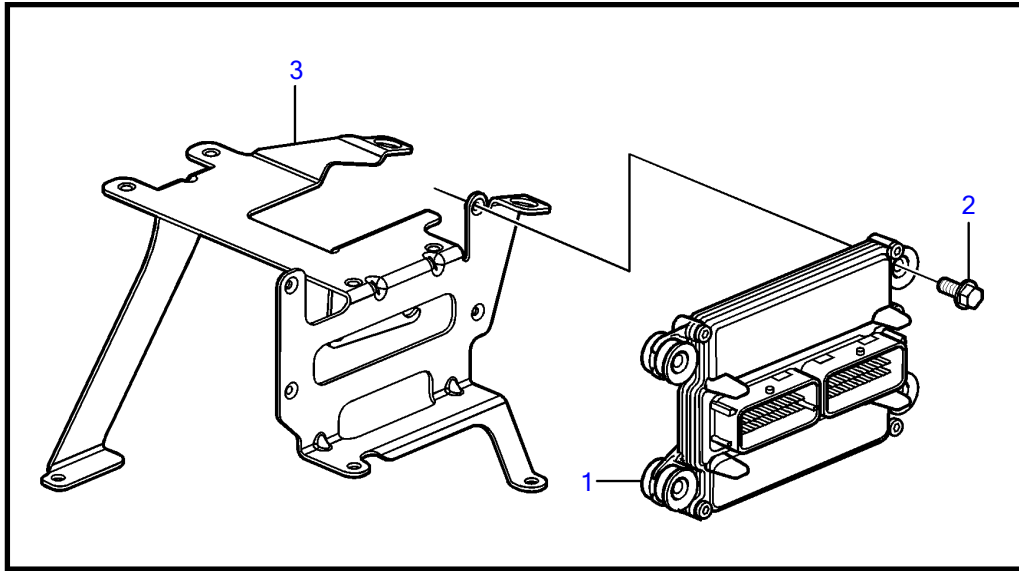

V8-300-CE-B

25404

## V8-300-CE-B

REF	PART NO.	QTY	DESCRIPTION	NOTES
1		1		
2	3843651	4	Flange screw	
3	21333459	1	Bracket	
4	3858973	1	Bolt	
5	3859020	1	Sensor, MAT/MAP	
6	3858988	1	• Sealing	
7	3858979	1	Sensor, crankshaft position	
8	3859009	1	• O-ring	
9	3858983	1	Bolt	
10		1	Throttle body	See "Throttle Body" page
		2	Sensor, throttle position	
		1	Switch, idle validation	
11	3863130	1	Sensor, camshaft position	
12	3850397	1	Switch	
13	22024631	2	Knock sensor	
14	3593571	1	Fitting	
15	3887328	1	Sensor, oil pressure	
16	3887970	1	Fitting	
17	3889526	4	Sensor, temperature	
18	3883724	4	Sensor, oxygen	