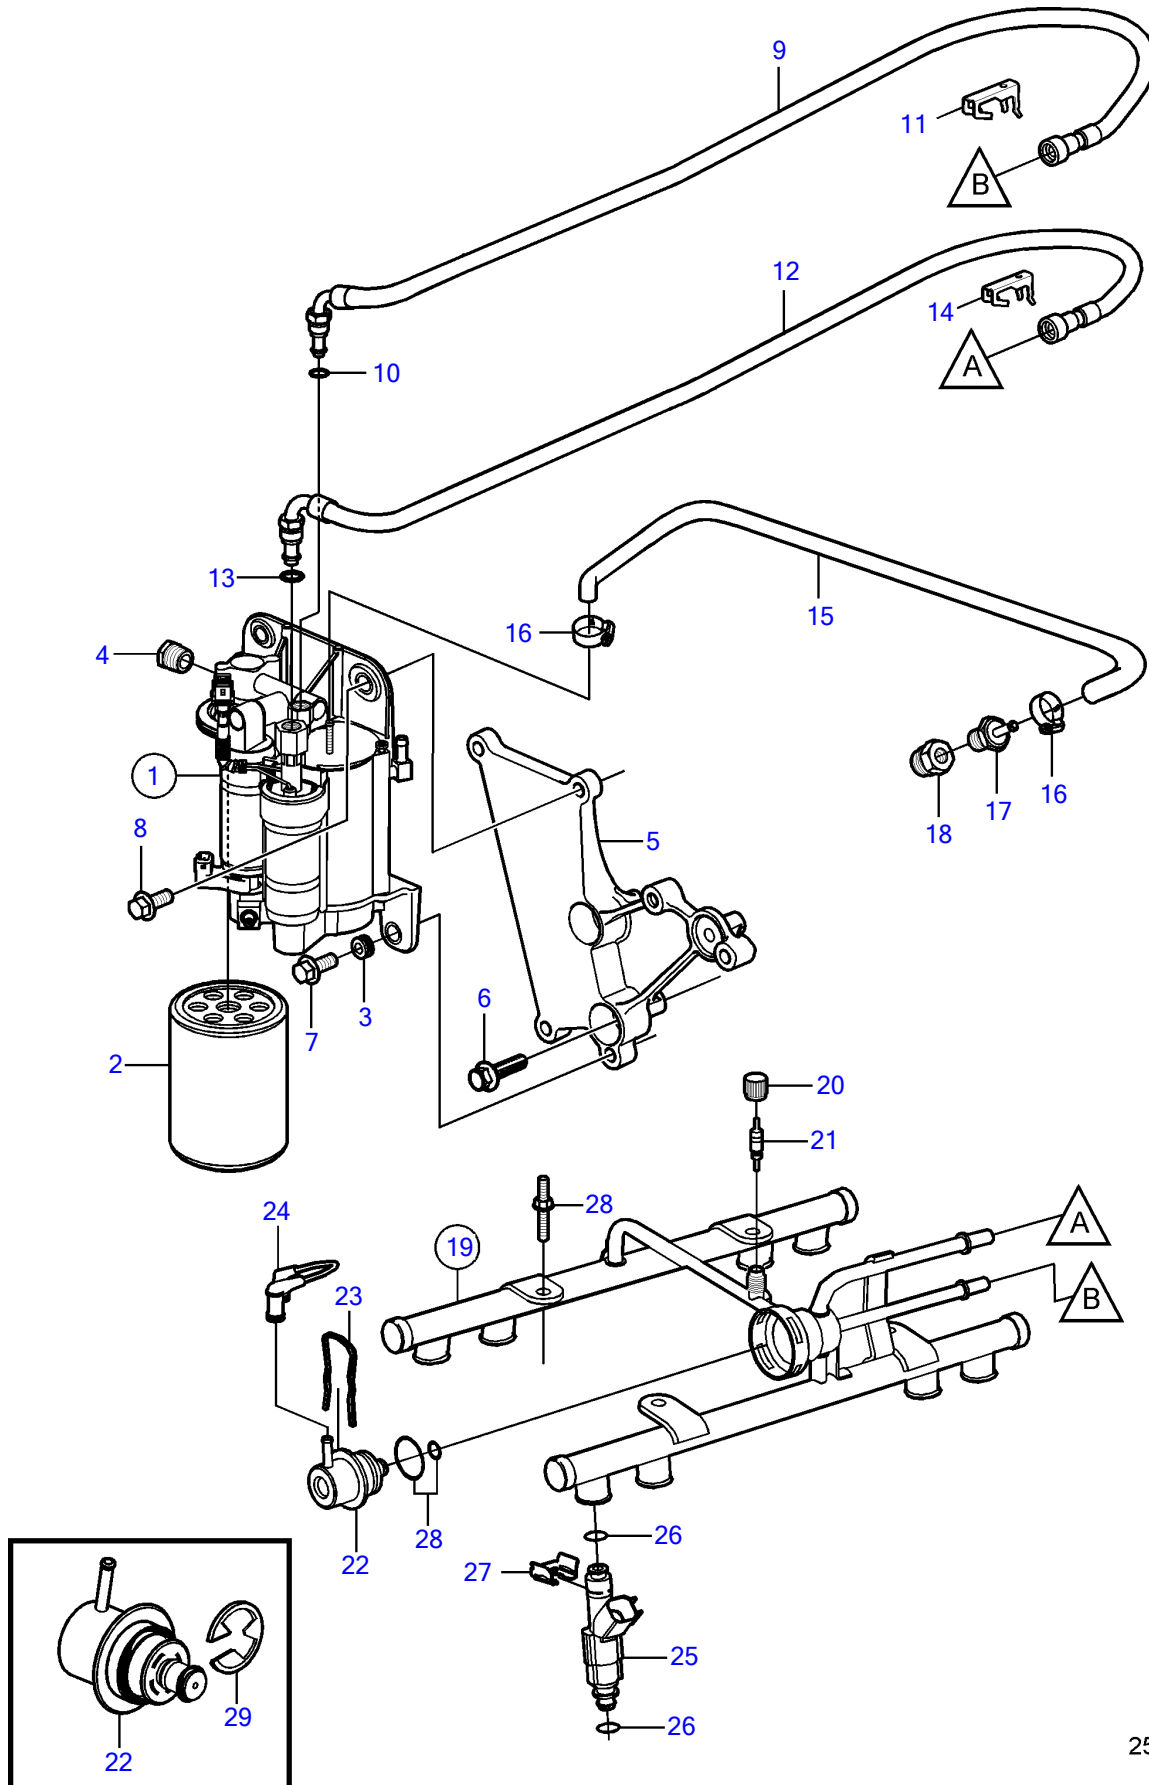

V8-225-CE-B, V8-300-CE-B, V8-320-CE-B

25360

V8-225-CE-B, V8-300-CE-B, V8-320-CE-B

REF	PART NO.	QTY	DESCRIPTION	SEE SEC.	NOTES
1	21608511	1	Fuel pump		
	3588865	1	• Fuel pump kit		High pressure fuel pump
2	3847644	1	• Fuel filter		
			• Bulletin P-23-3-4	P-23-3-4-EN	High Capacity Fuel Filter, Gas
			• Bulletin p-18-8-1	p-18-8-1-EN	Volvo Penta Ethanol Fuel treatment
3	3861396	4	• Rubber bushing		
4	3857816	1	Bushing		
5	21358873	1	Bracket		
6	22063732	3	Flange screw		
7	982702	2	Flange screw		
8	946472	2	Flange screw		
9	3888727	1	Fuel hose		
10	3850424	1	• O-ring		
11	3887195	1	Locking clip		
12	3888725	1	Fuel hose		
13	3850423	1	• O-ring		
14	3887198	1	Locking clip		
15	3807072	1	Kit		
		1	• Hose		
16	3860413	2	Hose clamp		
17	3860290	1	Nipple		
18	3861926	1	Tube fitting		
19	3858966	1	Fuel pipe		
20	3858972	1	Cardboard tube		
21	3858971	1	Valve		
22	3858967	1	Governor		
			• Bulletin P-23-7-3	P-23-7-3-EN	Fuel Pressure Regulator, 4.3L, 5.0L, 5.7L
23	3858968	1	Clip		
24	3858974	1	Hose		
25	21141691	8	Injector		
26	3858981	1	O-ring		Includes 16 o-rings for injectors and 2 o-rings for pressure regulator.
27	3858970	8	Retainer		
28	3858973	4	Bolt		
29	21491831	1	Clip		