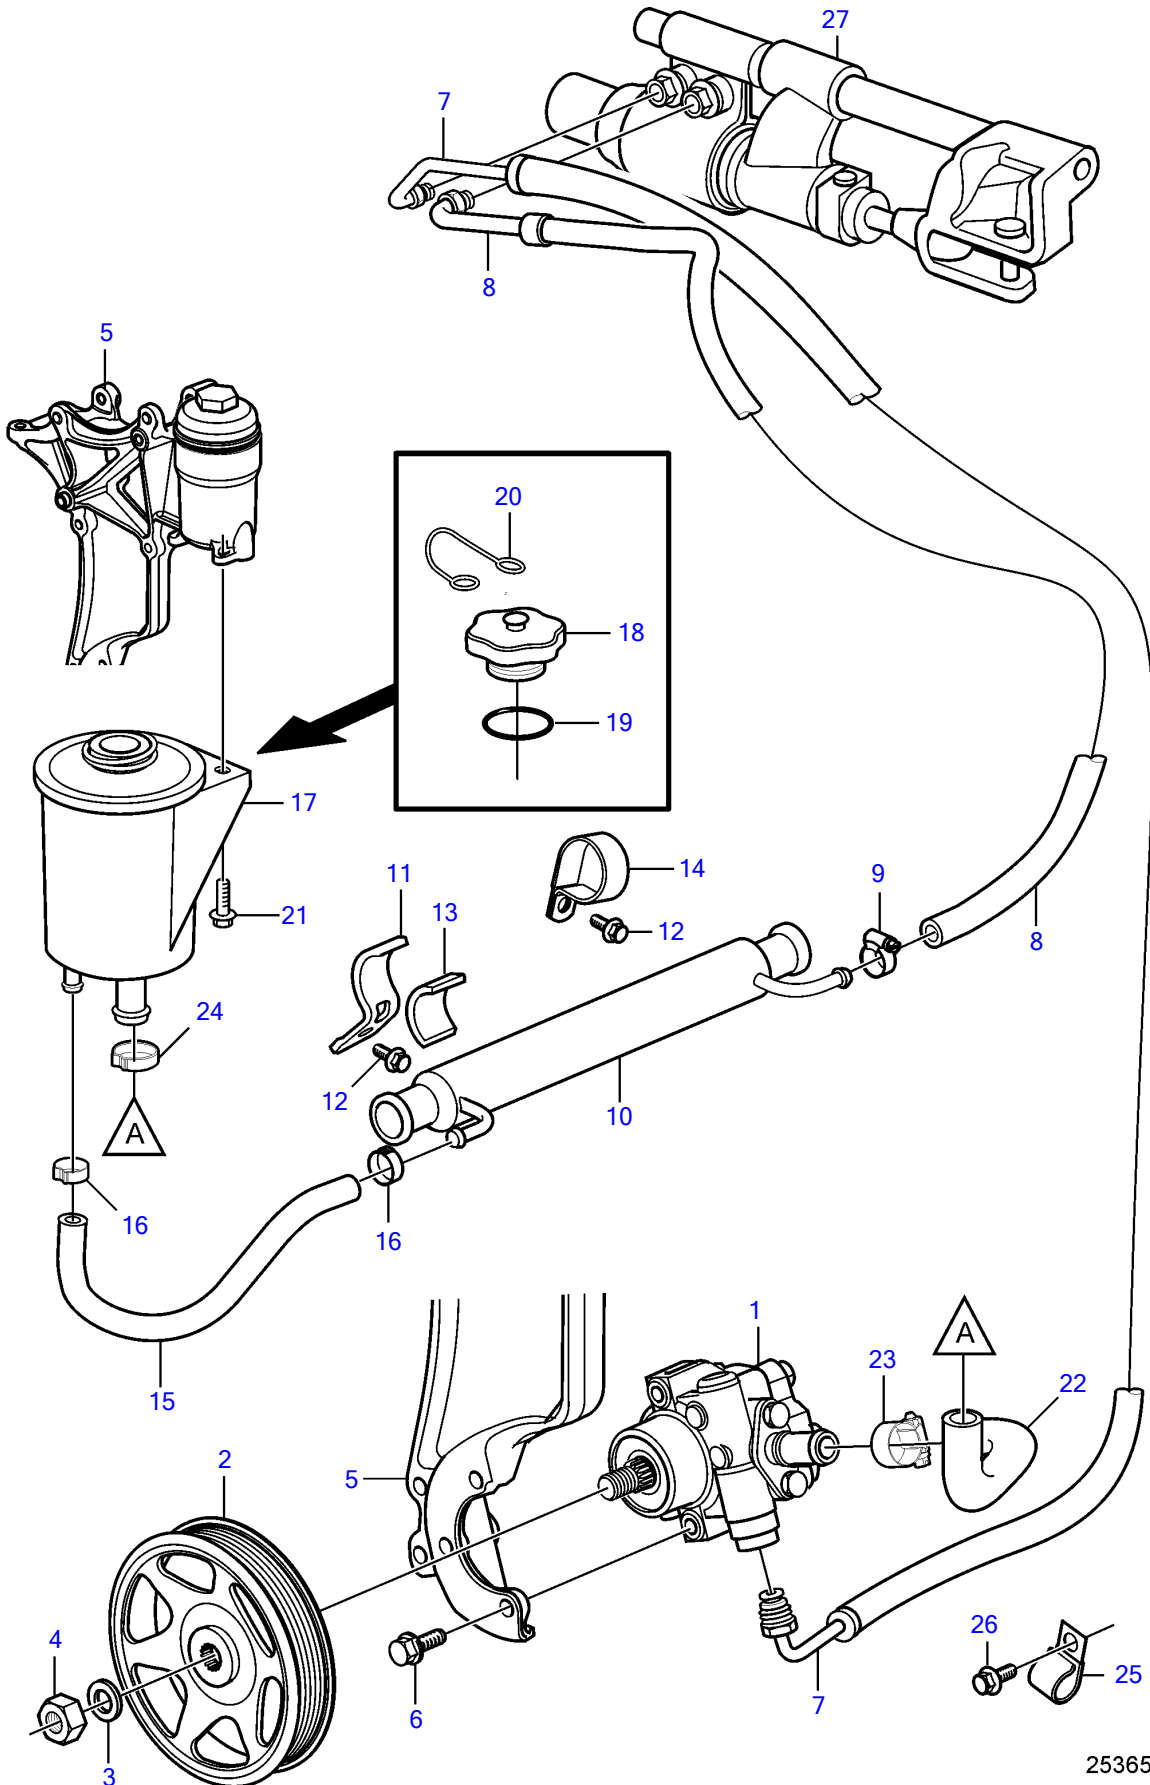

V8-225-C-A, V8-300-C-A, V8-320-C-A

25365

Upd:2014-03-13

25365

47702831-64-36229

V8-225-C-A, V8-300-C-A, V8-320-C-A

REF	PART NO.	QTY	DESCRIPTION	NOTES
1	3887373	1	Power steering pump	
2	3889611	1	Pulley	
3	3889615	1	Washer	
4	3889613	1	Nut	
5	21573817	1	Bracket	
6	3595494	3	Screw	
7	3888739	1	Hose assembly	
8	21452588	1	Hose assembly	
9	3860413	1	Hose clamp	
10	21399019	1	Hydraulic oil cooler	
11	21434106	1	Bracket	Replaced by 3852490
12	3853393	1	Flange screw	
13	21434108	1	Support rubber	
14	3852490	1	Attaching clamp	
15	21399023	1	Hose	
16	982663	2	Hose clamp	
17	3887375	1	Reservoir	
18		1	• Cap	not sold separately
19		1	• O-ring	not sold separately
20		1	• Retainer	not sold separately
21	946544	2	Flange screw	
22	21355283	2	Hose	
23	3853794	2	Hose clamp	
24	980038	1	Hose clamp	replaced by next part number
		1	Hose clamp	
25	(984038)	1	Clamp, J	Obsolete part
26	(3853557)	1	Flange screw	Obsolete part, 3/8" - 16 unc, L=0.75" (19mm)
27		1	Steering cylinder	See drive catalog