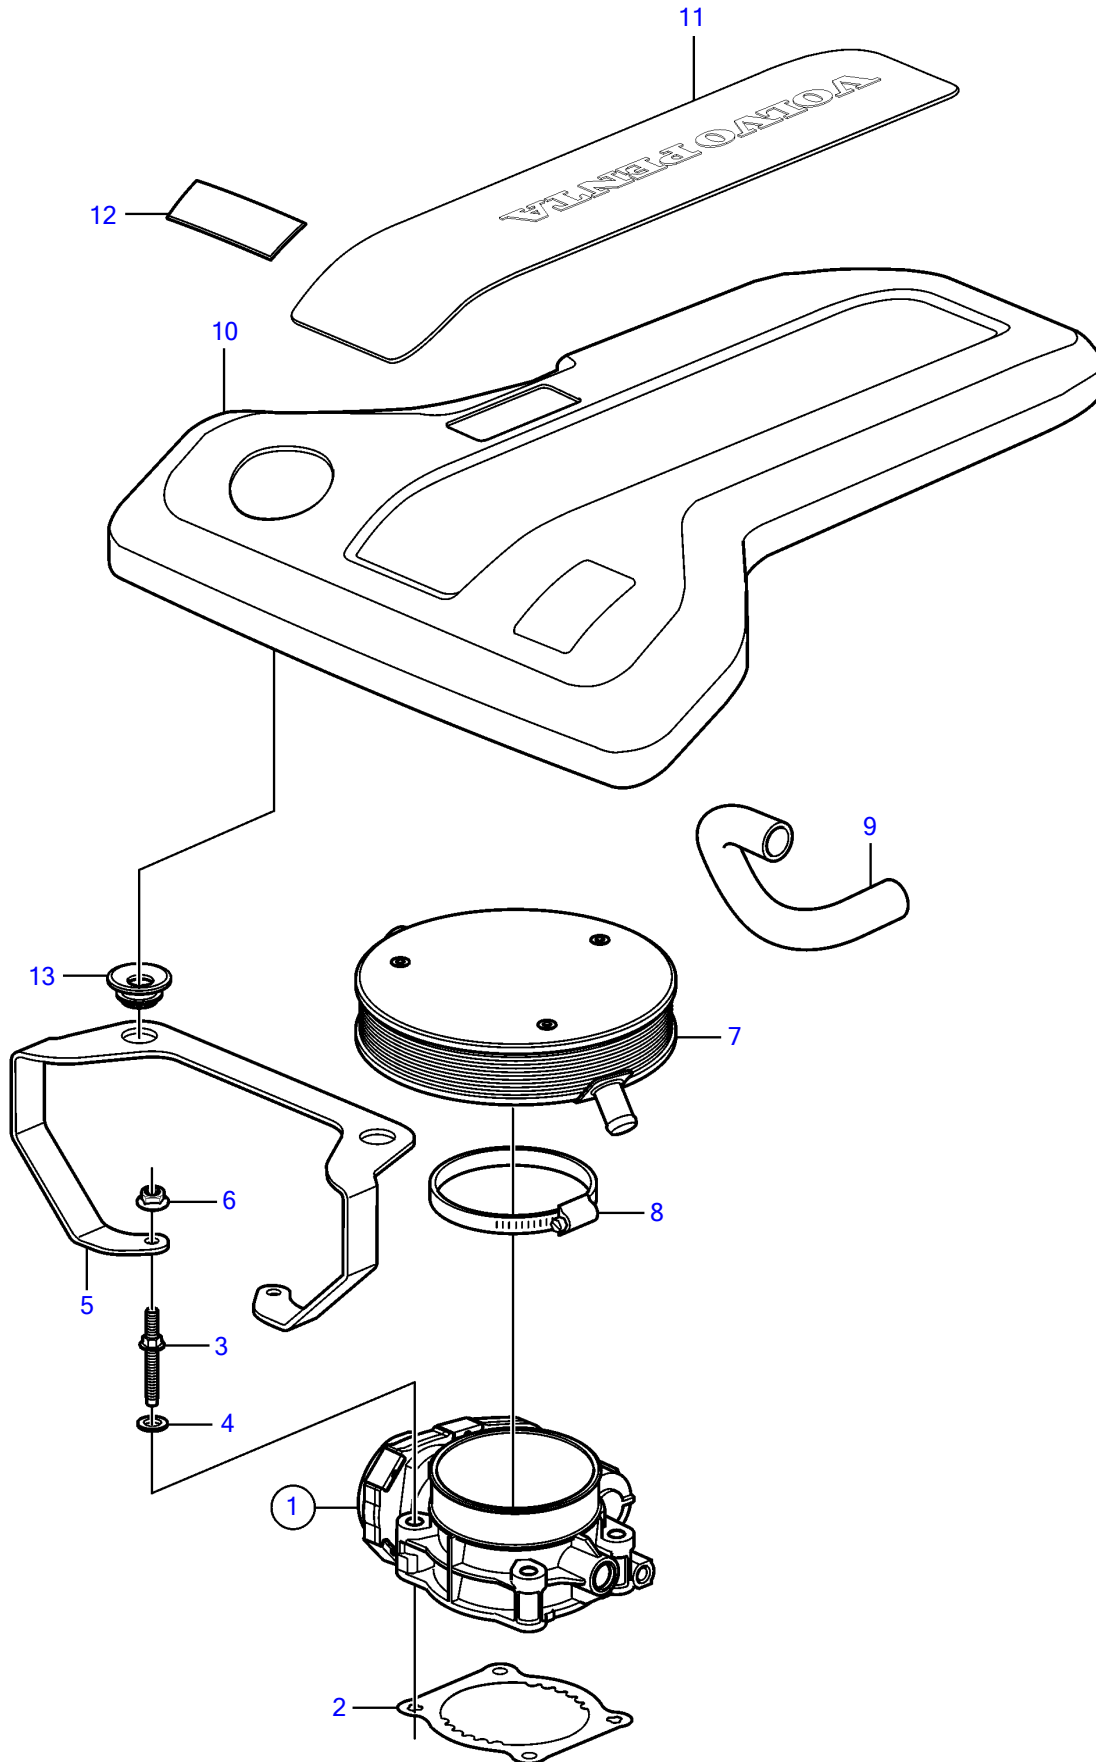

V8-225-C-A

V8-225-C-A

REF	PART NO.	QTY	DESCRIPTION	NOTES
1	21141689	1	Body	
		1	• Switch, idle validation	not sold separately
		2	• Sensor kit, throttle position	not sold separately
2	3849022	1	Gasket	
3	3858964	4	Stud	
4		4	• Washer	not sold separately
5	21651300	1	Bracket	
6	981124	2	Flange nut	
7	3887565	1	Flame shield	
8	21221046	1	Hose clamp	
9	3853546	1	Hose	To valve cover
10	21648196	1	Cover	replaced by next part number
	21973467	1	Cover	
11	21670679	1	• Decal	Volvo Penta V8
12	21658913	1	Decal	225
13	21429100	4	Grommet	