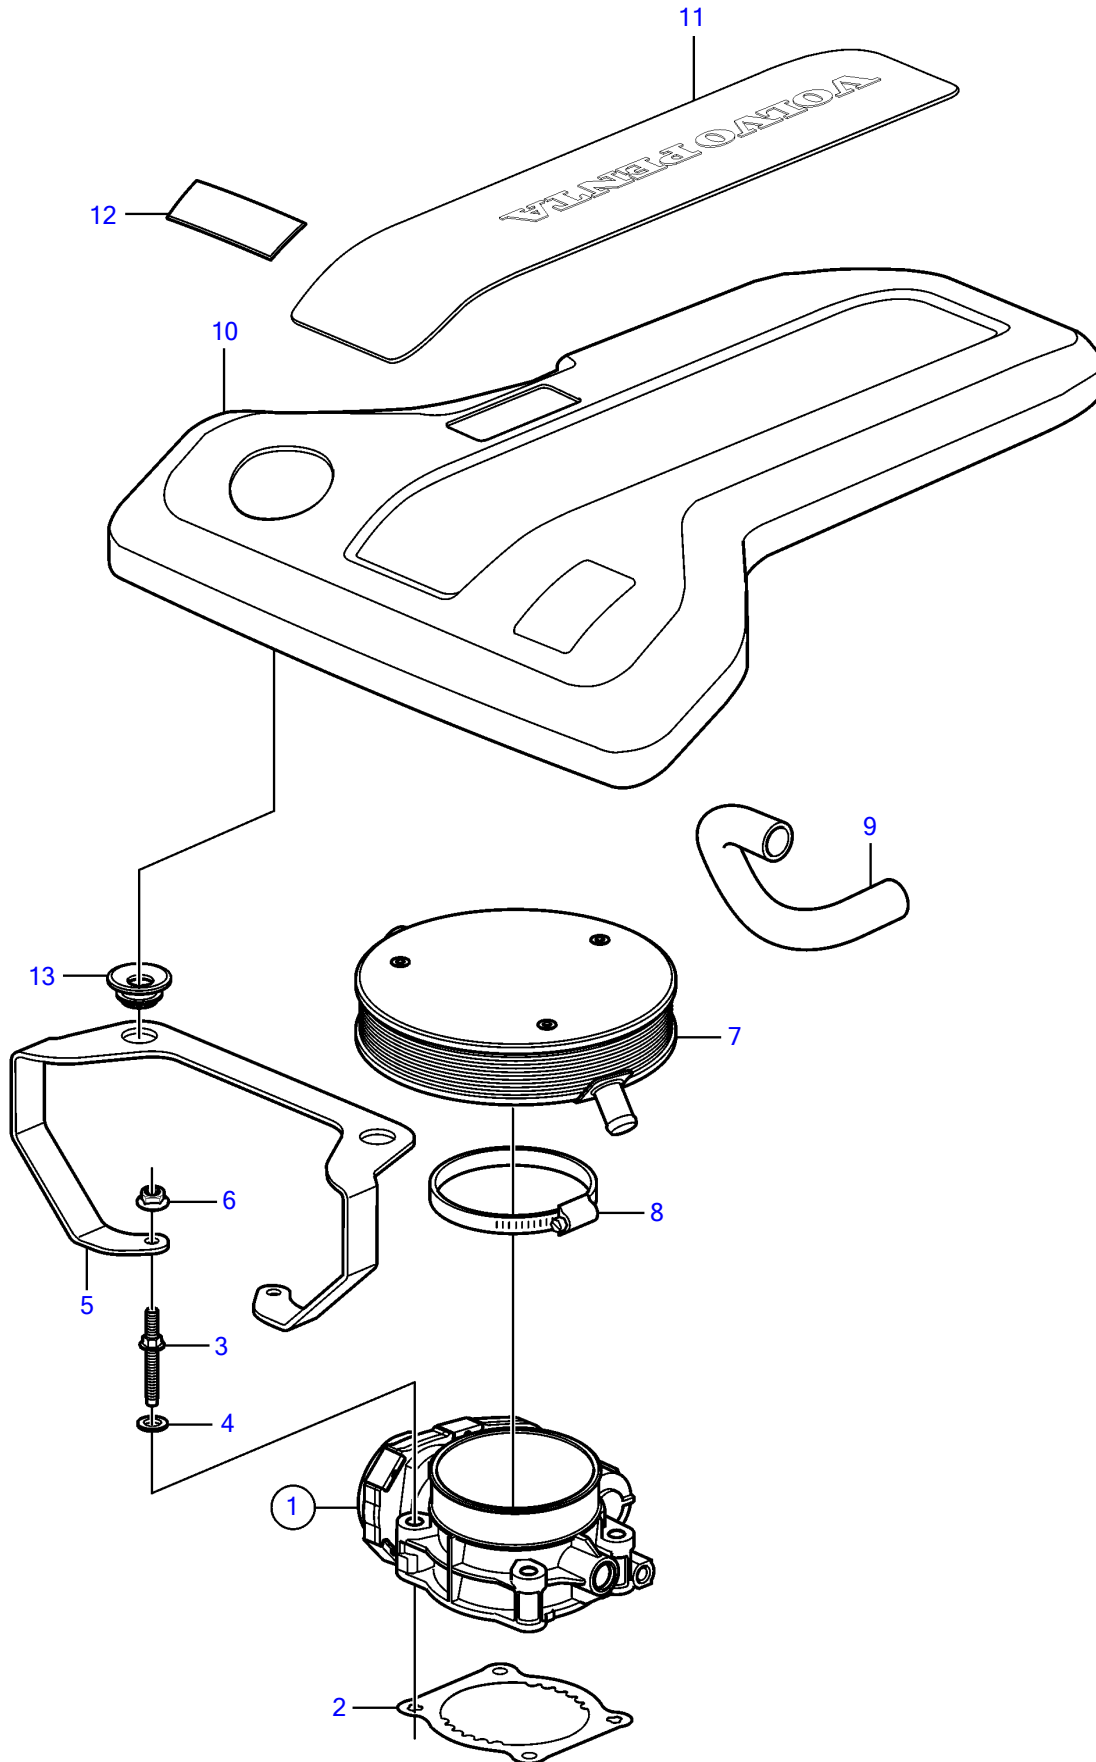

V8-320-C-A

V8-320-C-A

REF	PART NO.	QTY	DESCRIPTION	NOTES
1	21141689	1	Body	
		1	• Switch, idle validation	not sold separately
		2	• Sensor kit, throttle position	not sold separately
2	3849022	1	Gasket	
3	3858964	4	Stud	
4		4	• Washer	not sold separately
5	21651300	1	Bracket	
6	981124	2	Flange nut	
7	3887565	1	Flame shield	
8	21221046	1	Hose clamp	
9	3853546	1	Hose	To valve cover
10	21697113	1	Cover	replaced by next part number
	21973467	1	Cover	
11	21670679	1	• Decal	Volvo Penta V8
12	21658916	1	Decal	320
13	21429100	4	Grommet	