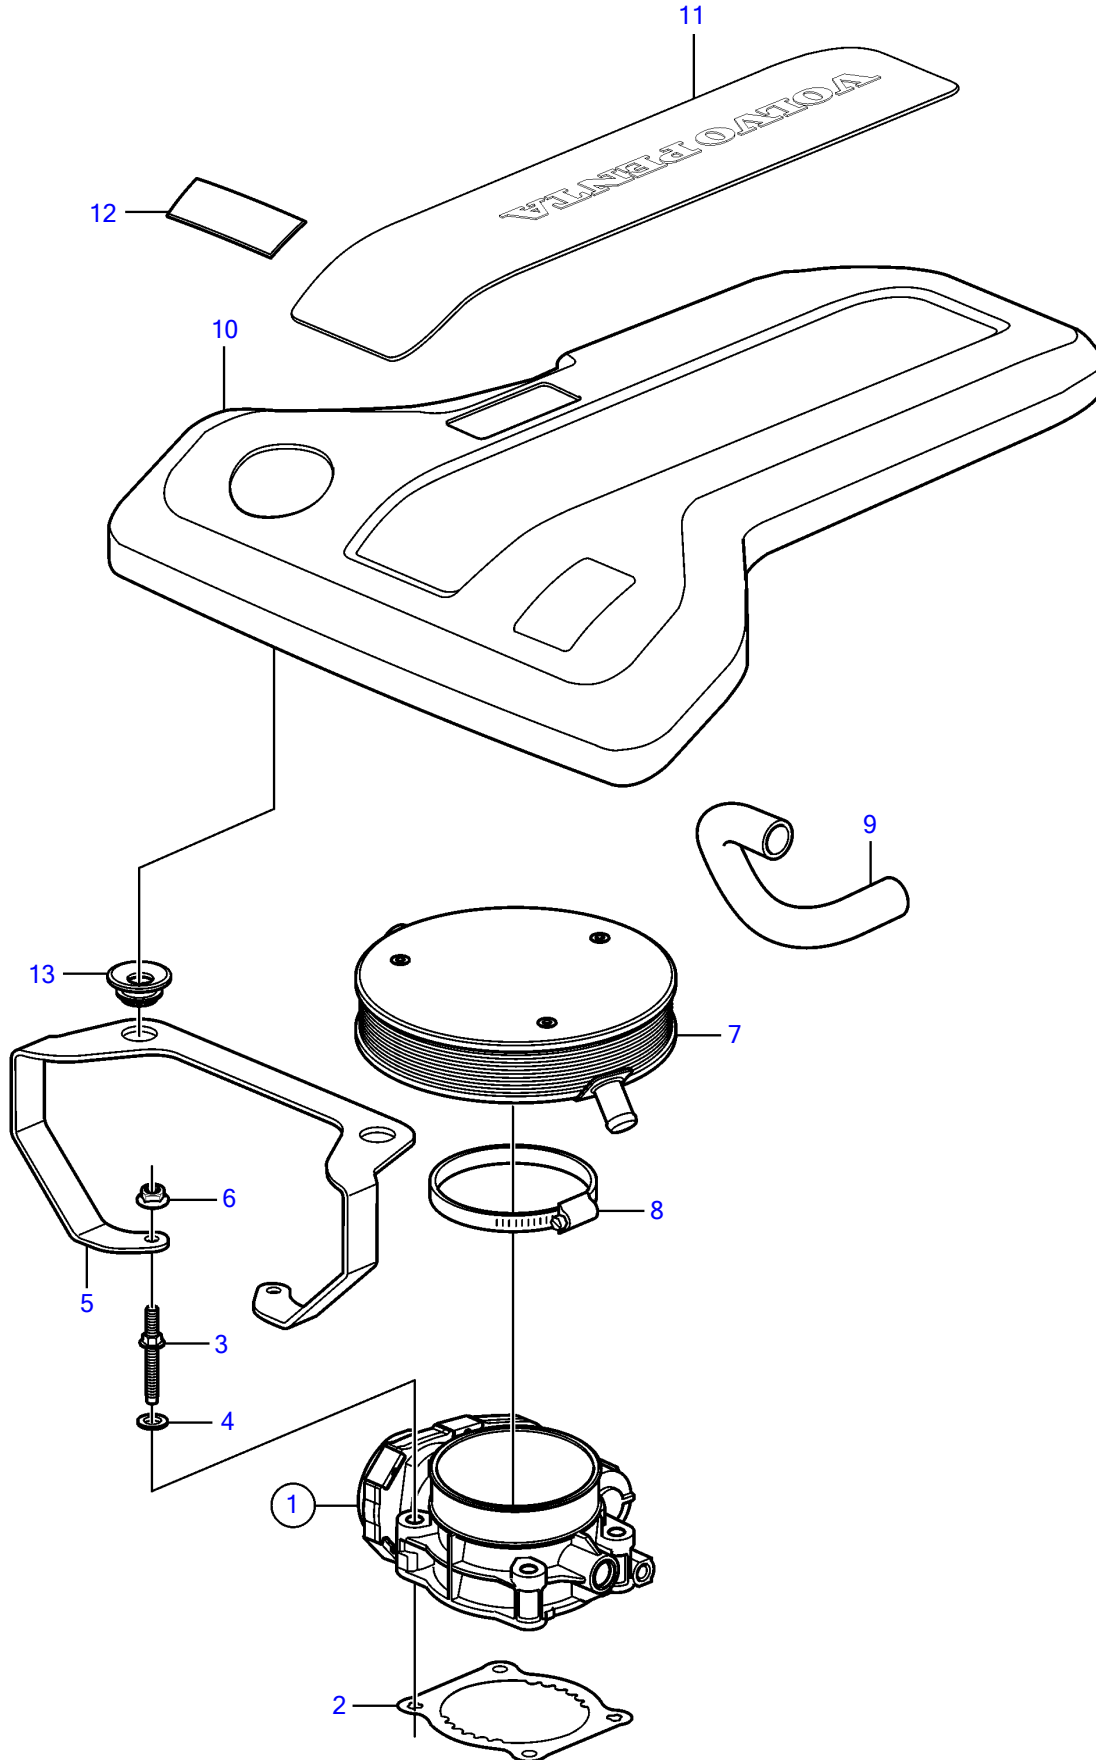

V8-300-C-A

## V8-300-C-A

REF	PART NO.	QTY	DESCRIPTION	NOTES
1	21141689	1	Body	
		1	• Switch, idle validation	not sold separately
		2	• Sensor kit, throttle position	not sold separately
2	3849022	1	Gasket	
3	3858964	4	Stud	
4		4	• Washer	not sold separately
5	21651300	1	Bracket	
6	981124	2	Flange nut	
7	3887565	1	Flame shield	
8	21221046	1	Hose clamp	
9	3853546	1	Hose	To valve cover
10	21697113	1	Cover	replaced by next part number
	21973467	1	Cover	
11	21670679	1	• Decal	Volvo Penta V8
12	21658915	1	Decal	300
13	21429100	4	Grommet	