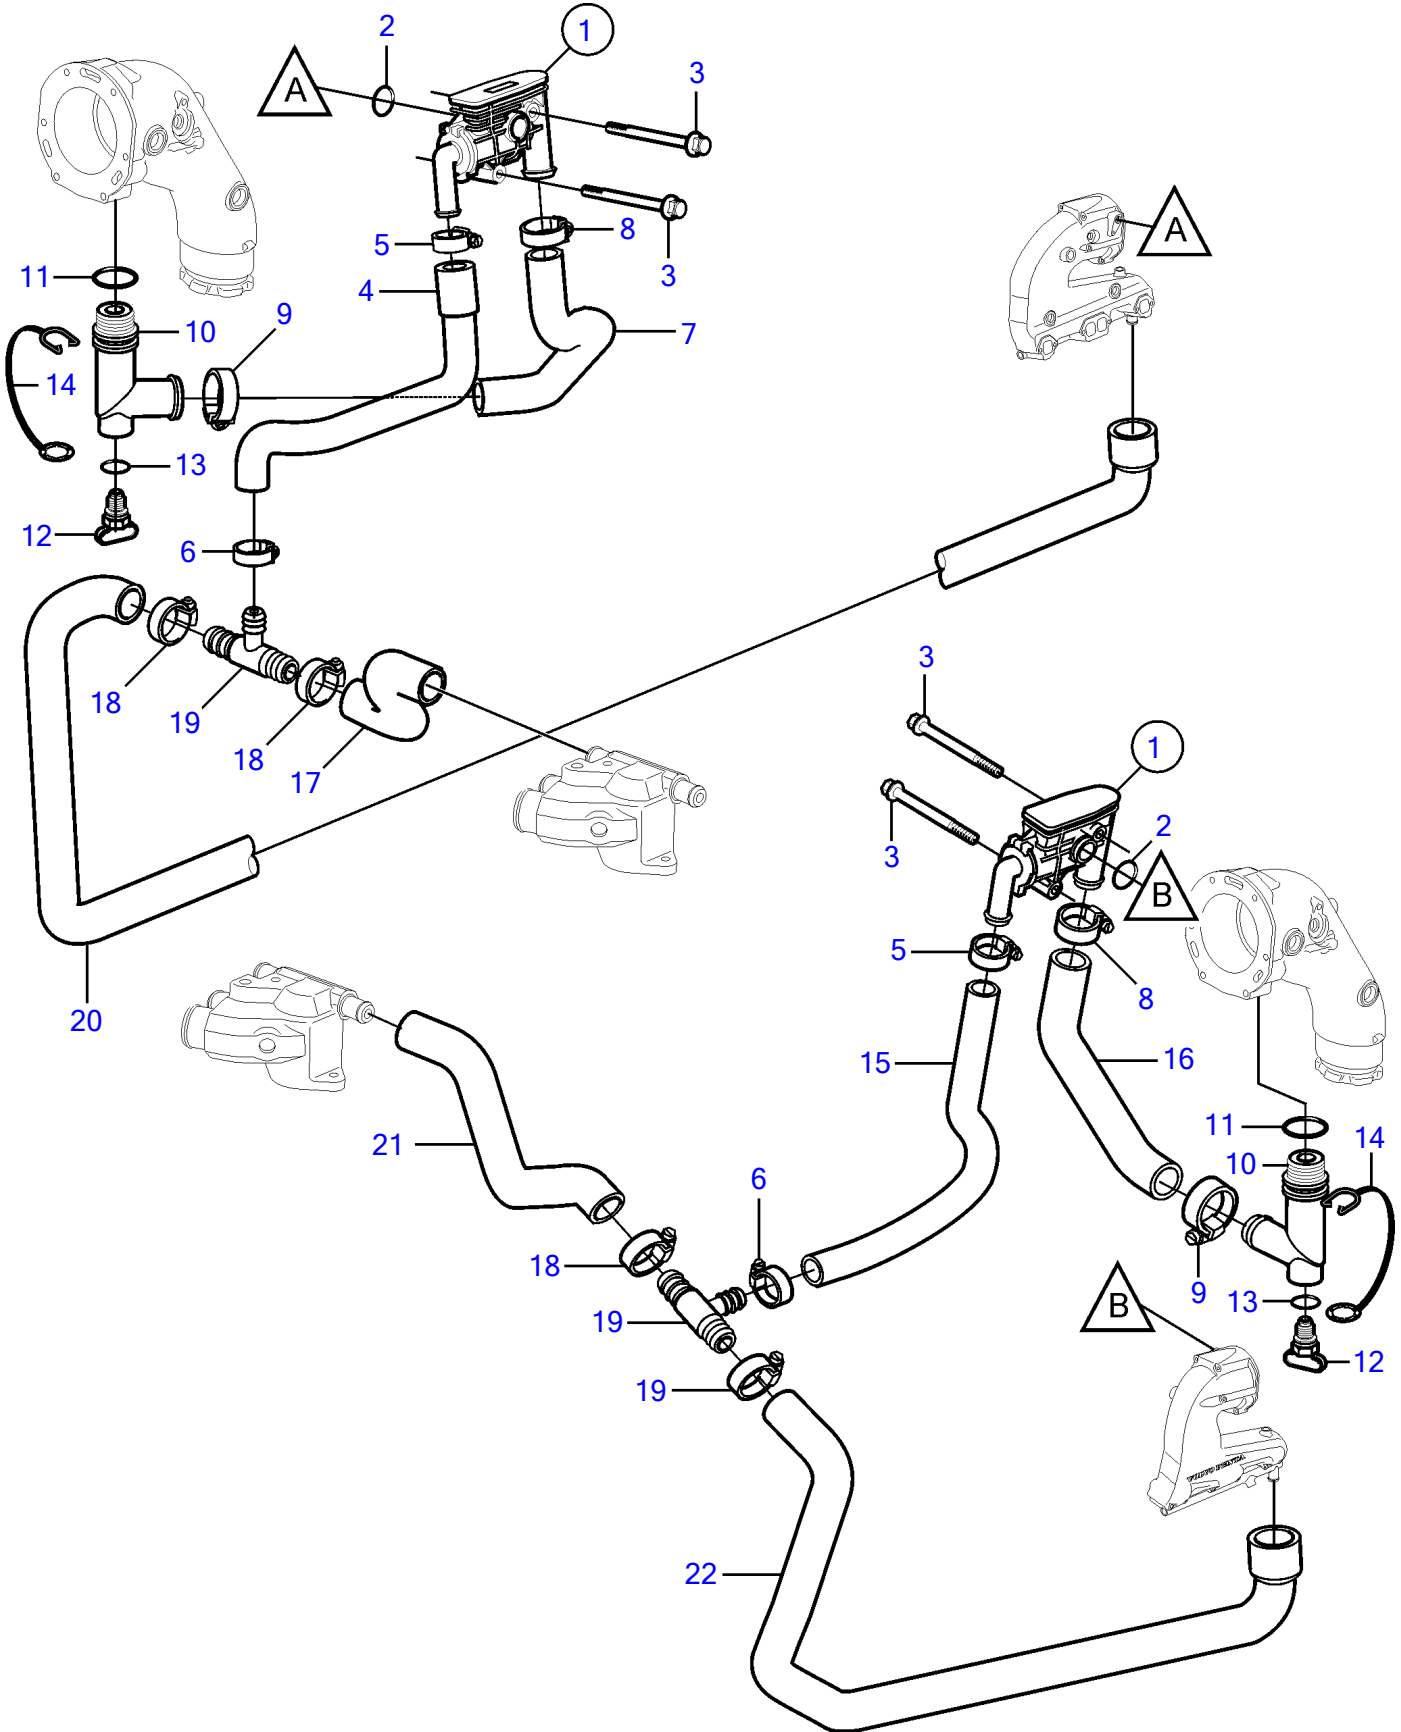

V8-225-C-A, V8-300-C-A, V8-320-C-A

V8-225-C-A, V8-300-C-A, V8-320-C-A

REF	PART NO.	QTY	DESCRIPTION	NOTES
1	40005486	1	Thermostat housing	Starboard
	40005487	1	Thermostat housing	Port
		1	• Thermostat	not sold separately
		1	• Fitting	not sold separately
		1	• Spring	not sold separately
		1	• Elbow	not sold separately
		1	• O-ring	not sold separately
		1	• Screw	not sold separately
2	21411368	2	O-ring	
3	965177	4	Flange screw	
4	21131550	1	Hose	standard exhaust height
	21131583	1	Hose	Exhaust with high rise manifold
5	3853794	2	Hose clamp	
6	3853794	2	Hose clamp	
7	3594911	1	Hose	
8	3863439	2	Hose clamp	
9	3863439	2	Hose clamp	
10	21115770	2	Adapter	
11		2	• O-ring	not sold separately
12	21114522	2	Drain plug	
	3849500	2	• Plug	Replaced by 21114522, not sold separately
13	976970	2	• O-ring	
14	3849892	2	• Retainer	
15	21106517	1	Hose	standard exhaust height
		1	Hose	Exhaust with high rise manifold
16	21107967	1	Hose	
17	21106502	1	Hose	
18	3863439	4	Hose clamp	
19	3595495	2	Adapter	
20	21106504	1	Hose	
21	21106506	1	Hose	
22	21106508	1	Hose	