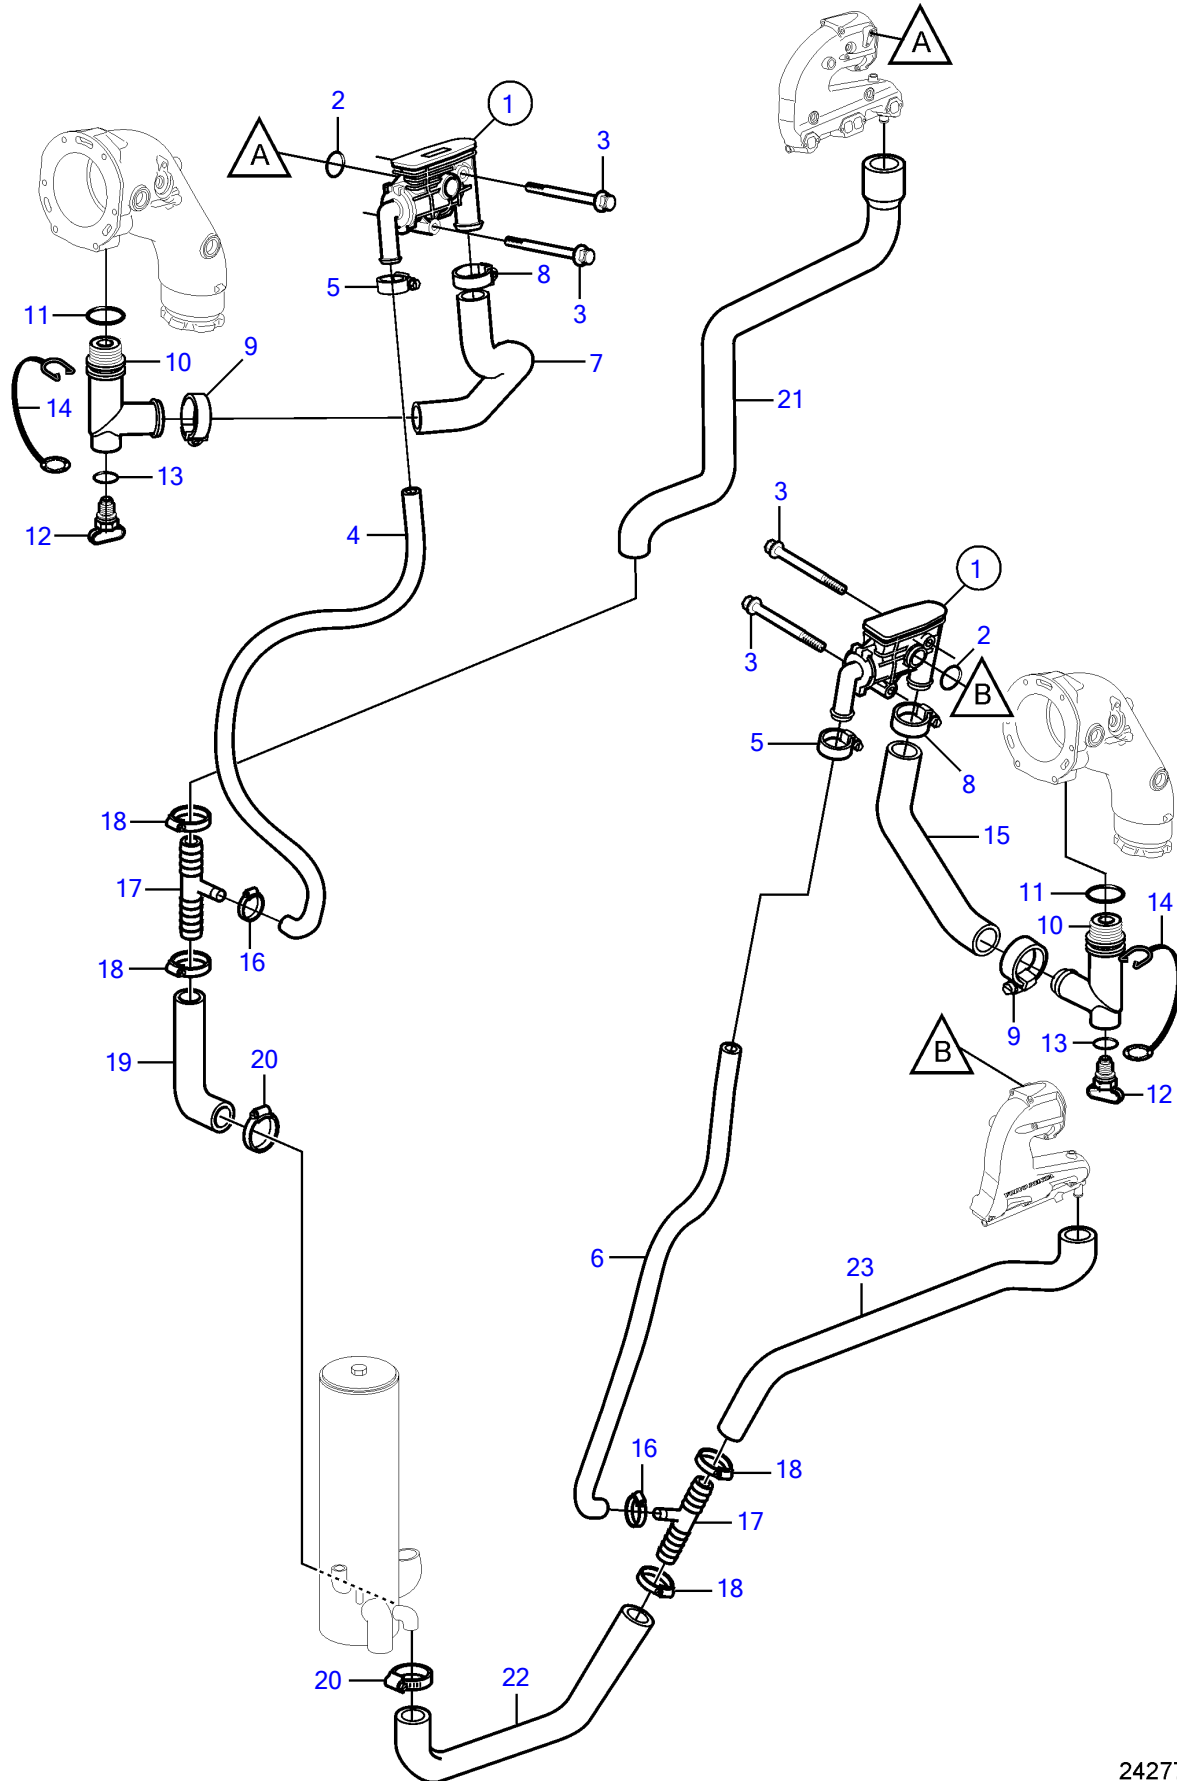

V8-225-C-A, V8-300-C-A, V8-320-C-A

V8-225-C-A, V8-300-C-A, V8-320-C-A

REF	PART NO.	QTY	DESCRIPTION	NOTES
1	40005486	1	Thermostat housing	Starboard
	40005487	1	Thermostat housing	Port
		1	• Thermostat	not sold separately
		1	• Fitting	not sold separately
		1	• Spring	not sold separately
		1	• Elbow	not sold separately
		1	• O-ring	not sold separately
		1	• Screw	not sold separately
2	21411368	2	O-ring	
3	965177	4	Flange screw	
4	21130825	1	Hose	
5	3853794	2	Hose clamp	
6	21130827	2	Hose	
7	3594911	1	Hose	
8	3863439	2	Hose clamp	
9	3863439	2	Hose clamp	
10	21115770	2	Adapter	
11		2	• O-ring	not sold separately
12	21114522	2	Drain plug	
	3849500	2	• Plug	Replaced by 21114522, not sold separately
13		2	• O-ring	not sold separately
14	3849892	2	• Retainer	
15	21107967	1	Hose	
16	3853794	2	Hose clamp	
17	3595495	2	Adapter	
18	3863439	4	Hose clamp	
19	40005852	1	Hose	
20	3812303	2	Hose clamp	
21	40005850	1	Hose	
22	21130230	1	Hose	
23	21130233	1	Hose	