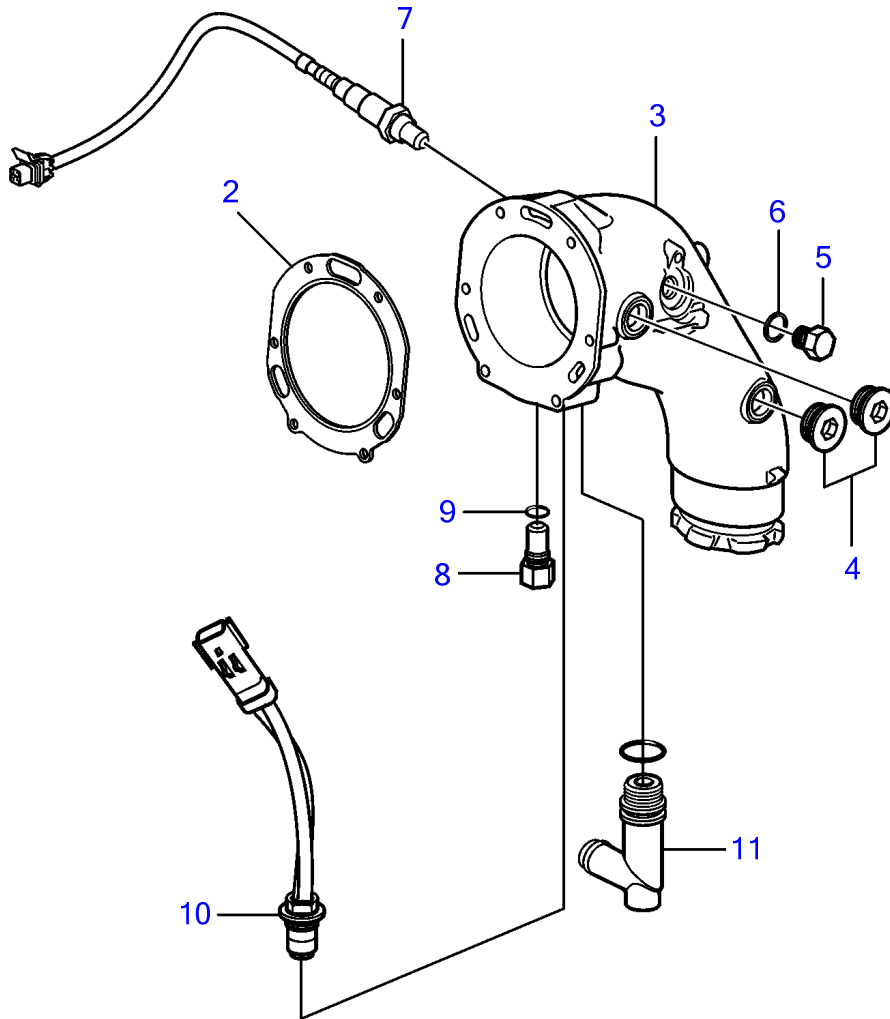

V8-225-C-A, V8-300-C-A, V8-320-C-A

1

V8-225-C-A, V8-300-C-A, V8-320-C-A

REF	PART NO.	QTY	DESCRIPTION	NOTES
1	21571773	1	Elbow	
2	40005439	1	Gasket	
3	21468082	1	Elbow pipe	
4	21399010	2	Plug	M27
		2	• O-ring	
5	960632	2	Plug	
6	977751	2	Gasket	
7	3883724	1	Sensor, oxygen	
		1	• Sealing washer	not sold separately
8	21194290	1	Anode	
9	980998	1	• O-ring	replaced by next part number
	21286721	1	• O-ring	
10	3889526	1	Sensor, temperature	
11	21115770	1	Adapter	
		1	O-ring	not sold separately