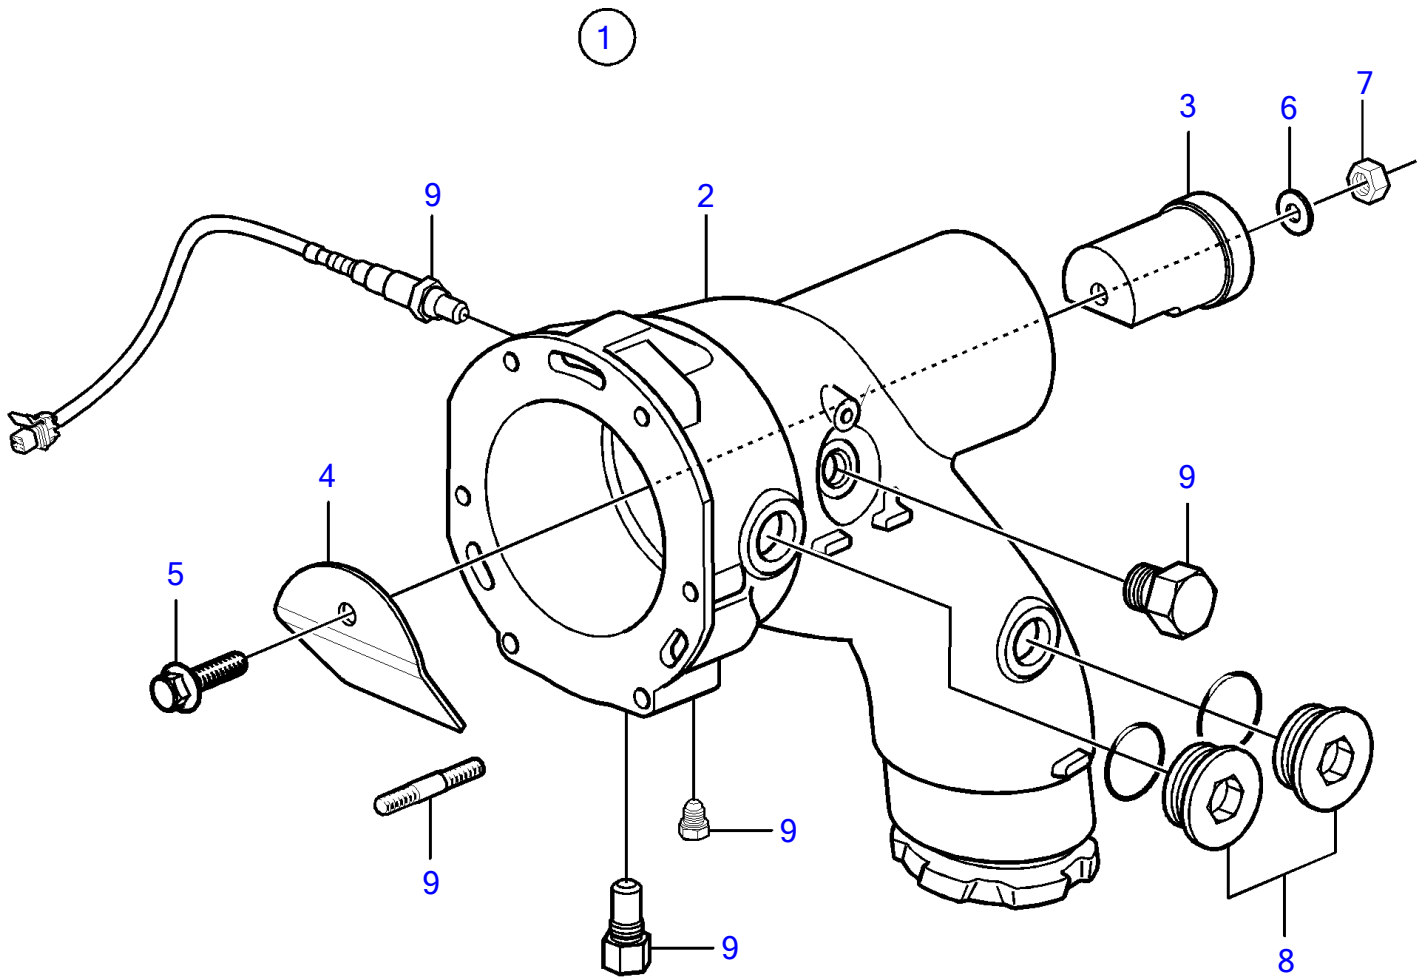

V8-225-C-A, V8-300-C-A, V8-320-C-A

25373

V8-225-C-A, V8-300-C-A, V8-320-C-A

REF	PART NO.	QTY	DESCRIPTION	SEE SEC.	NOTES
1	21458379	1	Elbow pipe		replaced by next part number
	21571774	1	Elbow	37681	replacing part does not have hole for sensor bracket, discard bracket
	21468086	1	Elbow pipe		
2		1	• Elbow pipe		
3		1	• Cup		
4		1	• Plate		
5	3595401	1	• Flange screw		
6	980933	1	• Washer		
7	982672	1	• Hexagon nut		
8	21399010	2	Plug		M27
		2	• O-ring		
9		X			See "Exhaust" page for parts mounted to elbow