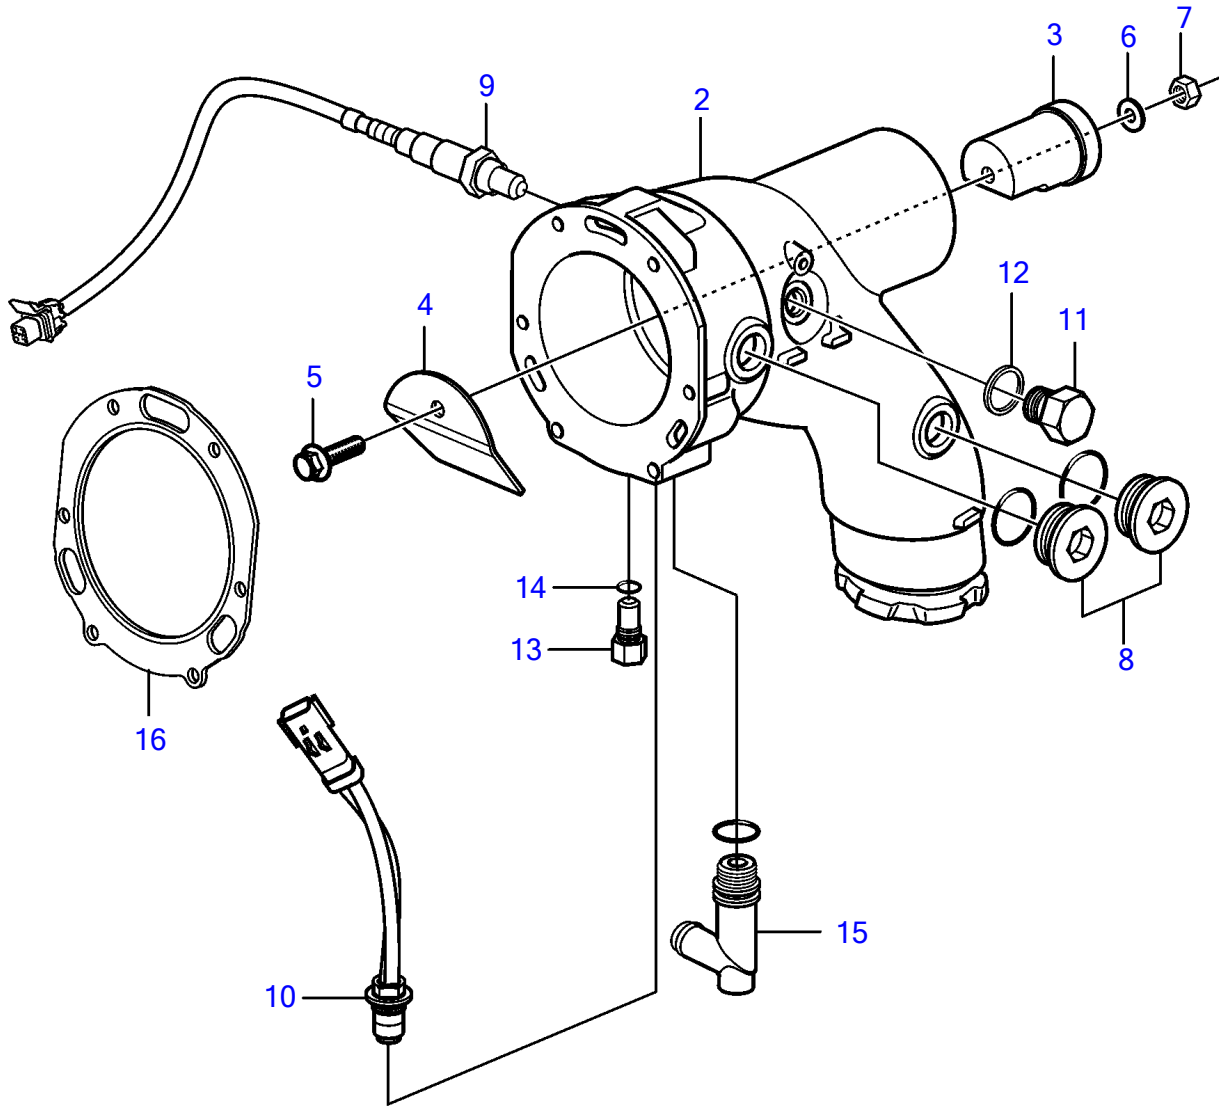

V8-225-C-A, V8-300-C-A, V8-320-C-A

1

V8-225-C-A, V8-300-C-A, V8-320-C-A

REF	PART NO.	QTY	DESCRIPTION	NOTES
1	21571774	1	Elbow	
	21468086	1	• Elbow pipe	
2	21468084	1	• • Elbow pipe	Replaced by 21468086
3		1	• • Cup	
4		1	• • Plate	
5	3595401	1	• • Flange screw	
6	980933	1	• • Washer	
7	982672	1	• • Hexagon nut	
8	21399010	2	• Plug	M27
		2	• • O-ring	
9	3883724	1	• Sensor	
10	3889526	1	• Sensor	
11	960632	1	• Plug	
12	977751	1	• Gasket	
13	21194290	1	• Anode	
14	980998	1	• • O-ring	replaced by next part number
	21286721	1	• • O-ring	
15	21115770	1	• Adapter	
		1	• • O-ring	not sold separately
16	40005439	1	• Gasket	