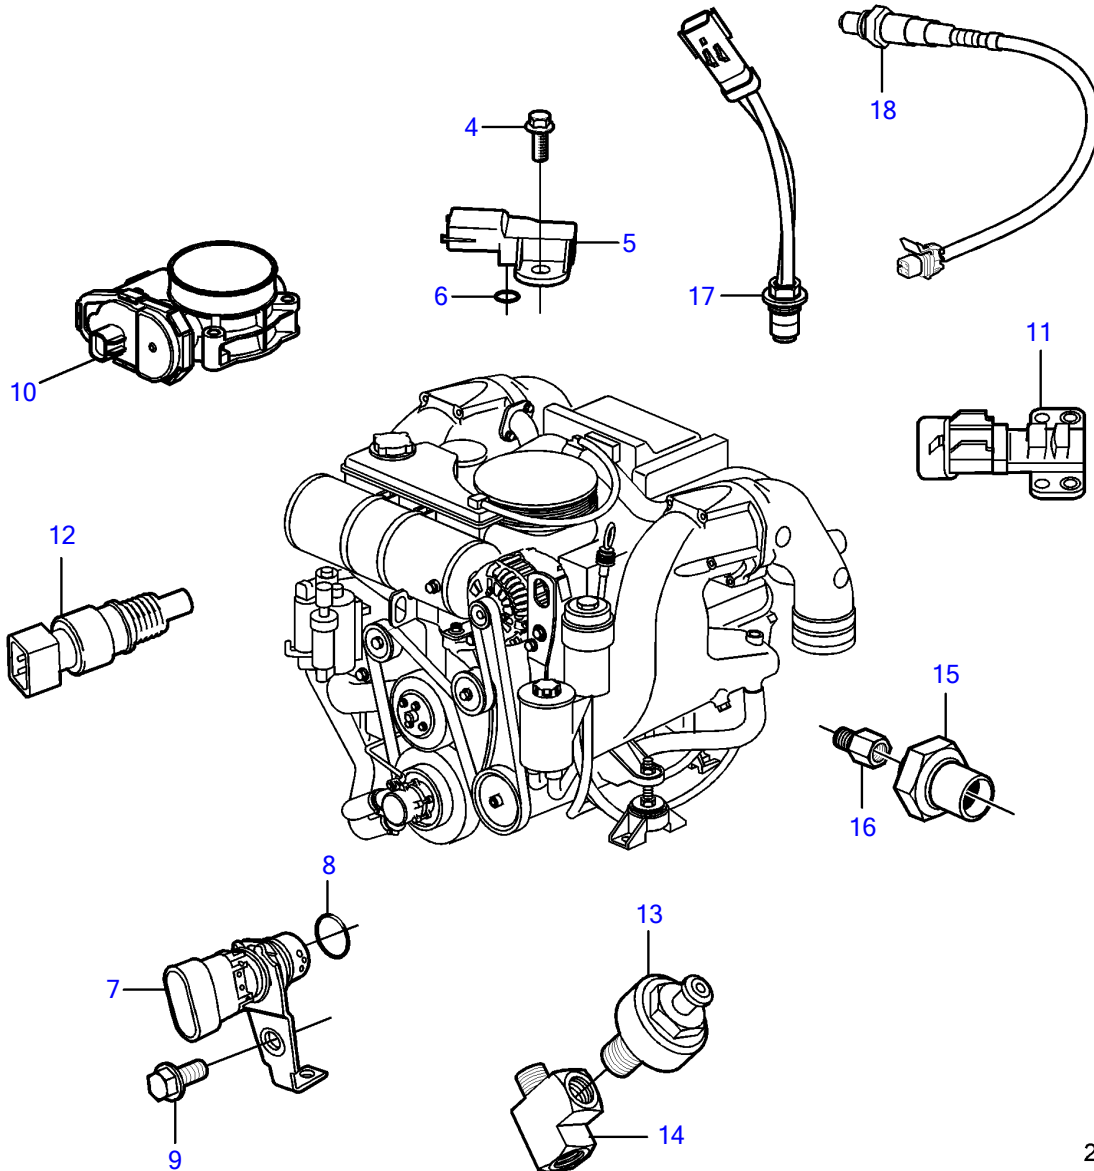

V8-225-C-A

V8-225-C-A

REF	PART NO.	QTY	DESCRIPTION	NOTES
1	21881859	1	Module	
2	3843651	4	Flange screw	
3	21399636	1	Bracket	
4	3858973	1	Bolt	
5	3859020	1	Sensor, MAT/MAP	
6	3858988	1	• Sealing	
7	3858979	1	Sensor, crankshaft position	
8	3859009	1	• O-ring	
9	3858983	1	Bolt	
10		1	Throttle body	See "Throttle Body" page
		2	Sensor, throttle position	
		1	Switch, idle validation	
11	3863130	1	Sensor, camshaft position	
12	3850397	1	Switch	
13	3850357	2	Knock sensor	replaced by next part number
	22024631	2	Knock sensor	
14	3593571	1	Fitting	
15	3887328	1	Sensor, oil pressure	
16	3887970	1	Fitting	
17	3889526	4	Sensor, temperature	
18	3883724	4	Sensor, oxygen	