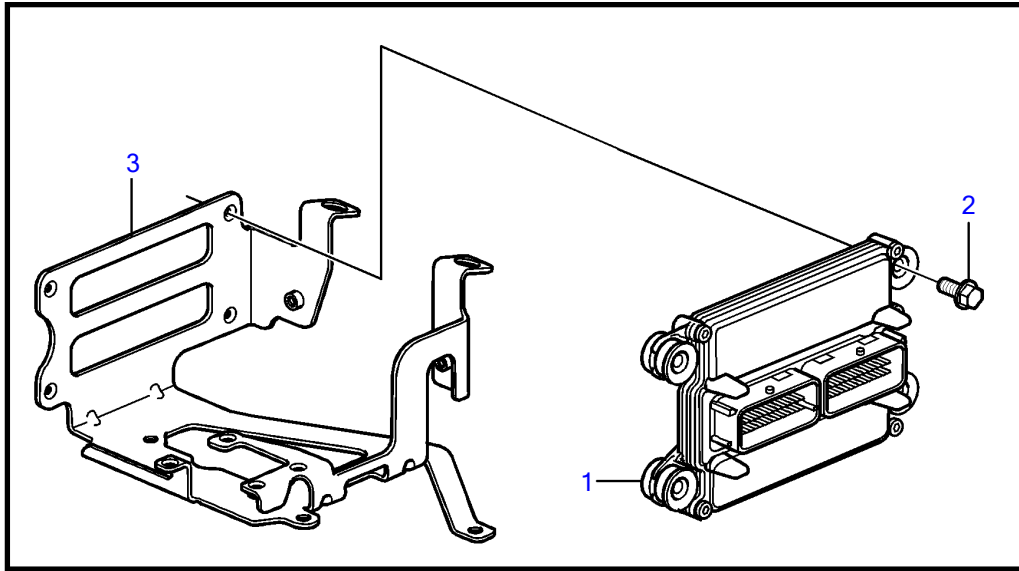

V8-225-C-A

V8-225-C-A

REF	PART NO.	QTY	DESCRIPTION	NOTES
1	21881859	1	Module	
2	3843651	4	Flange screw	
3	21399636	1	Bracket	
4	3858973	1	Bolt	
5	3859020	1	Sensor, MAT/MAP	
6	3858988	1	• Sealing	
7	3858979	1	Sensor, crankshaft position	
8	3859009	1	• O-ring	
9	3858983	1	Bolt	
10		1	Throttle body	See "Throttle Body" page
		2	Sensor, throttle position	
		1	Switch, idle validation	
11	3863130	1	Sensor, camshaft position	
12	3850397	1	Switch	
13	3850357	2	Knock sensor	replaced by next part number
	22024631	2	Knock sensor	
14	3593571	1	Fitting	
15	3887328	1	Sensor, oil pressure	
16	3887970	1	Fitting	
17	3889526	4	Sensor, temperature	
18	3883724	4	Sensor, oxygen	