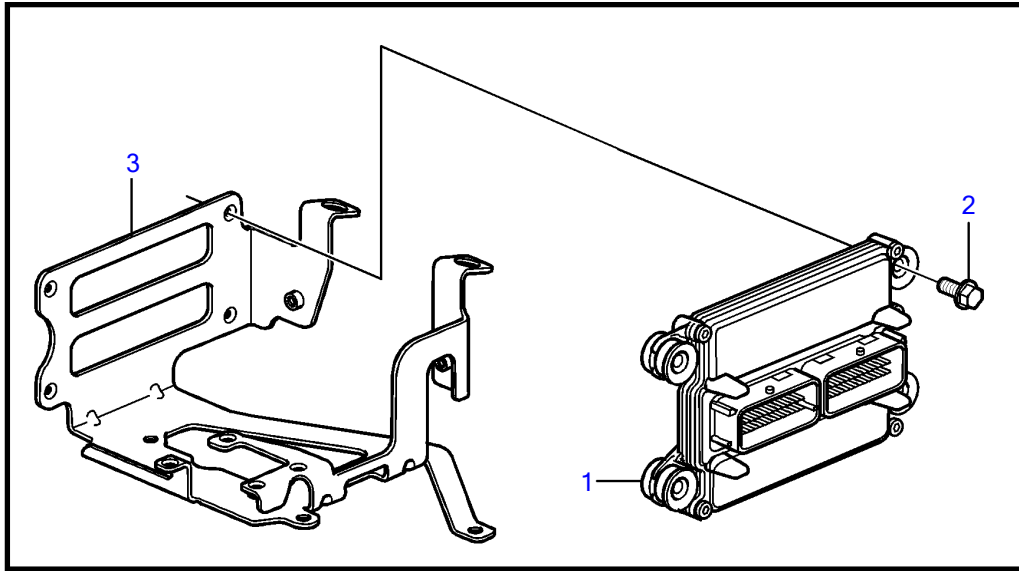

V8-300-C-A

25103

V8-300-C-A

REF	PART NO.	QTY	DESCRIPTION	NOTES
1	21906707	1	Module	
2	3843651	4	Flange screw	
3	21399636	1	Bracket	
4	3858973	1	Bolt	
5	3859020	1	Sensor, MAT/MAP	
6	3858988	1	• Sealing	
7	3858979	1	Sensor, crankshaft position	
8	3859009	1	• O-ring	
9	3858983	1	Bolt	
10		1	Throttle body	See "Throttle Body" page
		2	Sensor, throttle position	
		1	Switch, idle validation	
11	3863130	1	Sensor, camshaft position	
12	3850397	1	Switch	
13	3850357	2	Knock sensor	replaced by next part number
	22024631	2	Knock sensor	
14	3593571	1	Fitting	
15	3887328	1	Sensor, oil pressure	
16	3887970	1	Fitting	
17	3889526	4	Sensor, temperature	
18	3883724	4	Sensor, oxygen