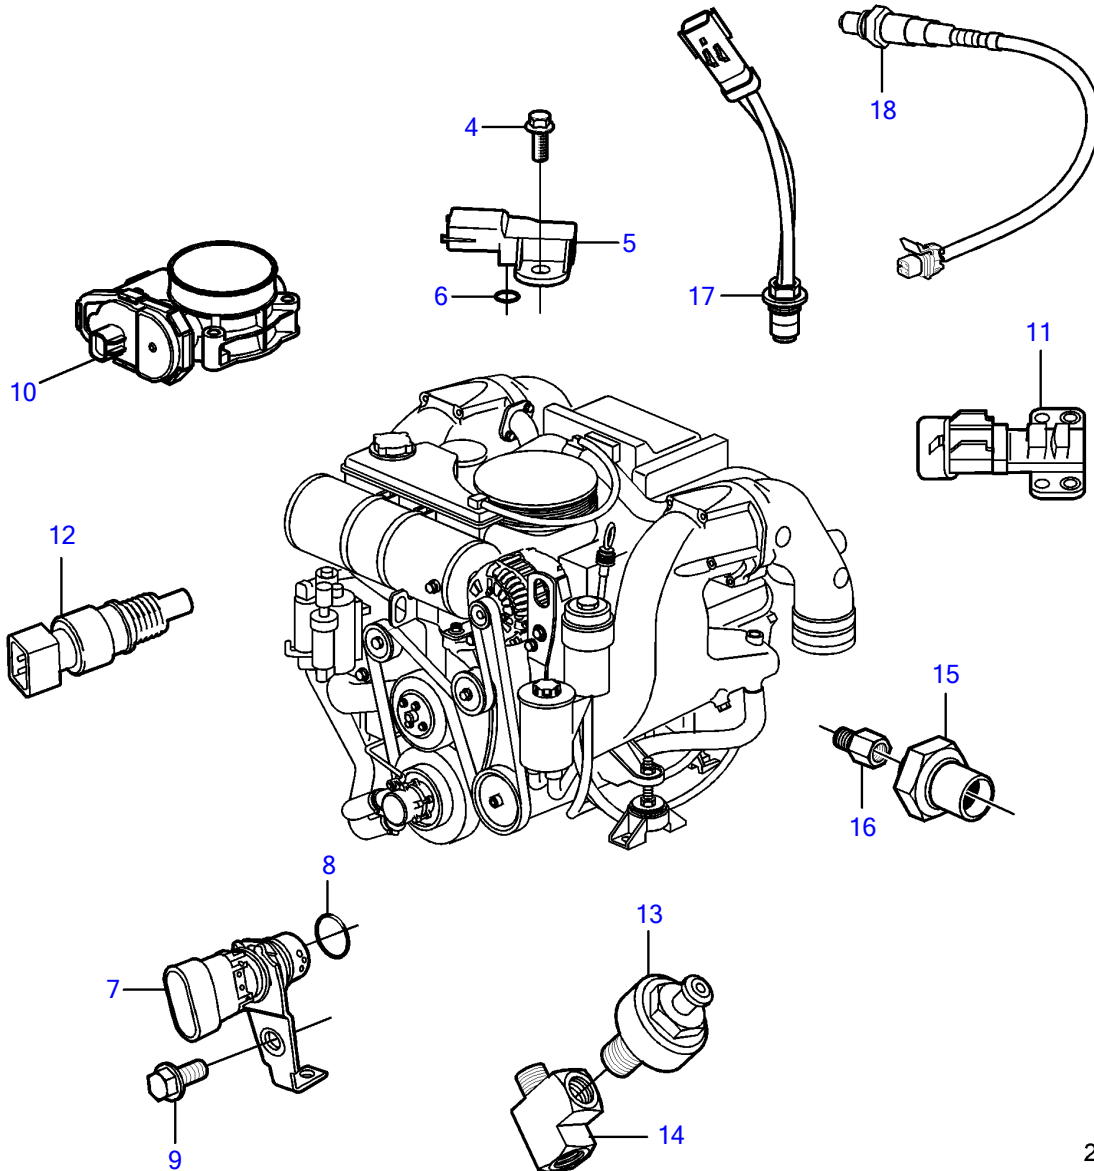

V8-300-C-A

25103

## V8-300-C-A

REF	PART NO.	QTY	DESCRIPTION	NOTES
1	21906707	1	Module	
2	3843651	4	Flange screw	
3	21399636	1	Bracket	
4	3858973	1	Bolt	
5	3859020	1	Sensor, MAT/MAP	
6	3858988	1	• Sealing	
7	3858979	1	Sensor, crankshaft position	
8	3859009	1	• O-ring	
9	3858983	1	Bolt	
10		1	Throttle body	See "Throttle Body" page
		2	Sensor, throttle position	
		1	Switch, idle validation	
11	3863130	1	Sensor, camshaft position	
12	3850397	1	Switch	
13	3850357	2	Knock sensor	replaced by next part number
	22024631	2	Knock sensor	
14	3593571	1	Fitting	
15	3887328	1	Sensor, oil pressure	
16	3887970	1	Fitting	
17	3889526	4	Sensor, temperature	
18	3883724	4	Sensor, oxygen	