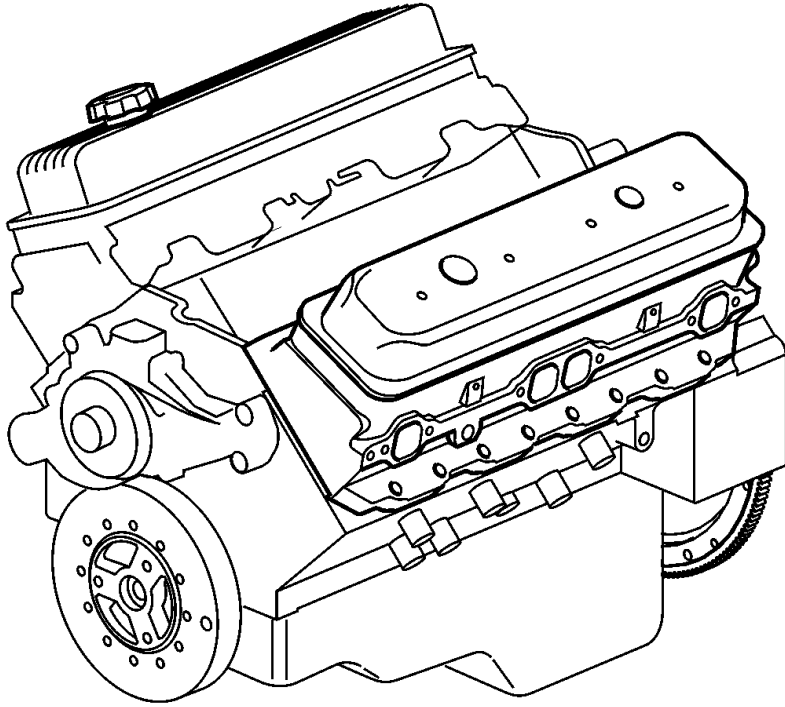

V8-225-C-A, V8-300-C-A

①

V8-225-C-A, V8-300-C-A

REF	PART NO.	QTY	DESCRIPTION	SEE SEC.	NOTES
1					Image is a generic picture of longblock, details about included parts are in parts bulletin.
	3801410	1	Longblock engine		Use to repair compliant engines
			• Bulletin P-21-0-25	P-21-0-25-EN	US EPA Regulations for Longblock Sales and Use
			• Bulletin P-21-0-27	P-21-0-27-EN	5.0/5.7L Longblocks, remanufactured