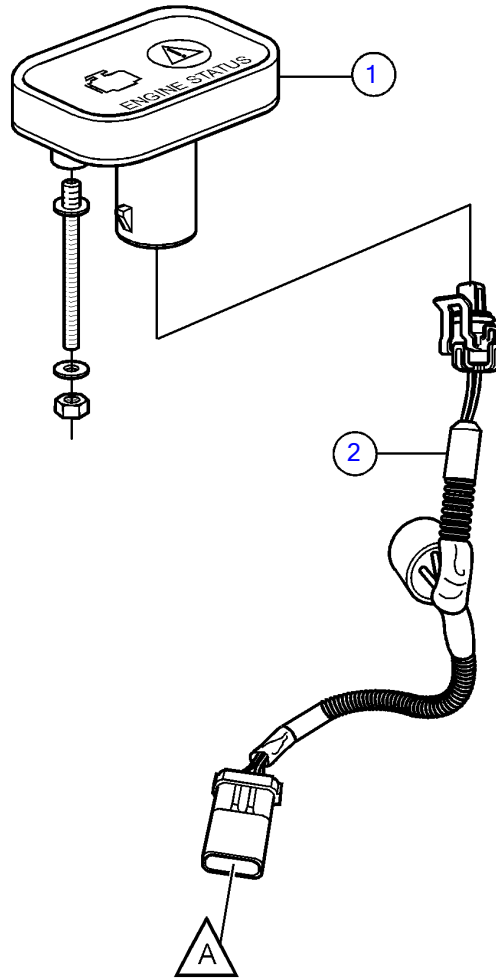

V8-225-C-A, V8-300-C-A, V8-320-C-A

25732

V8-225-C-A, V8-300-C-A, V8-320-C-A

REF	PART NO.	QTY	DESCRIPTION	NOTES
1	21178775	1	Alarm panel	
		2	• Stud	not sold separately
		2	• Washer	not sold separately
		2	• Nut	not sold separately
2	21178777	1	Wiring harness	
		1	• Alarm	not sold separately
3	21200148	1	Wiring harness, y	for alarm panel