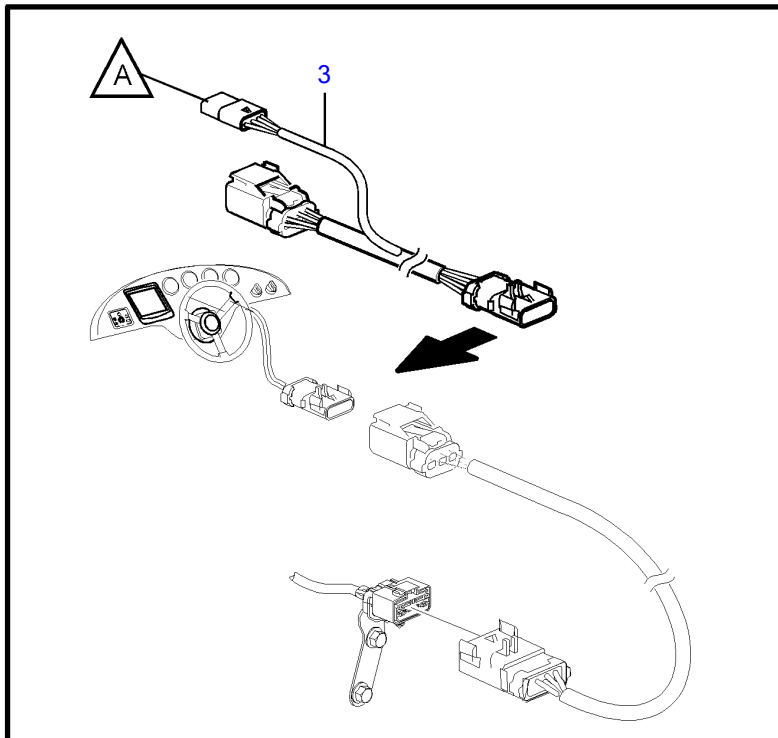

V8-225-C-A, V8-300-C-A, V8-320-C-A

25732

V8-225-C-A, V8-300-C-A, V8-320-C-A

REF	PART NO.	QTY	DESCRIPTION	NOTES
1	21178775	1	Alarm panel	
		2	• Stud	not sold separately
		2	• Washer	not sold separately
		2	• Nut	not sold separately
2	21178777	1	Wiring harness	
		1	• Alarm	not sold separately
3	21200148	1	Wiring harness, y	for alarm panel