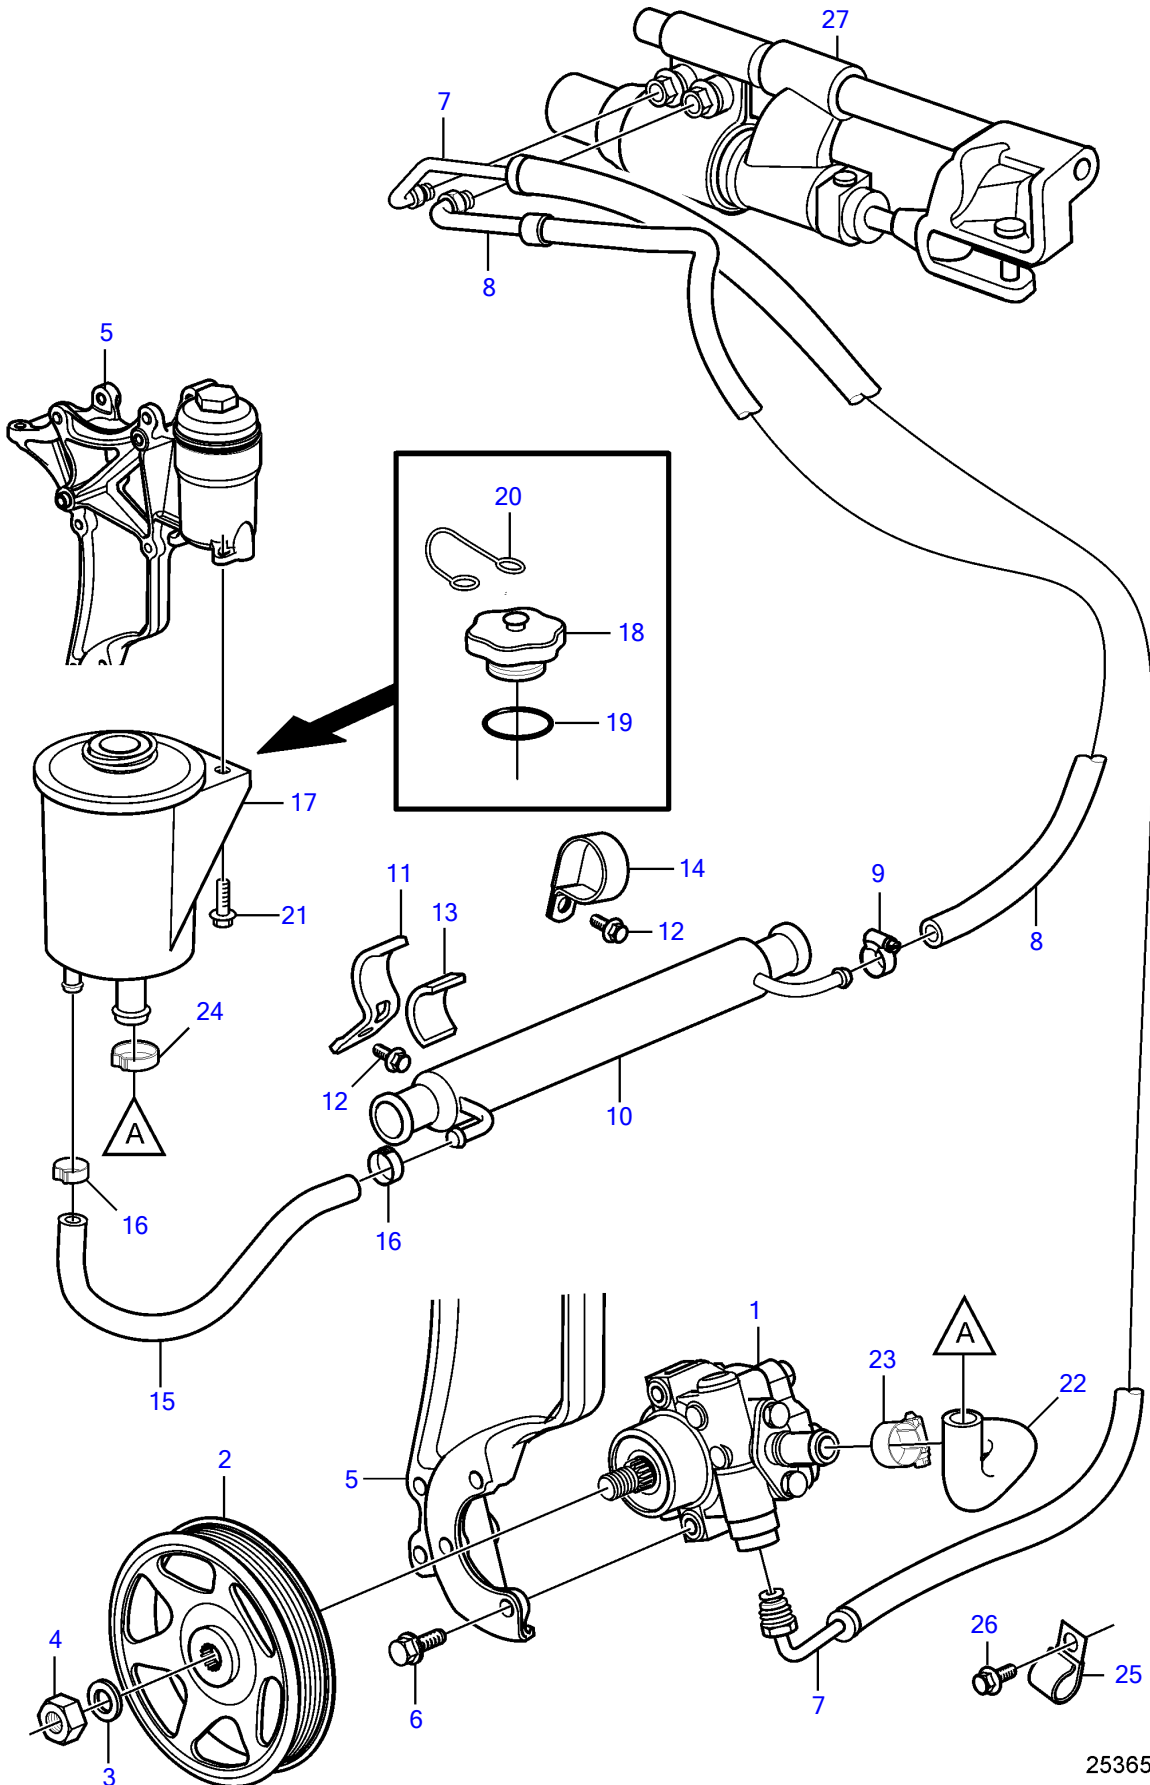

V6-200-A, V6-225-A

25365

Upd:2014-11-10

25365

47702824-64-36229

V6-200-A, V6-225-A

REF	PART NO.	QTY	DESCRIPTION	NOTES
1	3887373	1	Power steering pump	
2	3889611	1	Pulley	
3	3889615	1	Washer	
4	3889613	1	Nut	
5	21573817	1	Bracket	
6	3595494	3	Screw	
7	3888739	1	Hose assembly	
8	21452588	1	Hose assembly	
9	3860413	1	Hose clamp	
10	21399019	1	Hydraulic oil cooler	
11	21434106	1	Bracket	Replaced by 3852490
12	3853393	1	Flange screw	
13	21434108	1	Support rubber	
14	3852490	1	Attaching clamp	
15	21399023	1	Hose	
16	982663	2	Hose clamp	
17	3887375	1	Reservoir	
18		1	• Cap	Not sold separately
19		1	• O-ring	Not sold separately
20		1	• Retainer	Not sold separately
21	946544	2	Flange screw	
22	21355283	2	Hose	
23	3853794	2	Hose clamp	
24	980038	1	Hose clamp	replaced by next part number
		1	Hose clamp	
25	(984038)	1	Clamp, J	Obsolete part
26	(3853557)	1	Flange screw	Obsolete part, 3/8" - 16 unc, L=0.75" (19mm)
27		1	Steering cylinder	See drive catalog

47702824-64-36229

25365

Upd:2014-11-10

V6-200-A, V6-225-A