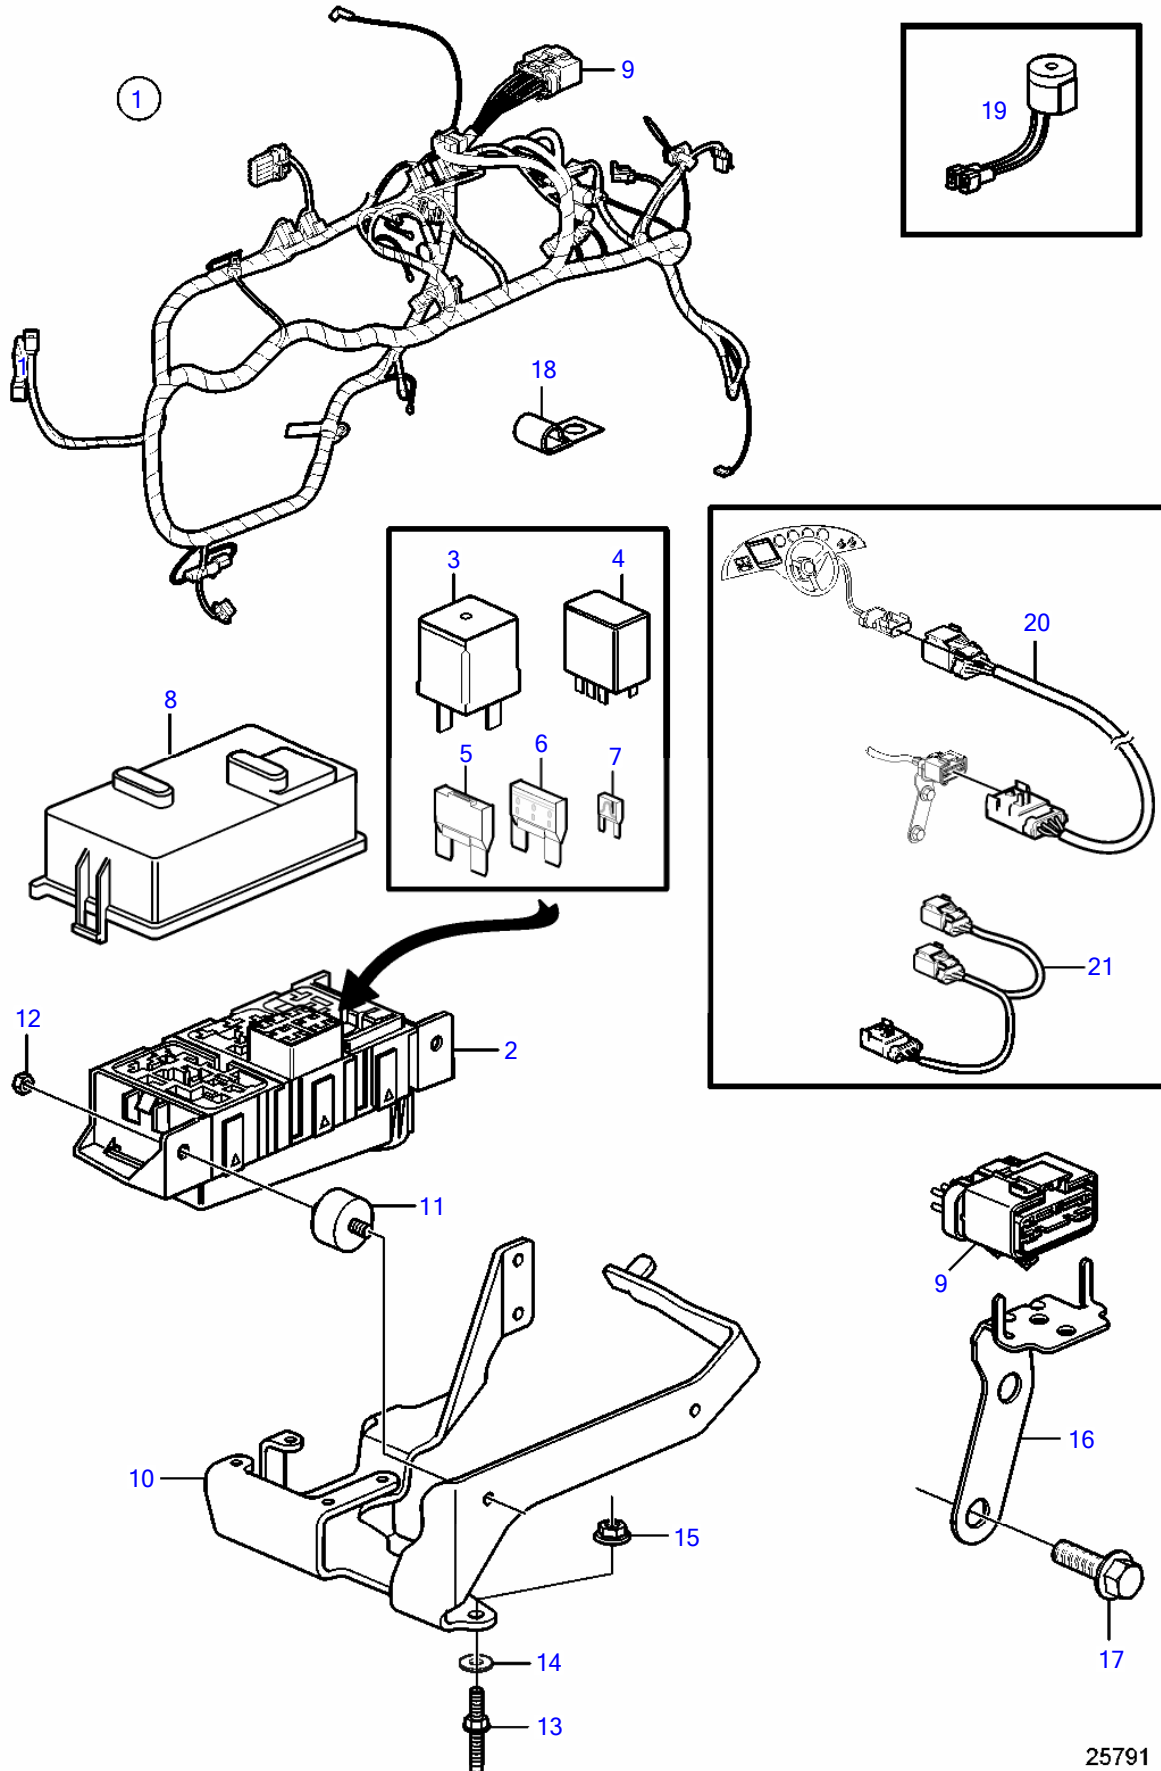

V6-200-A, V6-225-A

V6-200-A, V6-225-A

REF	PART NO.	QTY	DESCRIPTION	NOTES
1	21879933	1	Wiring harness	
2		1	• Fuse box	Not sold separately
3	3858809	3	• Relay	
4	3841366	2	• Relay	
5	3884849	1	• Fuse	40A
6	3841370	1	• Fuse	20A
	3841371	1	• Fuse	40A
7	3841373	1	• Fuse	5A
	3863403	1	• Fuse	7.5A
	3841372	1	• Fuse	10A
	3861373	1	• Fuse	15A
	3861374	1	• Fuse	20A
8		1	• Cover plate	Not sold separately
9		1	• Connector, 14 pin	Not sold separately
10	3819214	1	Bracket	
11	3840402	2	Mounting base	
12	3852118	2	Nut	
13	3858973	2	Bolt	
14	3852193	2	Washer	
15	981124	2	Flange nut	
16	3884234	1	Bracket	
17	(3853557)	2	Flange screw	Obsolete part
18	(3852146)	2	Clamp, J	Obsolete part, D=.375" (9.5mm)
	3852434	3	Clamp, J	D=.750" (19.0mm)
19	3883706	1	Alarm	Mounted at the helm.
20	21147169	1	Wiring harness	L=3.0m, 10 ft.
	21147170	1	Wiring harness	L=6.0m, 19.7 ft.
	21147171	1	Wiring harness	L=8.0m, 26.2 ft.
21	3887733	1	Wiring harness, y	