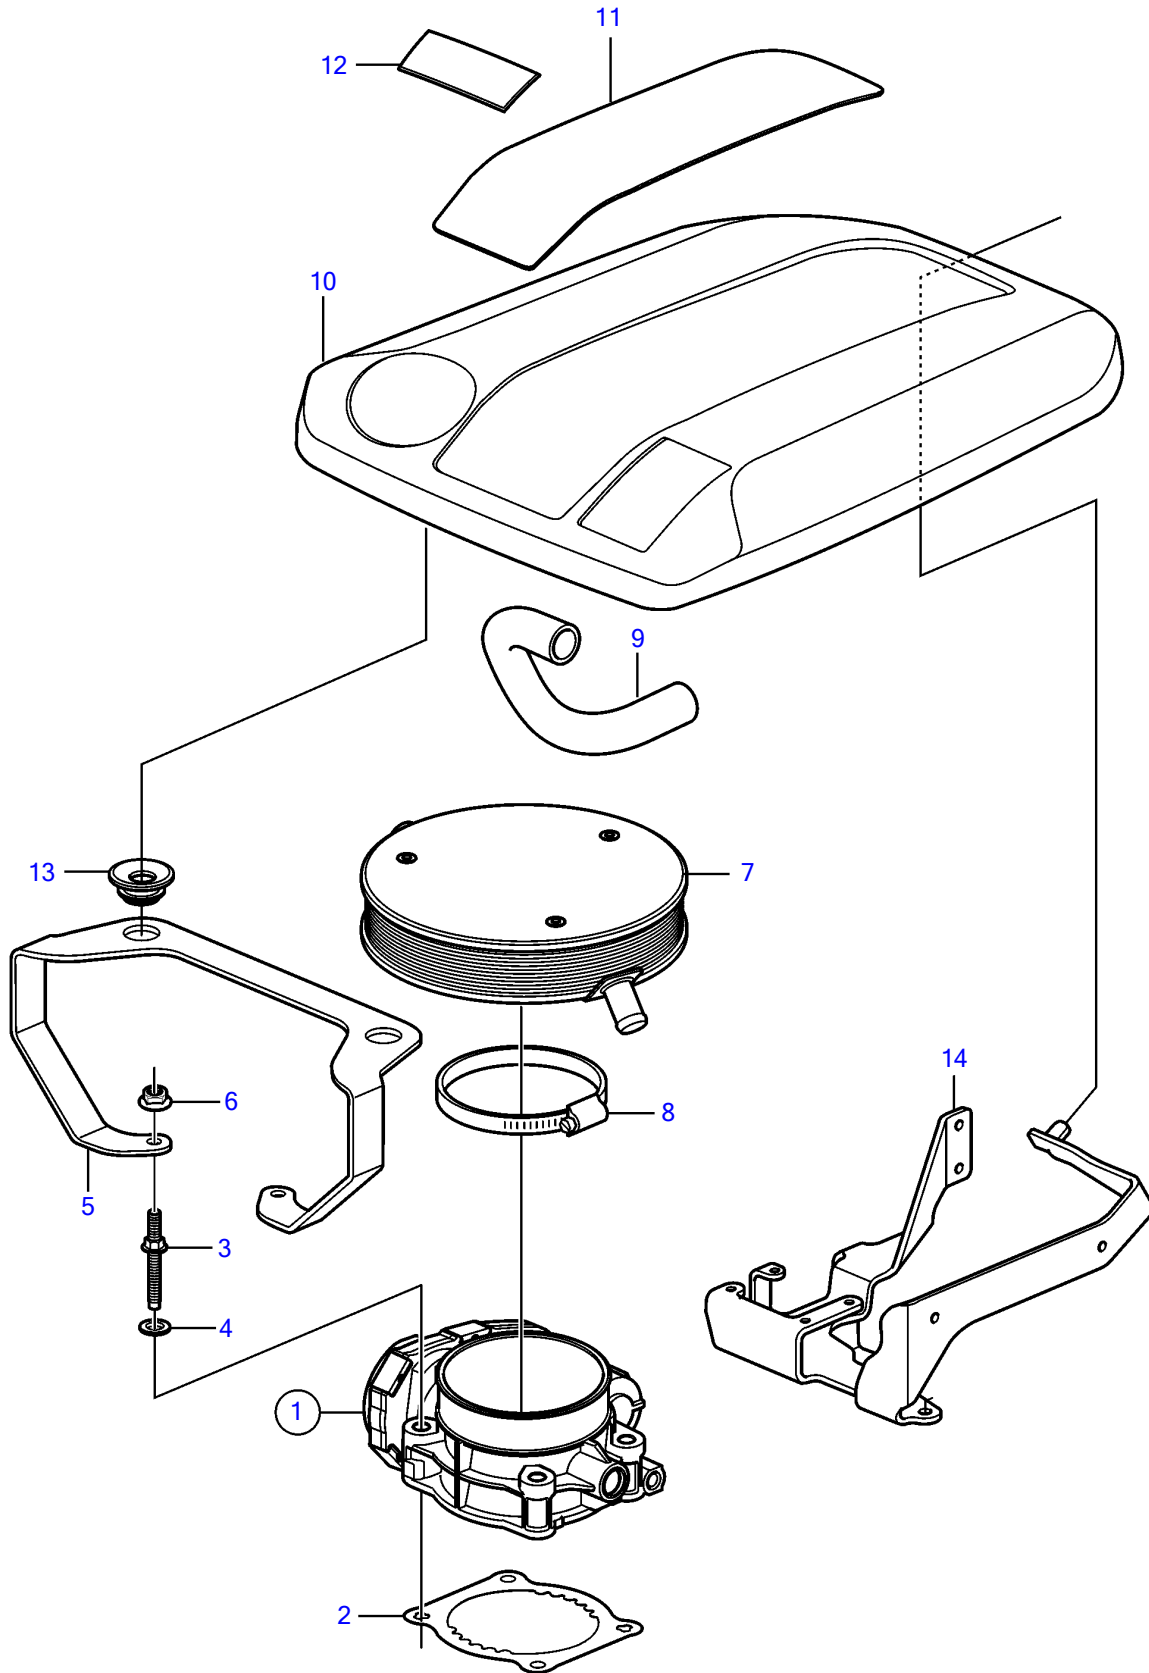

V6-225-E-A

V6-225-E-A

REF	PART NO.	QTY	DESCRIPTION	NOTES
1	21873904	1	Body	
		1	• Switch, idle validation	Not sold separately
		2	• Sensor kit, throttle position	Not sold separately
2	3849022	1	Gasket	
3	3858964	4	Stud	
4		4	• Washer	Not sold separately
5	21651300	1	Bracket	
6	981124	2	Flange nut	
7	21297352	1	Flame retainer	
8	21221046	1	Hose clamp	
9	3862744	1	Hose	To valve cover
10	21648196	1	Cover	replaced by next part number
	21697115	1	Cover	
11	21670677	1	• Decal	Volvo Penta V6
12	21658913	1	Decal	225
13	21429100	2	Grommet	
14	21454938	1	Bracket	