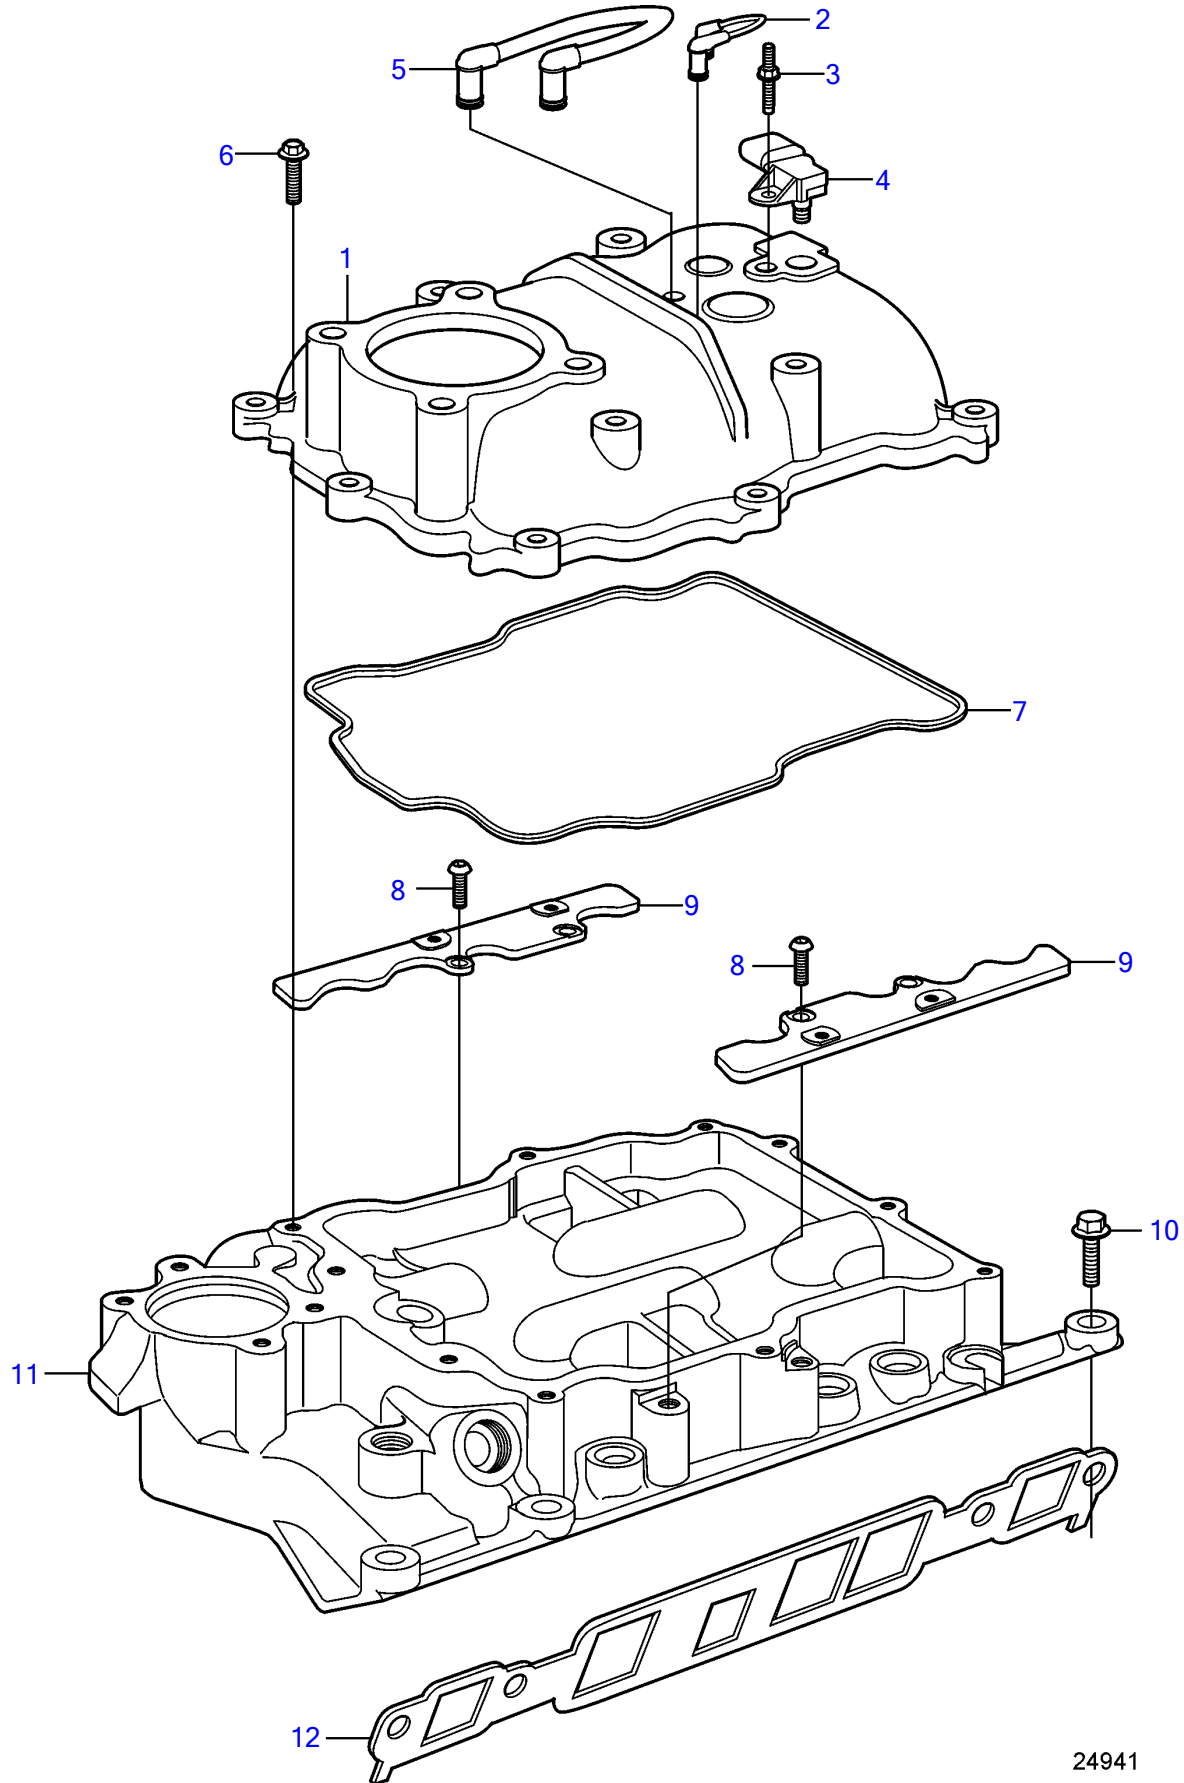

V6-225-E-A

24941

V6-225-E-A

REF	PART NO.	QTY	DESCRIPTION	NOTES
1		1	Manifold	
2	3858974	1	Hose	
3	3858973	1	Bolt	
4	3859020	1	Sensor	MAT/MAP
5	3859017	1	Hose	
6	3858961	10	Bolt	
7	3859016	1	Intake gasket	
8	3858982	4	Bolt	
9		2	Bracket	part not sold
10	3861980	8	Screw	
11		1	Manifold	
12	3855807	1	Intake gasket kit	