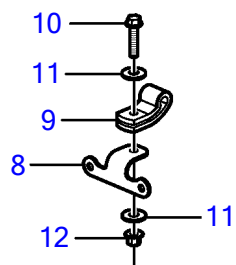

SX-M, SX-MACLT, SX-MBAC, SX-MHP

SX-M, SX-MACLT, SX-MBAC, SX-MHP

REF	PART NO.	QTY	DESCRIPTION	SEE SEC.	NOTES
1	3862841	2	Pipe		
2	3863443	8	Hose clamp		
3	3852696	1	Hose		
4	3863189	2	Elbow		
5	3863442	8	Hose clamp		
6	3863450	2	Bellows		
7	(3860821)	1	Exhaust pipe		Obsolete part
8	(3862519)	1	Bracket		Obsolete part
9	(3862518)	1	Strap		Obsolete part
10	965220	5	Flange screw		
11	944633	2	Washer		
12	971098	5	Flange lock nut		
13	3862895	1	Tube		
14	3587651	1	• Kit		
			• Bulletin P-25-2-2	P-25-2-2-EN	Y-pipe seal, gas engines
15	853012	4	Hose clamp		
16	3862564	1	Hose, exhaust		Cut to length
17	3862506	1	Exhaust pipe flange		
18	3841928	4	Flange screw		3/8" UNC
	946752	4	Flange screw		M10
19	3587651	1	Kit		
			• Bulletin P-25-2-2	P-25-2-2-EN	Y-pipe seal, gas engines