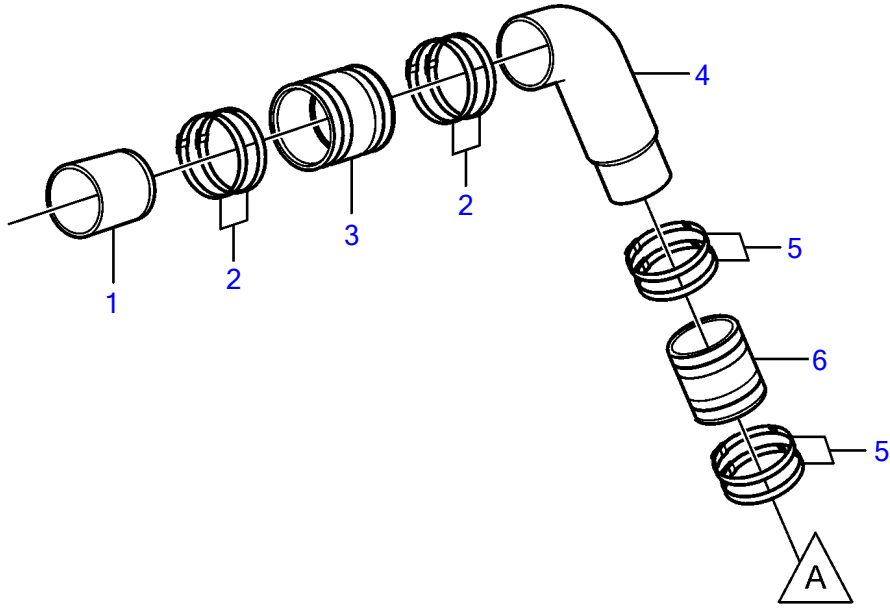

SX-M, SX-MACLT, SX-MBAC, SX-MHP

SX-M, SX-MACLT, SX-MBAC, SX-MHP

REF	PART NO.	QTY	DESCRIPTION	SEE SEC.	NOTES
1	3862841	2	Pipe		
2	3863443	8	Hose clamp		
3	3852696	1	Hose		
4	3863189	2	Elbow		
5	3863442	8	Hose clamp		
6	3863450	2	Bellows		
7	(3860821)	1	Exhaust pipe		Obsolete part
8	(3862519)	1	Bracket		Obsolete part
9	(3862518)	1	Strap		Obsolete part
10	965220	5	Flange screw		
11	944633	2	Washer		
12	971098	5	Flange lock nut		
13	3862895	1	Tube		
14	3587651	1	• Kit		
			• Bulletin P-25-2-2	P-25-2-2-EN	Y-pipe seal, gas engines
15	853012	4	Hose clamp		
16	3862564	1	Hose, exhaust		Cut to length
17	3862506	1	Exhaust pipe flange		
18	3841928	4	Flange screw		3/8" UNC
	946752	4	Flange screw		M10
19	3587651	1	Kit		
			• Bulletin P-25-2-2	P-25-2-2-EN	Y-pipe seal, gas engines