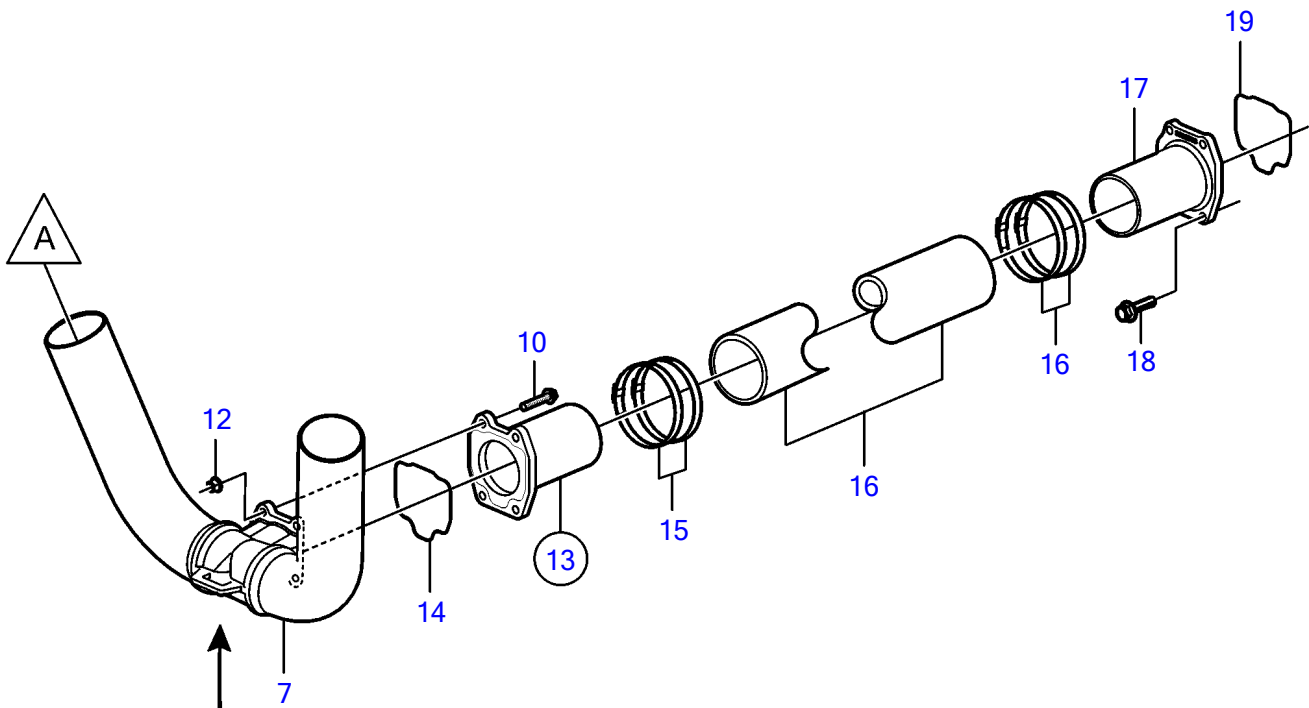

SX-M, SX-MACLT, SX-MBAC, SX-MHP

SX-M, SX-MACLT, SX-MBAC, SX-MHP

REF	PART NO.	QTY	DESCRIPTION	SEE SEC.	NOTES
1	3862841	2	Pipe		
2	3863443	8	Hose clamp		
3	3852696	1	Hose		
4	3863189	2	Elbow		
5	3863442	8	Hose clamp		
6	3863450	2	Bellows		
7	(3860821)	1	Exhaust pipe		Obsolete part
8	(3862519)	1	Bracket		Obsolete part
9	(3862518)	1	Strap		Obsolete part
10	965220	5	Flange screw		
11	944633	2	Washer		
12	971098	5	Flange lock nut		
13	3862895	1	Tube		
14	3587651	1	• Kit		
			• Bulletin P-25-2-2	P-25-2-2-EN	Y-pipe seal, gas engines
15	853012	4	Hose clamp		
16	3862564	1	Hose, exhaust		Cut to length
17	3862506	1	Exhaust pipe flange		
18	3841928	4	Flange screw		3/8" UNC
	946752	4	Flange screw		M10
19	3587651	1	Kit		
			• Bulletin P-25-2-2	P-25-2-2-EN	Y-pipe seal, gas engines