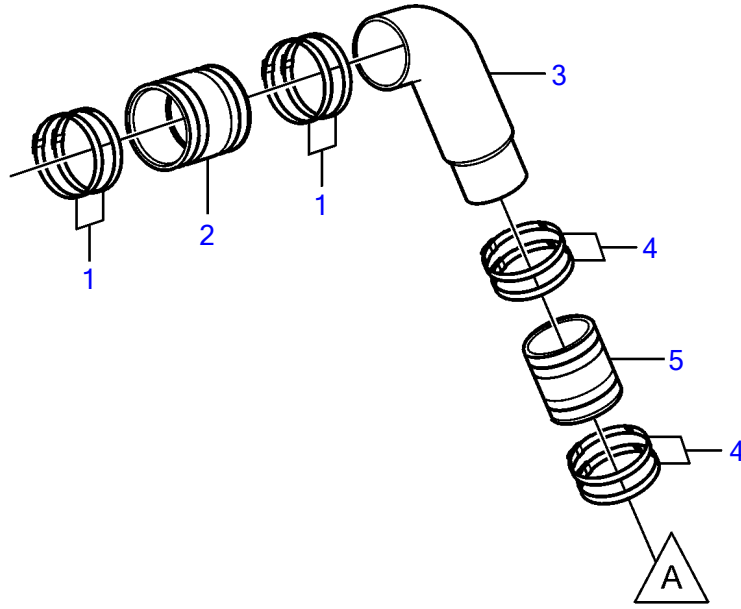

SX-M, SX-MACLT

## SX-M, SX-MACLT

REF	PART NO.	QTY	DESCRIPTION	SEE SEC.	NOTES
1	3863443	8	Hose clamp		
2	3852696	1	Hose		
3	3863189	2	Elbow		
4	3863442	8	Hose clamp		
5	3852742	2	Hose		
6	(3860821)	1	Exhaust pipe		Obsolete part
7	(3862519)	1	Bracket		Obsolete part
8	(3862518)	1	Strap		Obsolete part
9	965220	5	Flange screw		
10	944633	2	Washer		
11	971098	5	Flange lock nut		
12	3862895	1	Tube		
13	3587651	1	• Kit		
			• Bulletin P-25-2-2	P-25-2-2-EN	Y-pipe seal, gas engines
14	853012	4	Hose clamp		
15	3862564	1	Hose, exhaust		Cut to length
16	3862506	1	Exhaust pipe flange		
17	3841928	4	Flange screw		3/8" UNC
	946752	4	Flange screw		M10
18	3587651	1	Kit		
			• Bulletin P-25-2-2	P-25-2-2-EN	Y-pipe seal, gas engines