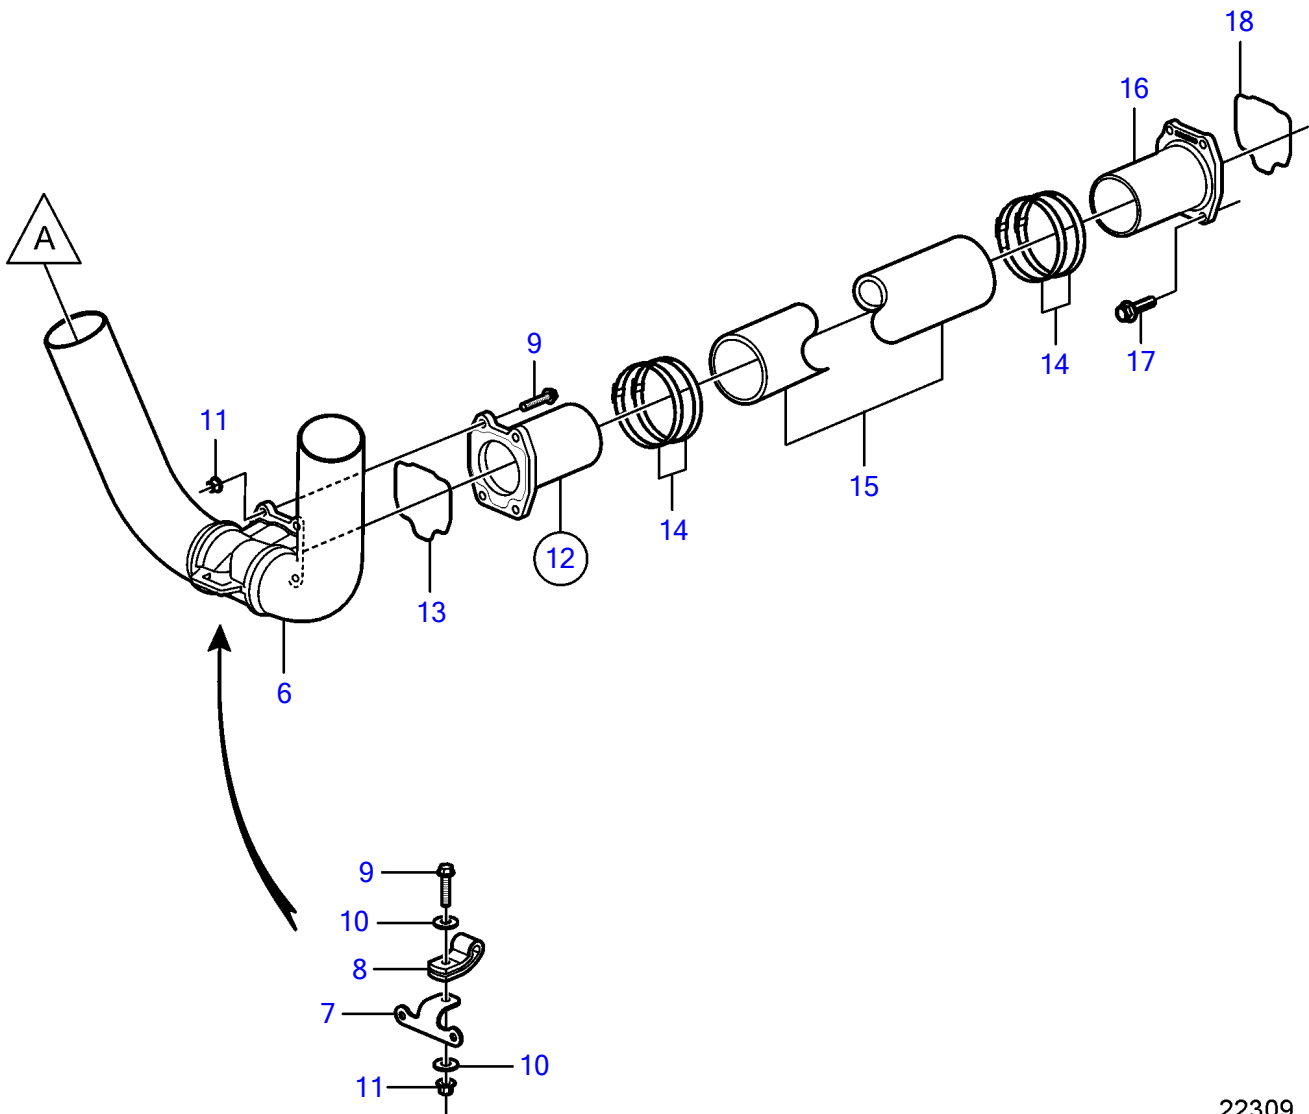

SX-M, SX-MACLT

## SX-M, SX-MACLT

REF	PART NO.	QTY	DESCRIPTION	SEE SEC.	NOTES
1	3863443	8	Hose clamp		
2	3852696	1	Hose		
3	3863189	2	Elbow		
4	3863442	8	Hose clamp		
5	3852742	2	Hose		
6	(3860821)	1	Exhaust pipe		Obsolete part
7	(3862519)	1	Bracket		Obsolete part
8	(3862518)	1	Strap		Obsolete part
9	965220	5	Flange screw		
10	944633	2	Washer		
11	971098	5	Flange lock nut		
12	3862895	1	Tube		
13	3587651	1	• Kit		
			• Bulletin P-25-2-2	P-25-2-2-EN	Y-pipe seal, gas engines
14	853012	4	Hose clamp		
15	3862564	1	Hose, exhaust		Cut to length
16	3862506	1	Exhaust pipe flange		
17	3841928	4	Flange screw		3/8" UNC
	946752	4	Flange screw		M10
18	3587651	1	Kit		
			• Bulletin P-25-2-2	P-25-2-2-EN	Y-pipe seal, gas engines