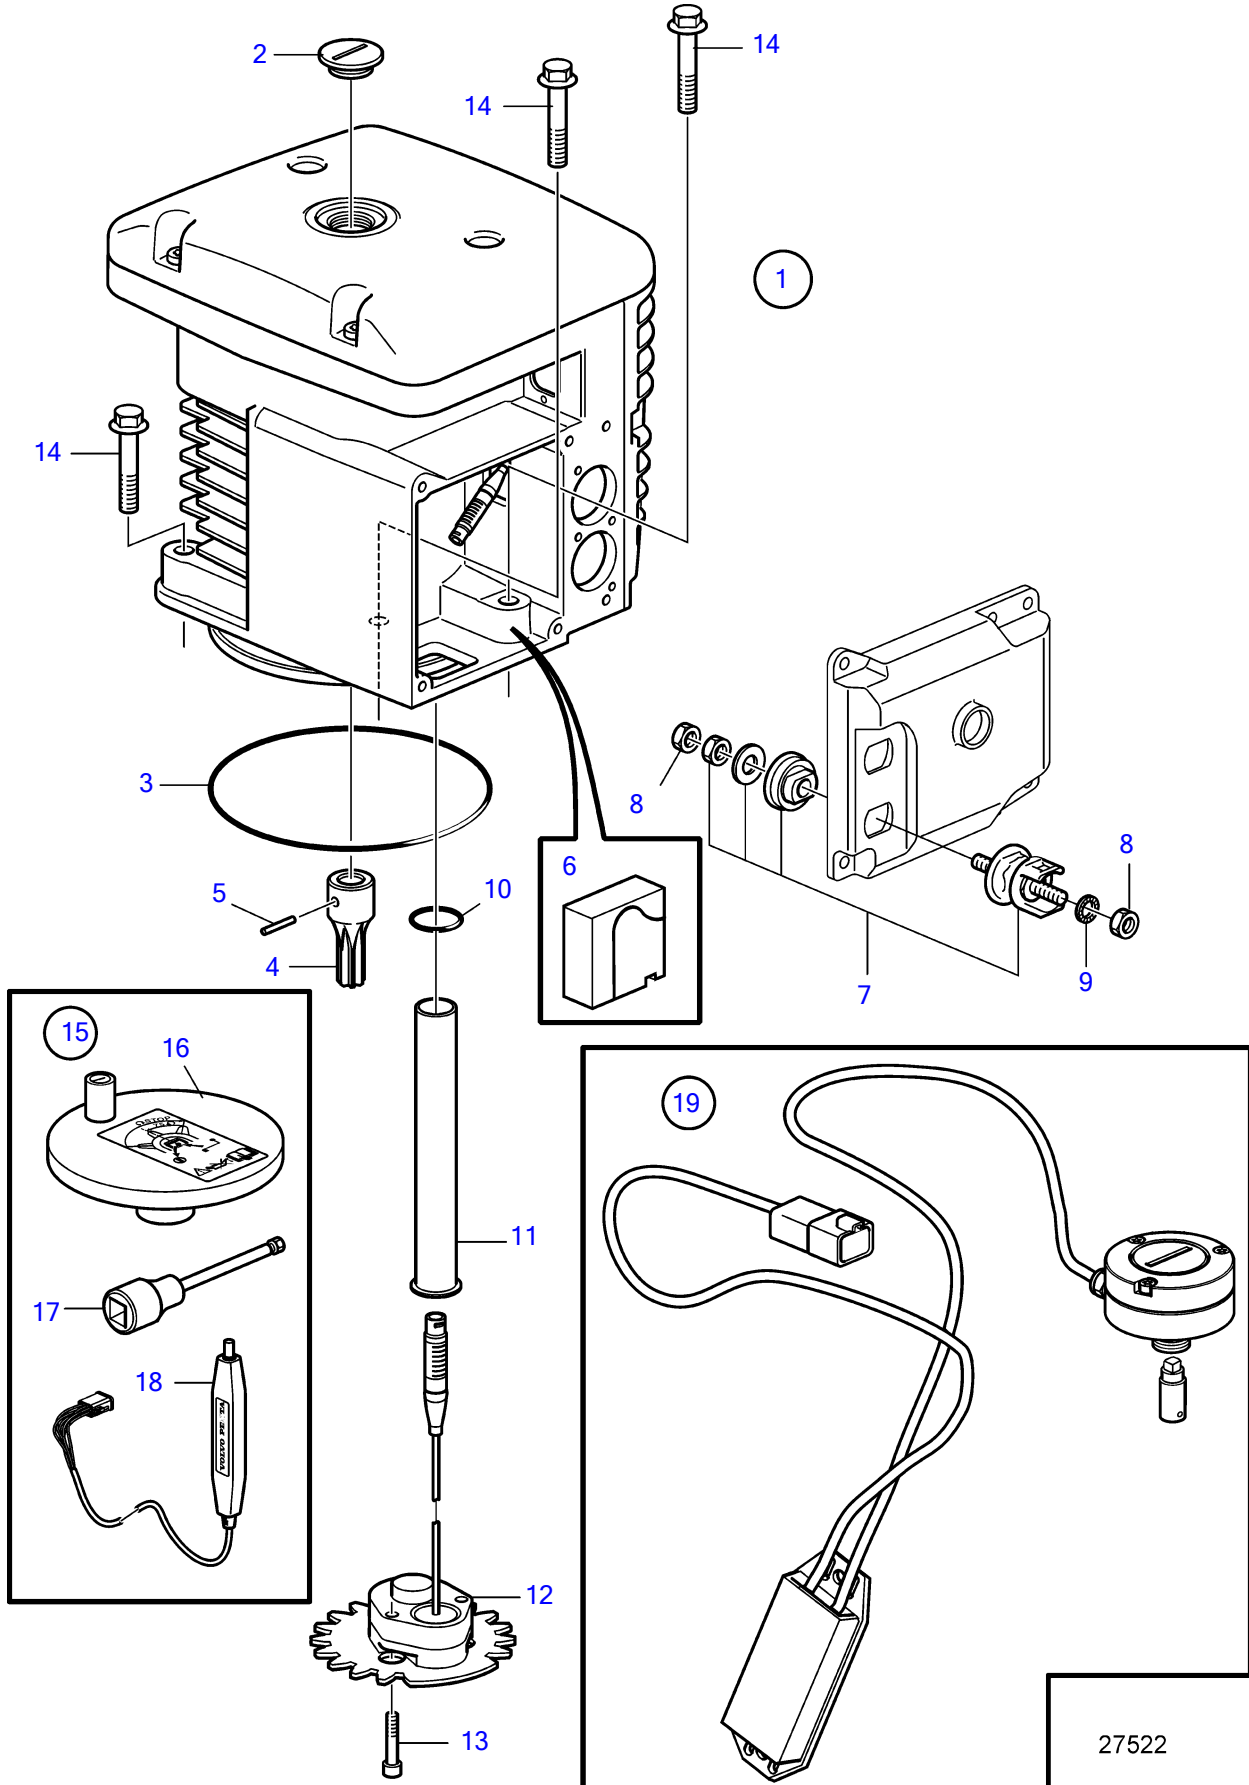

IPS3-A

27522

## IPS3-A

REF	PART NO.	QTY	DESCRIPTION	NOTES
1	3801635	1	Servo unit	
	3809285	1	Software	Vodia-programming. This p/n can not be ordered, but will be used for invoicing.
	3809286	1	Software	Warehouse programming. This p/n can not be ordered, but will be used for invoicing.
2	3809775	1	• Plug	
3	948976	1	• O-ring	
4	3593852	1	• Sun gear	Obsolete part
5	951957	1	• Spring pin	
6		1	• Protection, cable connection	
7	3173314	1	• Pass-through	B+
	(1117040)	1	• Pass-through	B-, Obsolete part
8	946330	6	• Hexagon nut	
9	955994	2	O-ring	
10	949762	1	O-ring	
11	(3843329)	1	Tube	Obsolete part
12	21370307	1	Sensor	
13	959207	2	Hex. socket screw	
14	991607	4	Flange screw	
15	21379519	1	Safety box	
16	3809570	1	• Crank	
17	3863070	1	• Tool	
18	(21379527)	1	• Switch	Obsolete part
19	22394967	1	Sensor	Instrument 24V, 874416