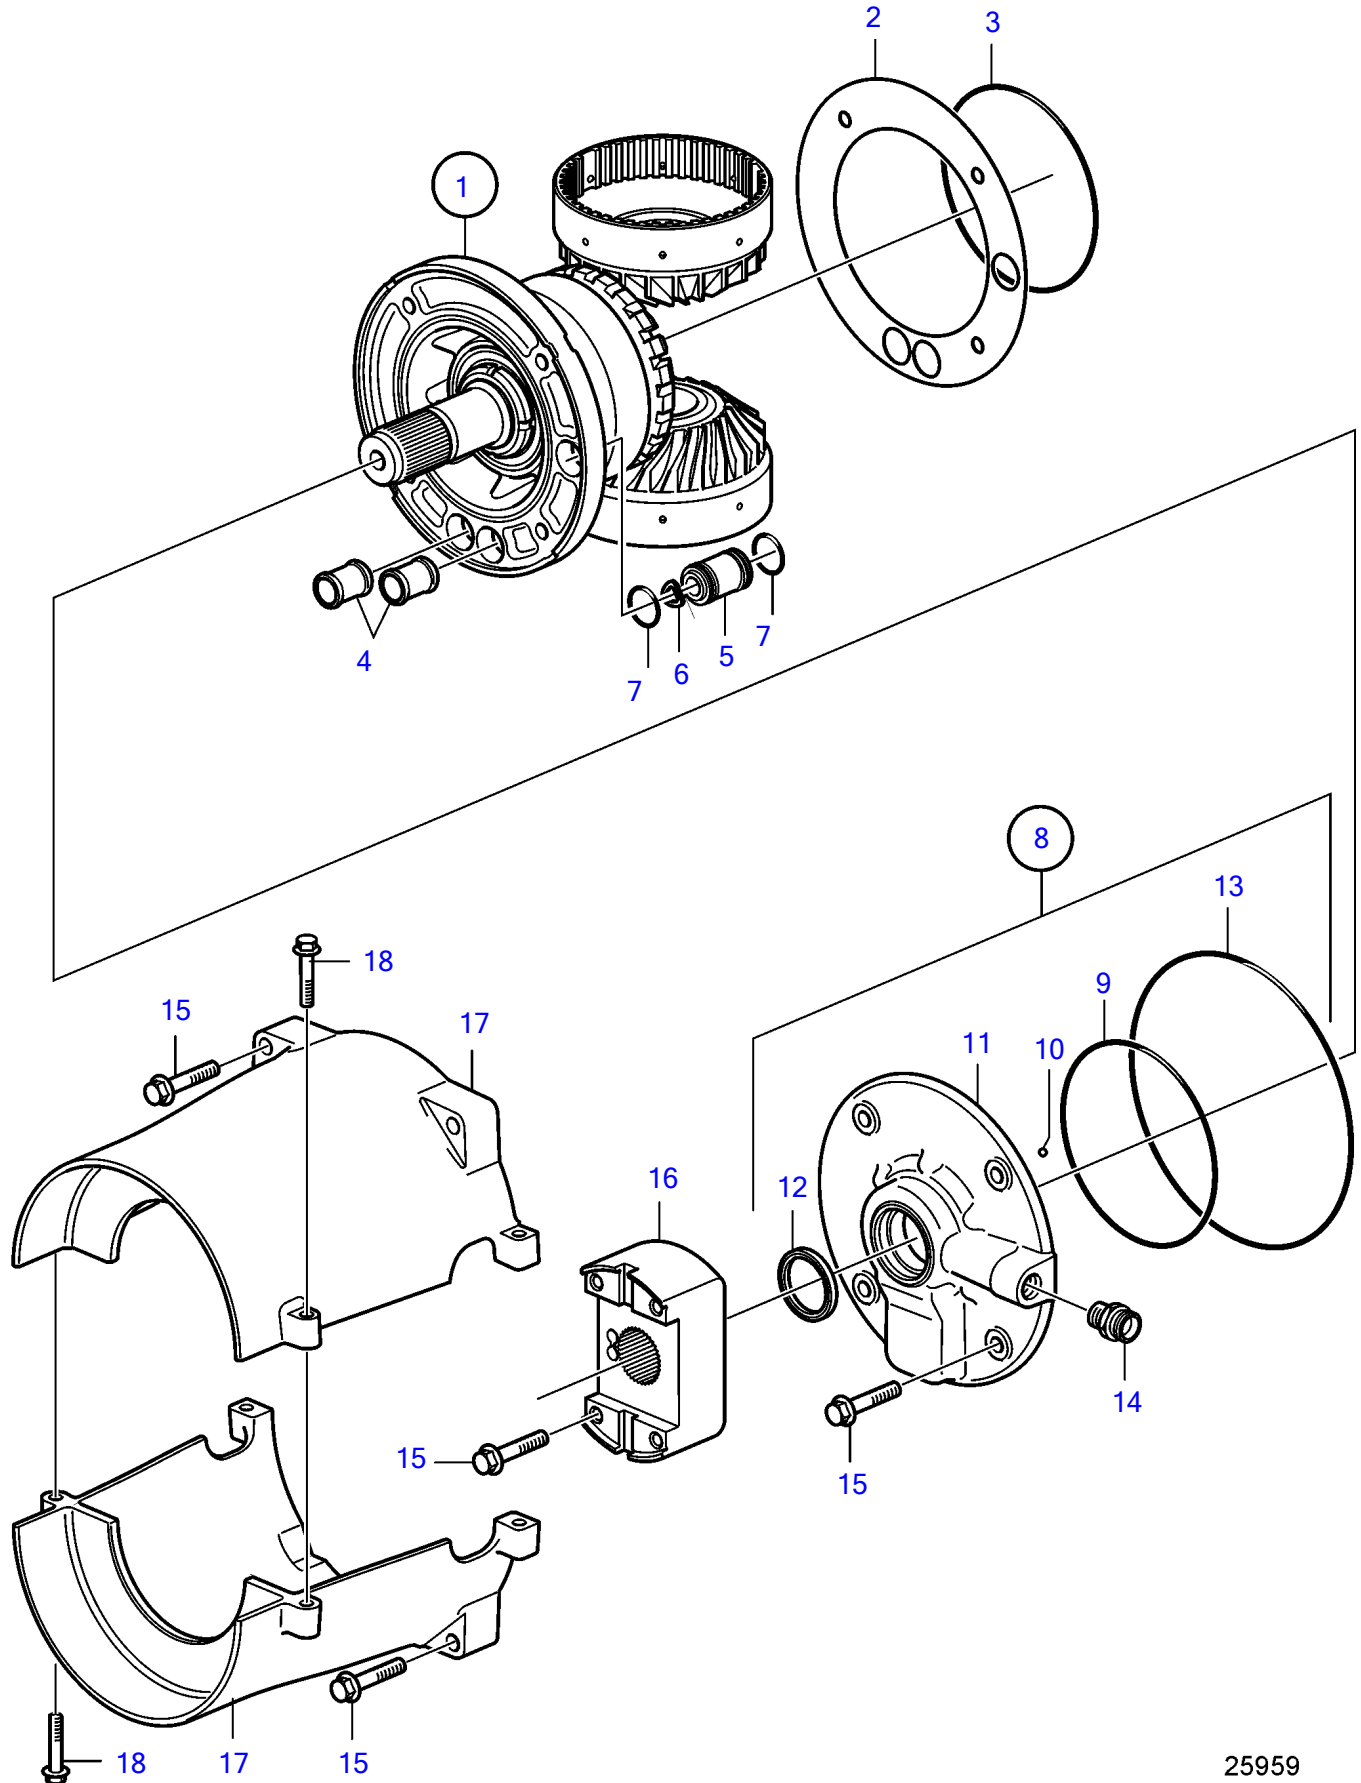

IPS3-A

25959

IPS3-A

REF	PART NO.	QTY	DESCRIPTION	NOTES
1	21583928	1	Gear set	
2	3884688	X	Shim	TH=0,25mm
	3884687	X	Shim	TH=0,13mm
	3884686	X	Shim	TH=0,08mm
3	992929	1	O-ring	
4	3883860	2	Sealing sleeve	
5	21225033	1	Valve housing	
6	21109722	2	Spring disc	
7	949658	2	O-ring	
8	21393755	1	Oil pump	
9	992929	1	• O-ring	
10	1521241	1	• Ball	
11	(3883834)	1	• Pump housing	Obsolete part
12	3863082	1	• Sealing ring	
13	995259	1	O-ring	
14	992036	1	Nipple	
15	991609	12	Flange screw	
16	3843496	1	Companion flange	
17	3847628	2	Protecting casing	
18	991607	4	Flange screw