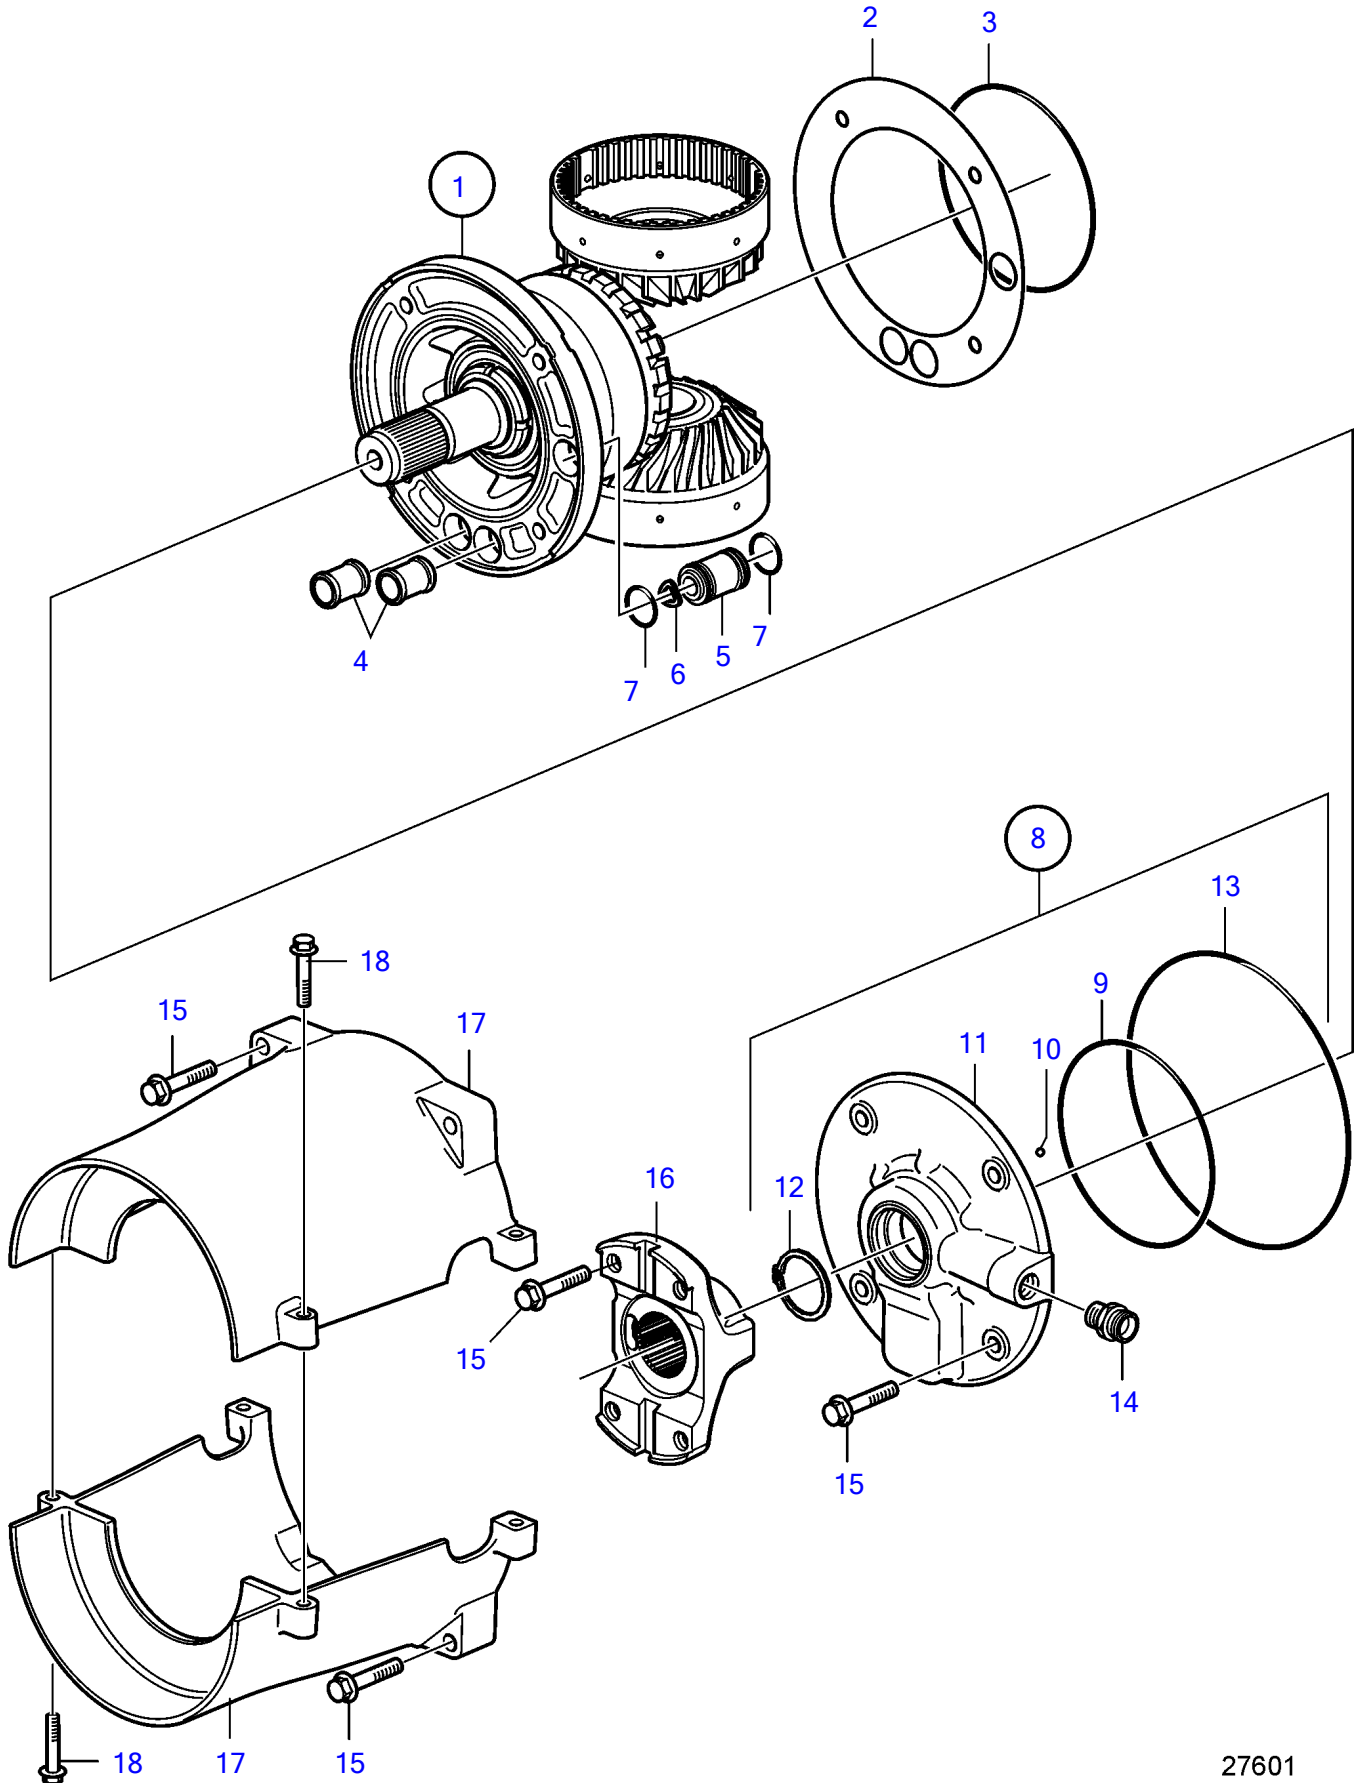

IPS3-A

27601

IPS3-A

REF	PART NO.	QTY	DESCRIPTION	NOTES
1	21981476	1	Gear set	
2	3884688	X	Shim	TH=0,25mm
	3884687	X	Shim	TH=0,13mm
	3884686	X	Shim	TH=0,08mm
3	992929	1	O-ring	
4	3883860	2	Sealing sleeve	
5	21225033	1	Valve housing	
6	21109722	2	Spring disc	
7	949658	2	O-ring	
8	21393755	1	Oil pump	
9	992929	1	• O-ring	
10	1521241	1	• Ball	
11	(3883834)	1	• Pump housing	Obsolete part
12	3863082	1	• Sealing ring	
13	995259	1	O-ring	
14	992036	1	Nipple	
15	991609	12	Flange screw	
16	3843496	1	Companion flange	
17	3847628	2	Protecting casing	
18	991607	4	Flange screw	

47701470-44-38563

27601

Upd:2015-03-25

IPS3-A

**VOLVO**  
**PENTA**