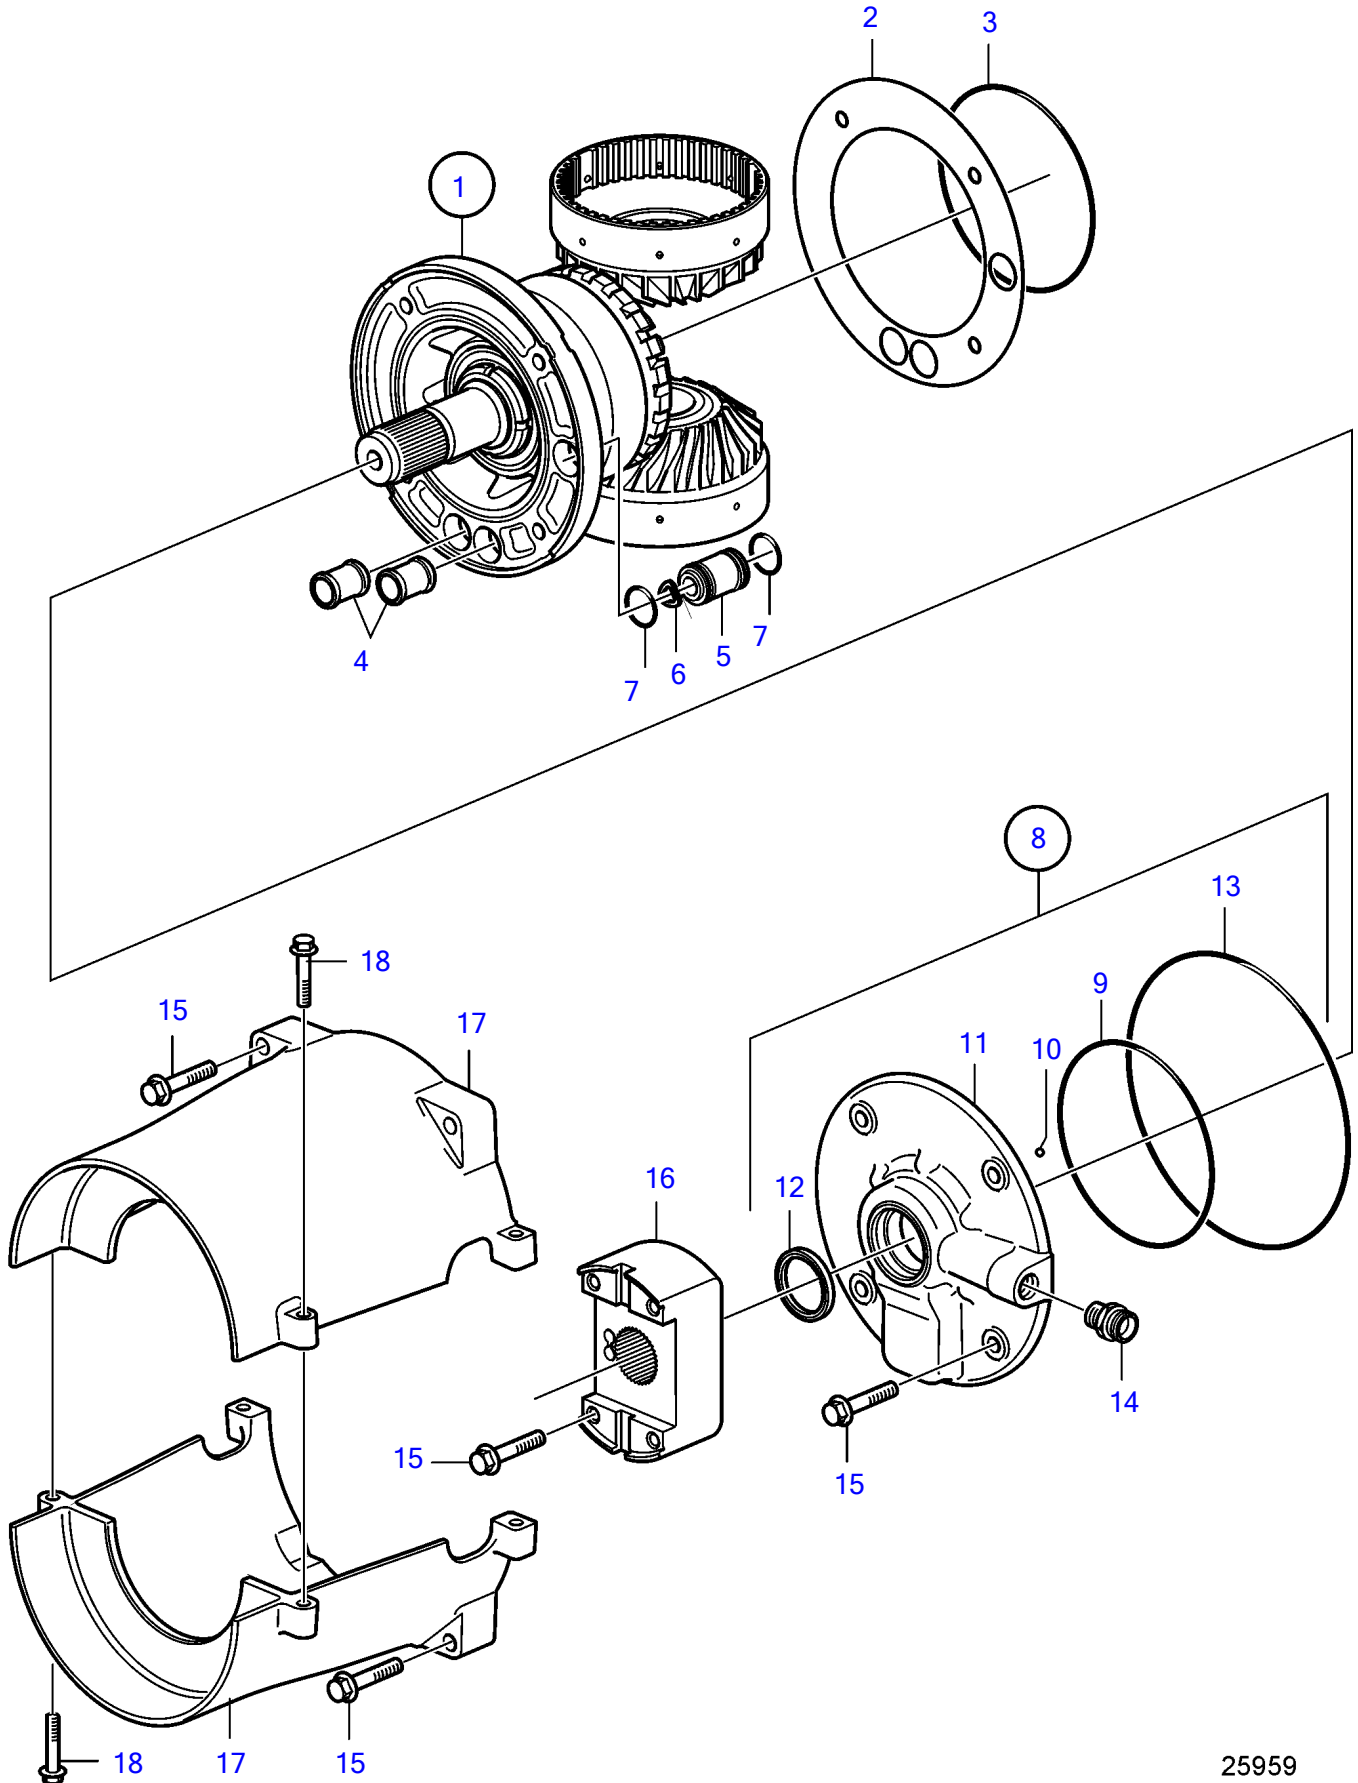

IPS3-A

25959

## IPS3-A

REF	PART NO.	QTY	DESCRIPTION	NOTES
1	21583928	1	Gear set	
2	3884688	X	Shim	TH=0,25mm
	3884687	X	Shim	TH=0,13mm
	3884686	X	Shim	TH=0,08mm
3	992929	1	O-ring	
4	3883860	2	Sealing sleeve	
5	21225033	1	Valve housing	
6	21109722	2	Spring disc	
7	949658	2	O-ring	
8	21393755	1	Oil pump	
9	992929	1	• O-ring	
10	1521241	1	• Ball	
11	(3883834)	1	• Pump housing	Obsolete part
12	3863082	1	• Sealing ring	
13	995259	1	O-ring	
14	992036	1	Nipple	
15	991609	12	Flange screw	
16	3843496	1	Companion flange	
17	3847628	2	Protecting casing	
18	991607	4	Flange screw	