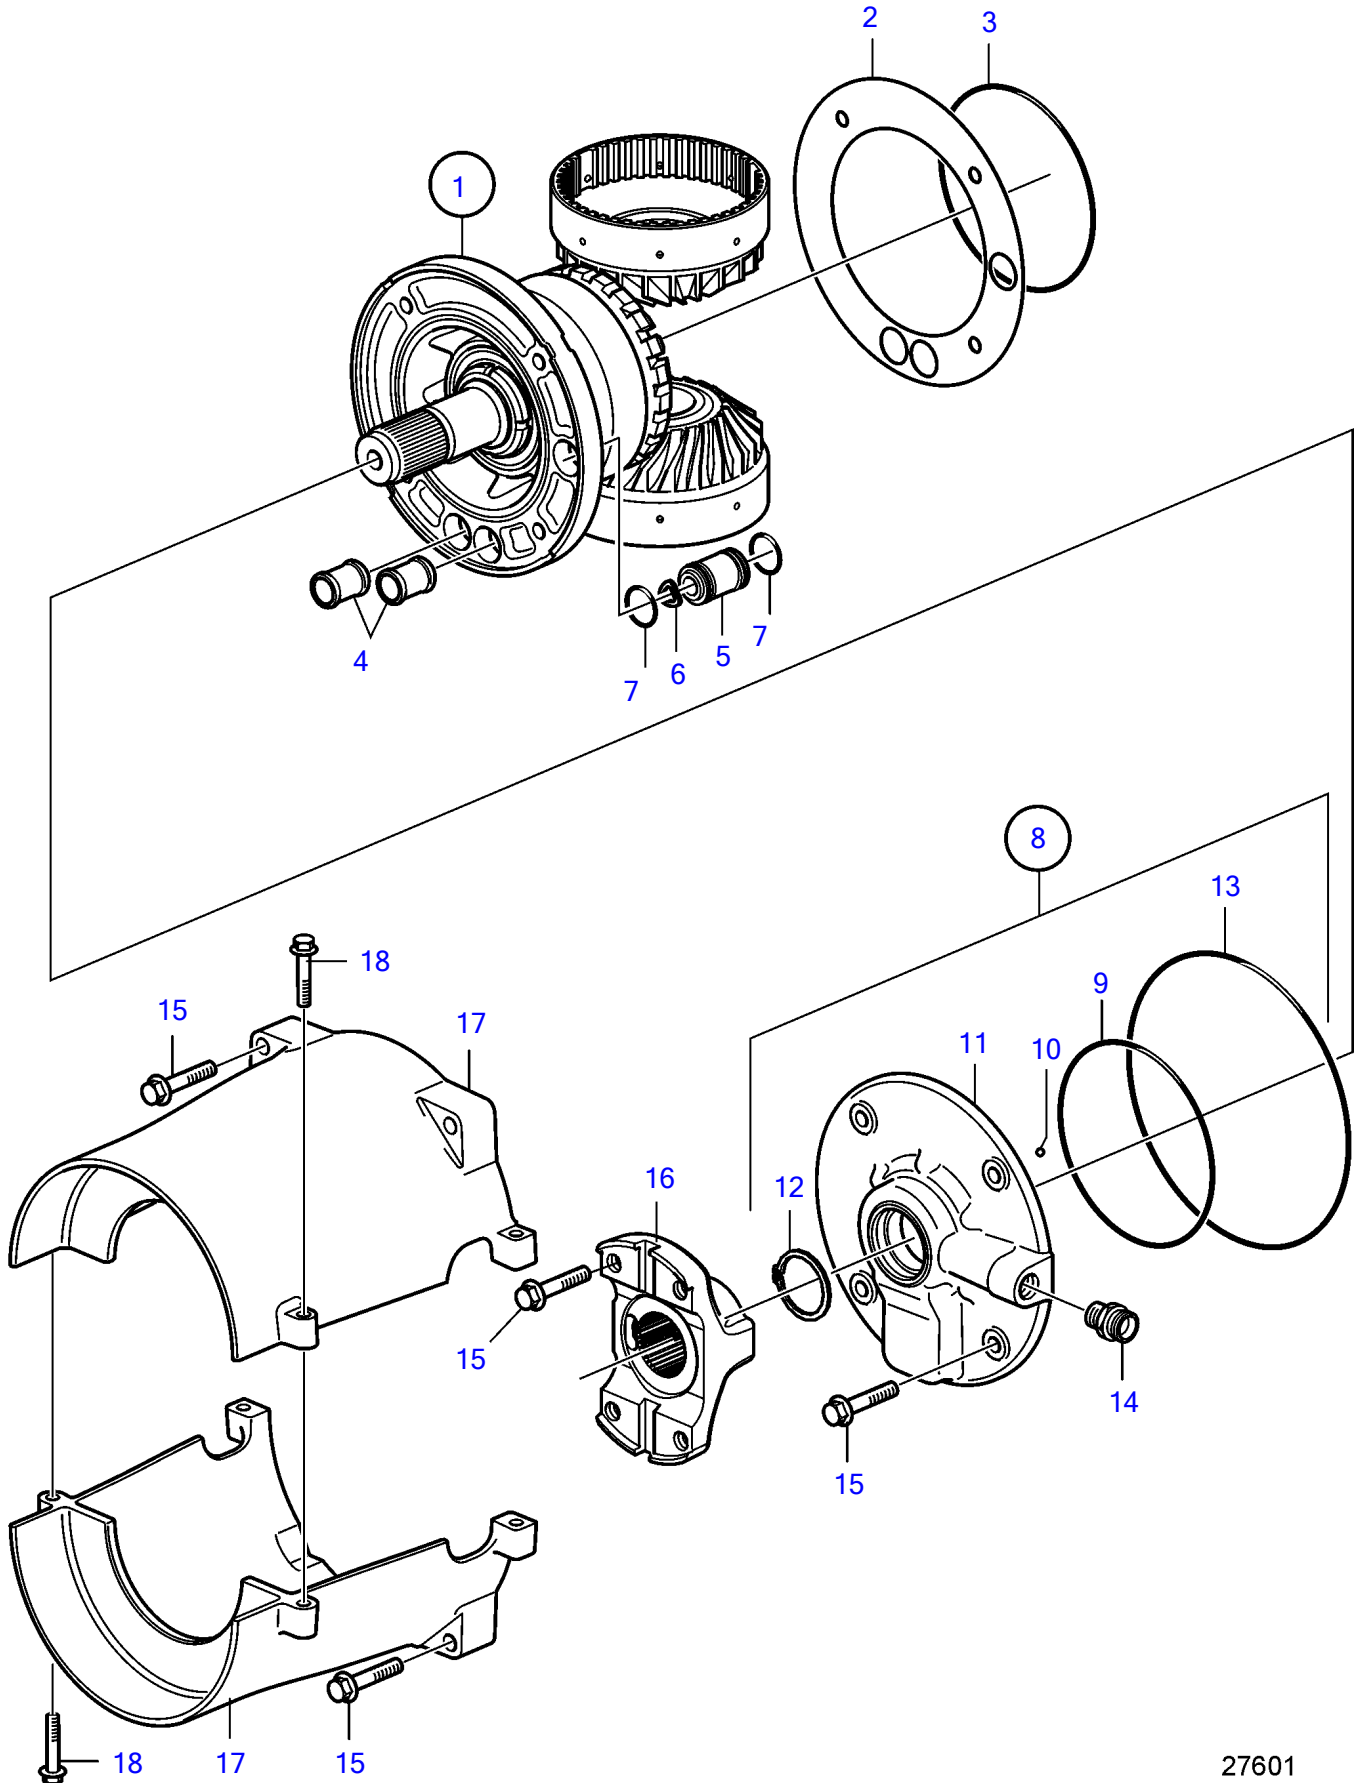

IPS3-A

27601

IPS3-A

REF	PART NO.	QTY	DESCRIPTION	NOTES
1	21981476	1	Gear set	
2	3884688	X	Shim	TH=0,25mm
	3884687	X	Shim	TH=0,13mm
	3884686	X	Shim	TH=0,08mm
3	992929	1	O-ring	
4	3883860	2	Sealing sleeve	
5	21225033	1	Valve housing	
6	21109722	2	Spring disc	
7	949658	2	O-ring	
8	21393755	1	Oil pump	
9	992929	1	• O-ring	
10	1521241	1	• Ball	
11	(3883834)	1	• Pump housing	Obsolete part
12	3863082	1	• Sealing ring	
13	995259	1	O-ring	
14	992036	1	Nipple	
15	991609	12	Flange screw	
16	3843496	1	Companion flange	
17	3847628	2	Protecting casing	
18	991607	4	Flange screw	