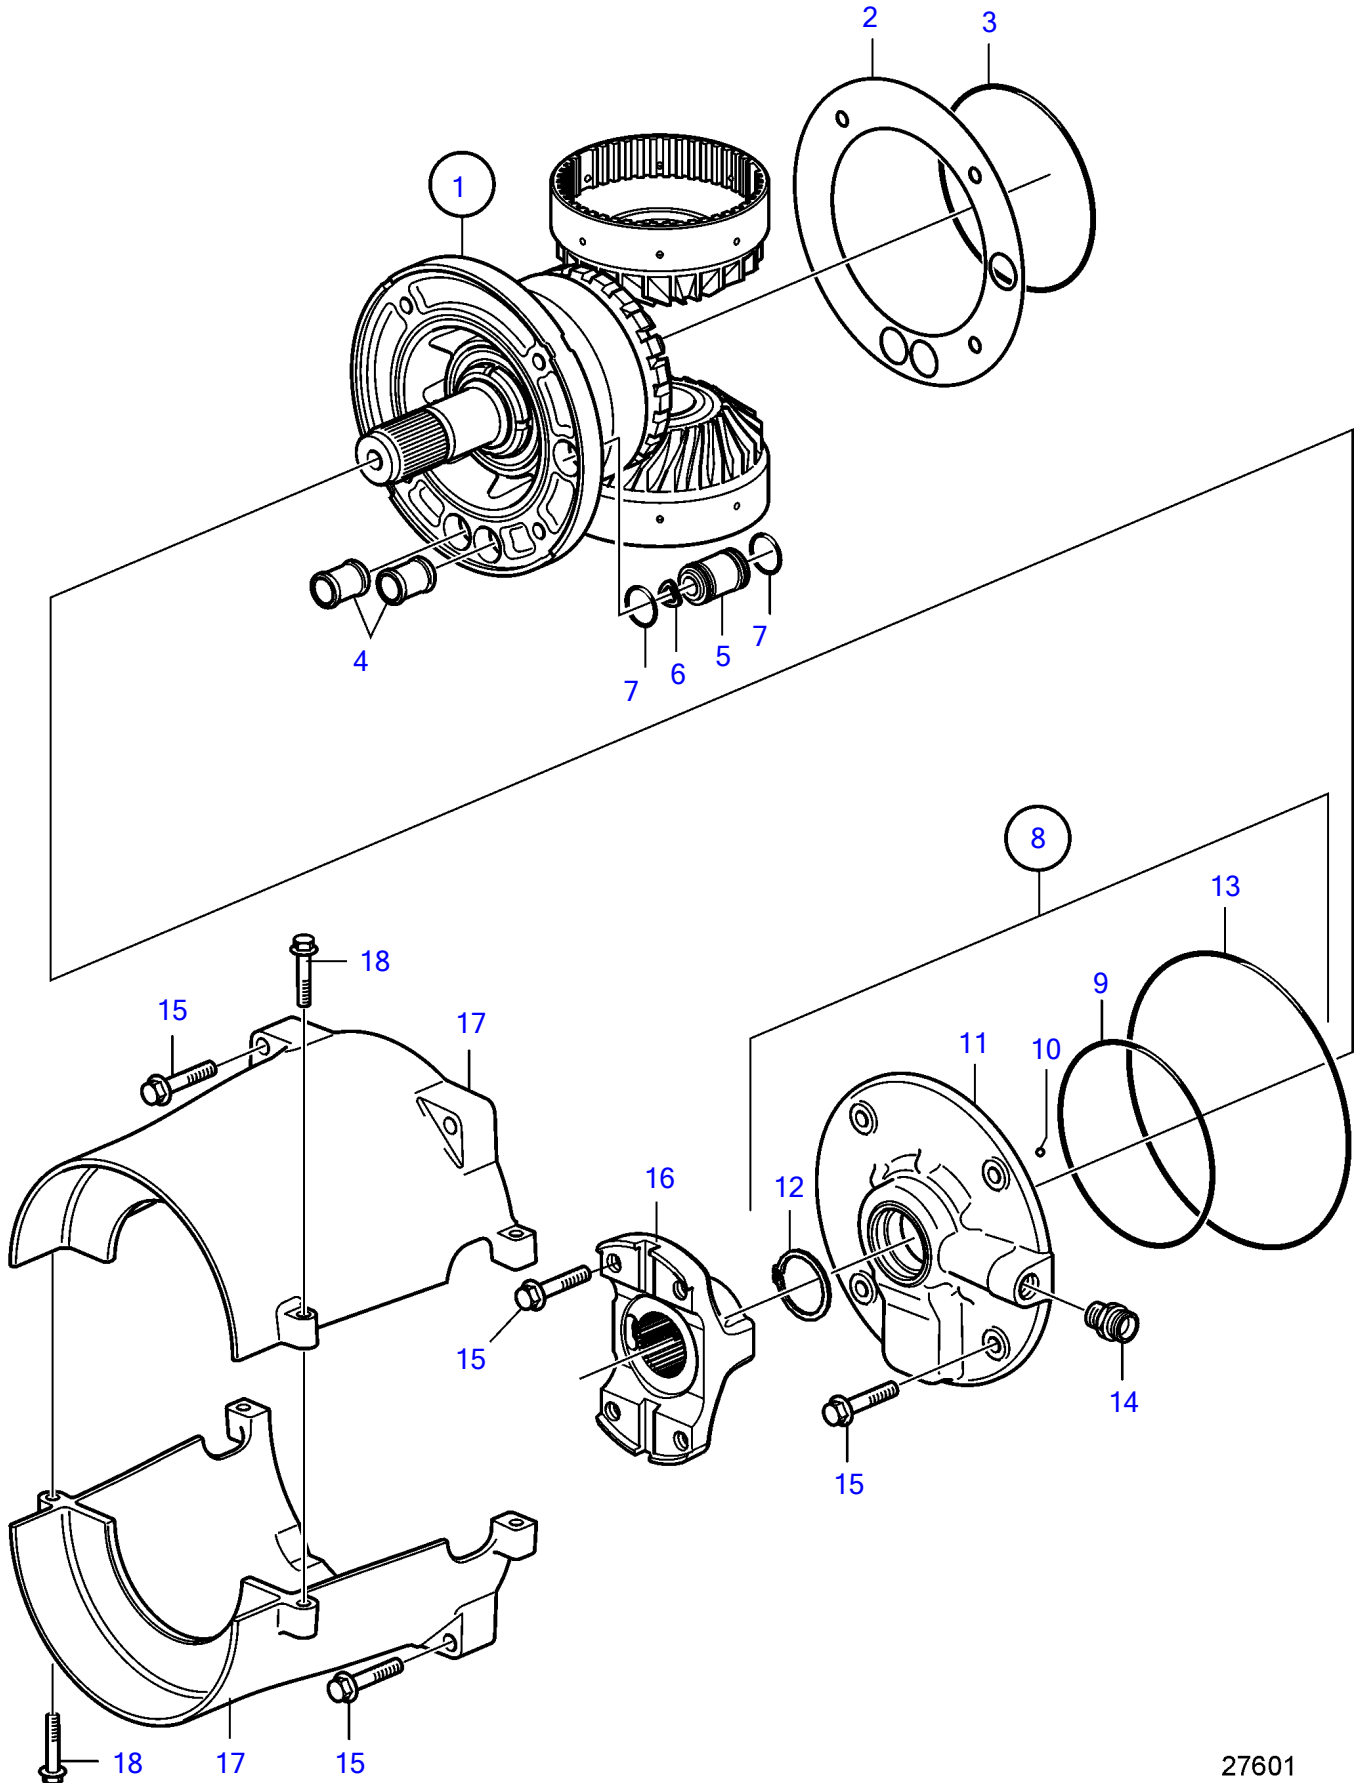

IPS3-A

27601

IPS3-A

REF	PART NO.	QTY	DESCRIPTION	NOTES
1	21981476	1	Gear set	
2	3884688	X	Shim	TH=0,25mm
	3884687	X	Shim	TH=0,13mm
	3884686	X	Shim	TH=0,08mm
3	992929	1	O-ring	
4	3883860	2	Sealing sleeve	
5	21225033	1	Valve housing	
6	21109722	2	Spring disc	
7	949658	2	O-ring	
8	21393755	1	Oil pump	
9	992929	1	• O-ring	
10	1521241	1	• Ball	
11	(3883834)	1	• Pump housing	Obsolete part
12	3863082	1	• Sealing ring	
13	995259	1	O-ring	
14	992036	1	Nipple	
15	991609	12	Flange screw	
16	3843496	1	Companion flange	
17	3847628	2	Protecting casing	
18	991607	4	Flange screw	

47701470-44-38563

27601

Upd:2015-03-25

IPS3-A

VOLVO
PENTA