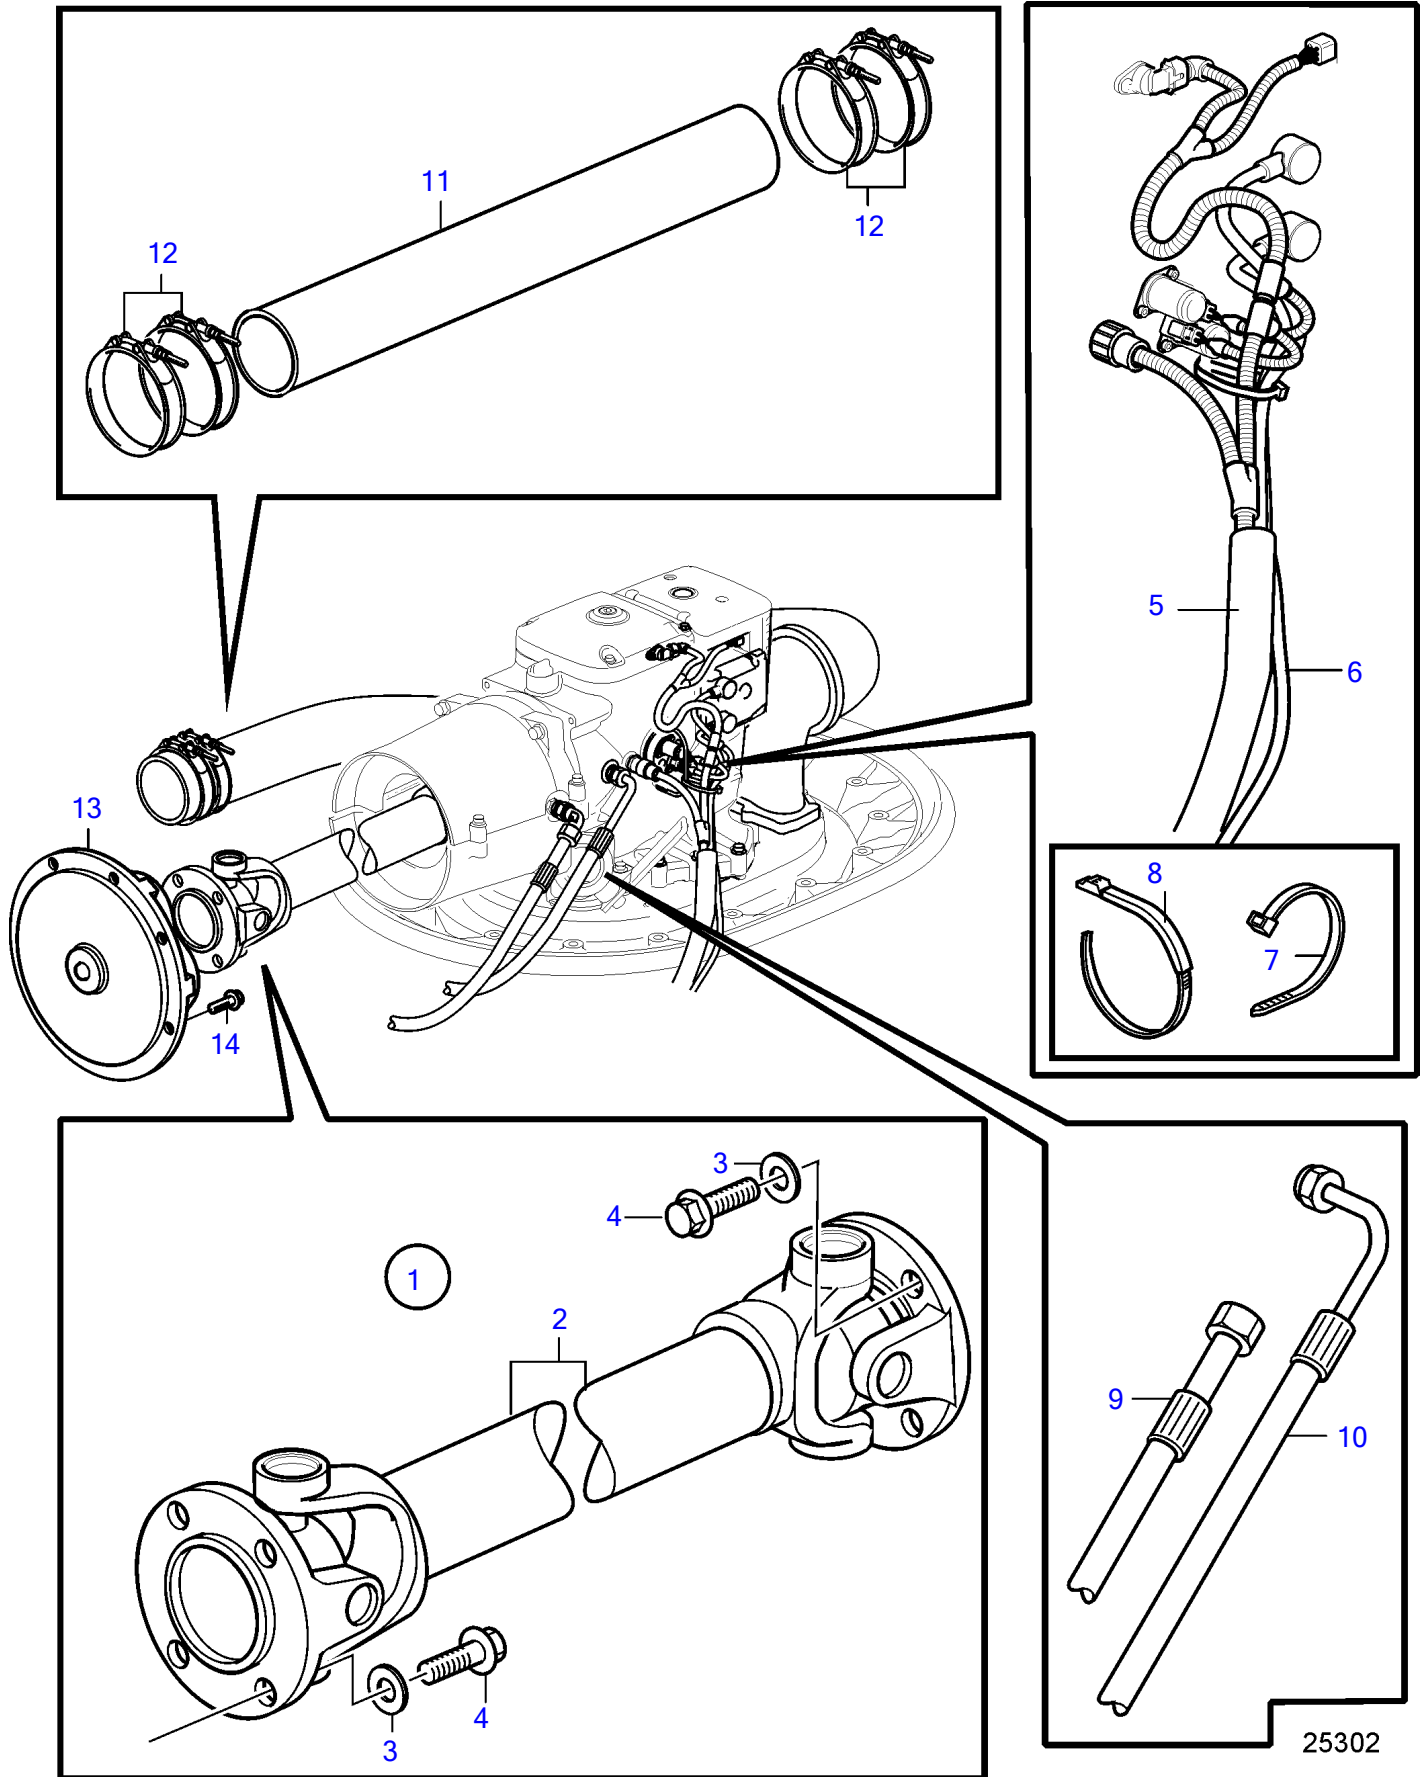

IPS3-A

IPS3-A

REF	PART NO.	QTY	DESCRIPTION	NOTES
1	(21446036)	1	Extension kit	Obsolete part
2	3889350	1	• Propeller shaft	
3	955897	8	• Washer	
4	965194	8	• Flange screw	
5	21493366	1	• Wiring harness	SN-3950001772, L=1700mm
	22023239	1	• Wiring harness	SN3950001773-, L=1700mm
	22023244	1	• Wiring harness	Option, L=5500mm
6	3594042	1	• Wiring harness, power supply	
7	948211	10	• Cable tie	
8	1075407	1	• Cable tie	
9	21356940	1	• Hose, oil cooler	L=2200mm
10	3889337	1	• Hose, oil cooler	L=1600mm
11	21227462	1	• Exhaust hose	8"
12	21609813	4	• Hose clamp	
13	22220710	1	Flexible coupling	
14	965195	8	Flange screw	