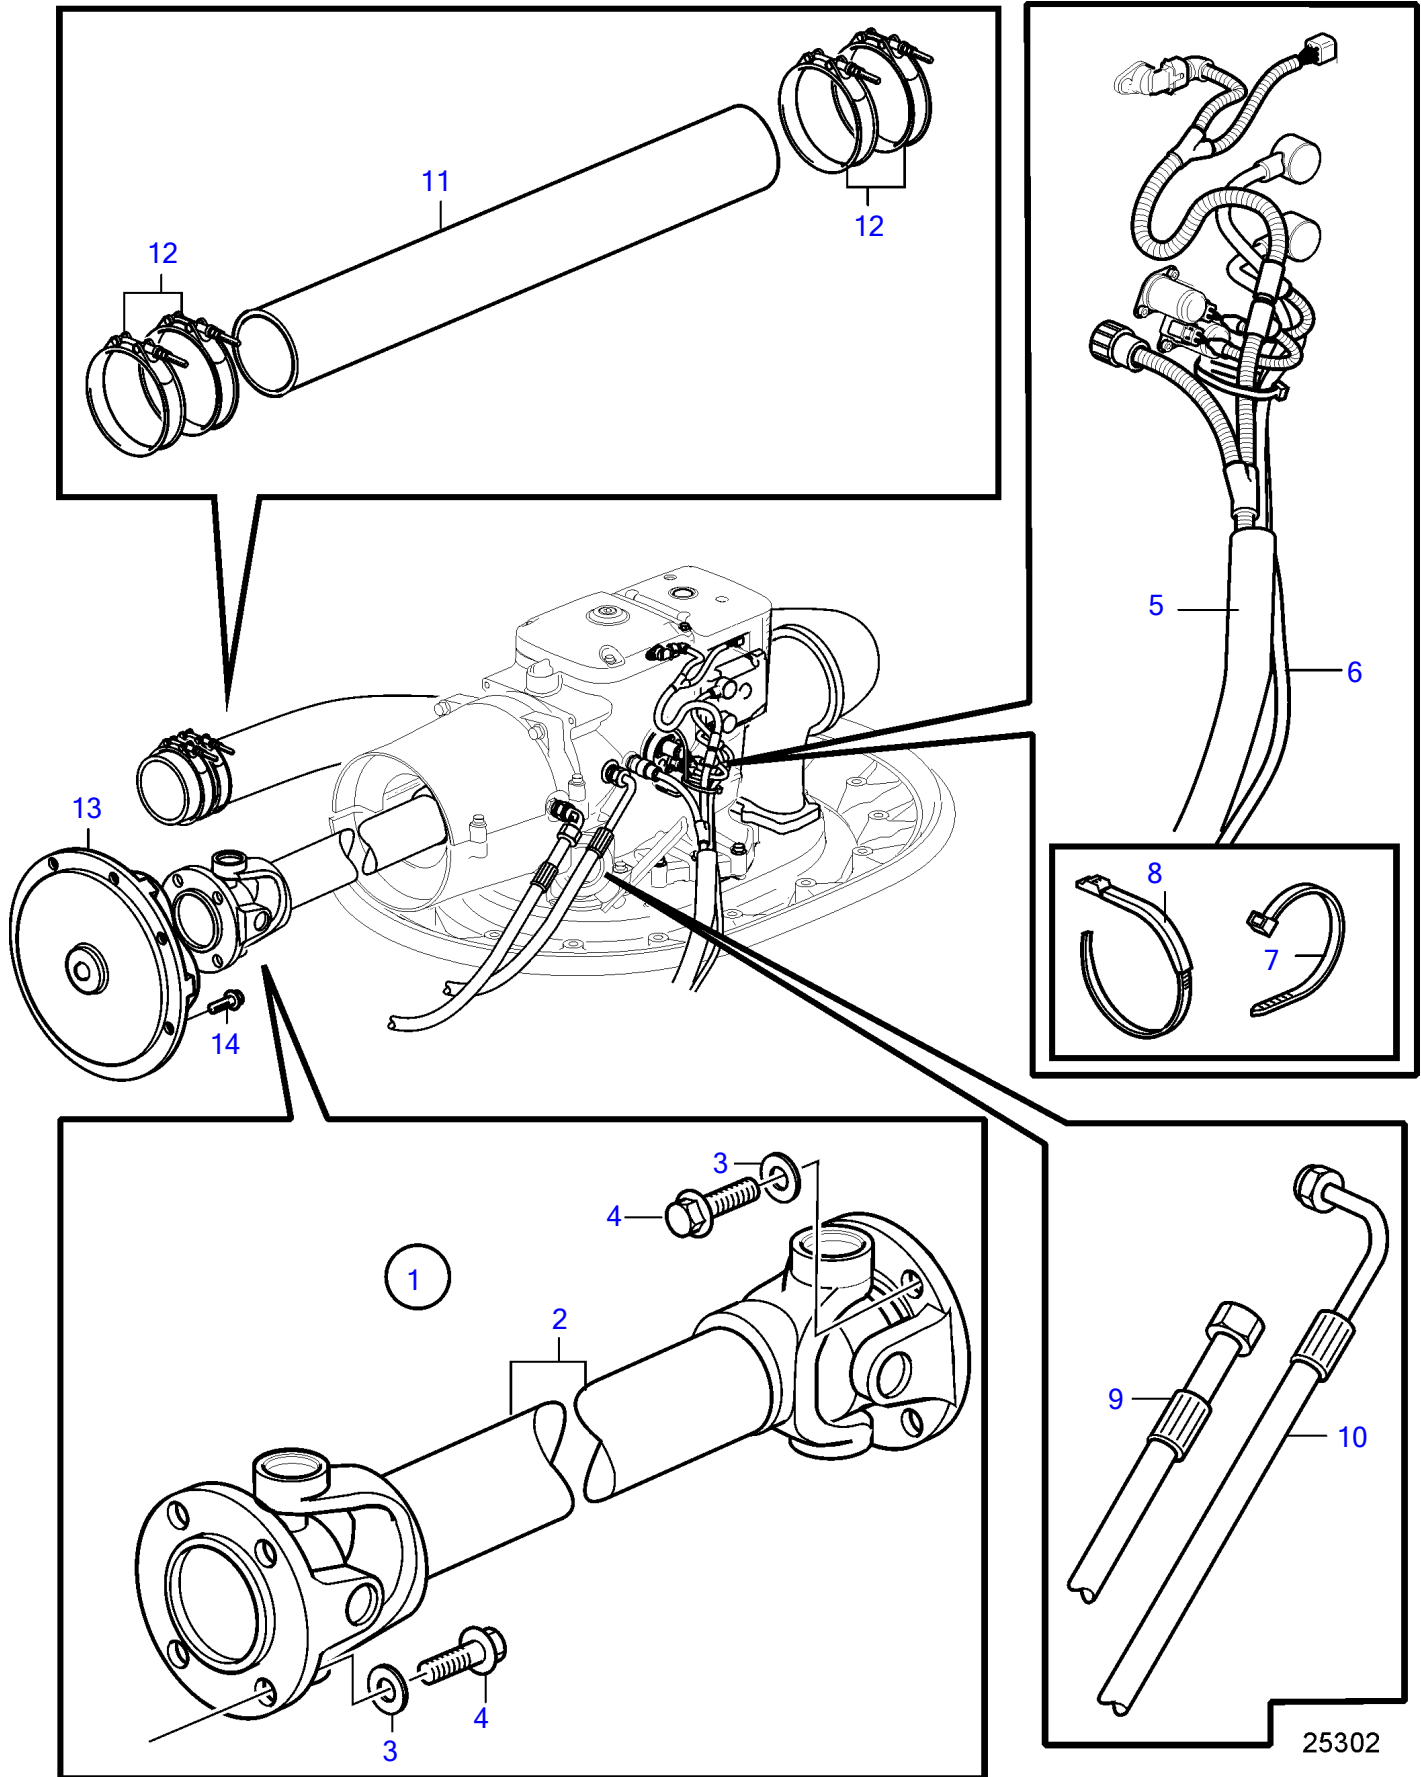

IPS3-A

IPS3-A

REF	PART NO.	QTY	DESCRIPTION	NOTES
1	(21446035)	1	Extension kit	Obsolete part
2	3884083	1	• Propeller shaft, l=std	
3	955897	8	• Washer	
4	965194	8	• Flange screw	
5	21761780	1	• Wiring harness	SN-3950001772, L=1300mm
	22023226		• Wiring harness	SN3950001773-, L=1700mm
	22023244	1	• Wiring harness	Option, L=5500mm
6	3594042	1	• Wiring harness, power supply	
7	948211	10	• Cable tie	
8	1075407	1	• Cable tie	
9	21356937	1	• Hose, oil cooler	L=1150mm
10	3889337	1	• Hose, oil cooler	L=1600mm
11	21227460	1	• Exhaust hose	8"
12	21609813	4	• Hose clamp	
13	22220710	1	Flexible coupling	
14	965195	8	Flange screw	