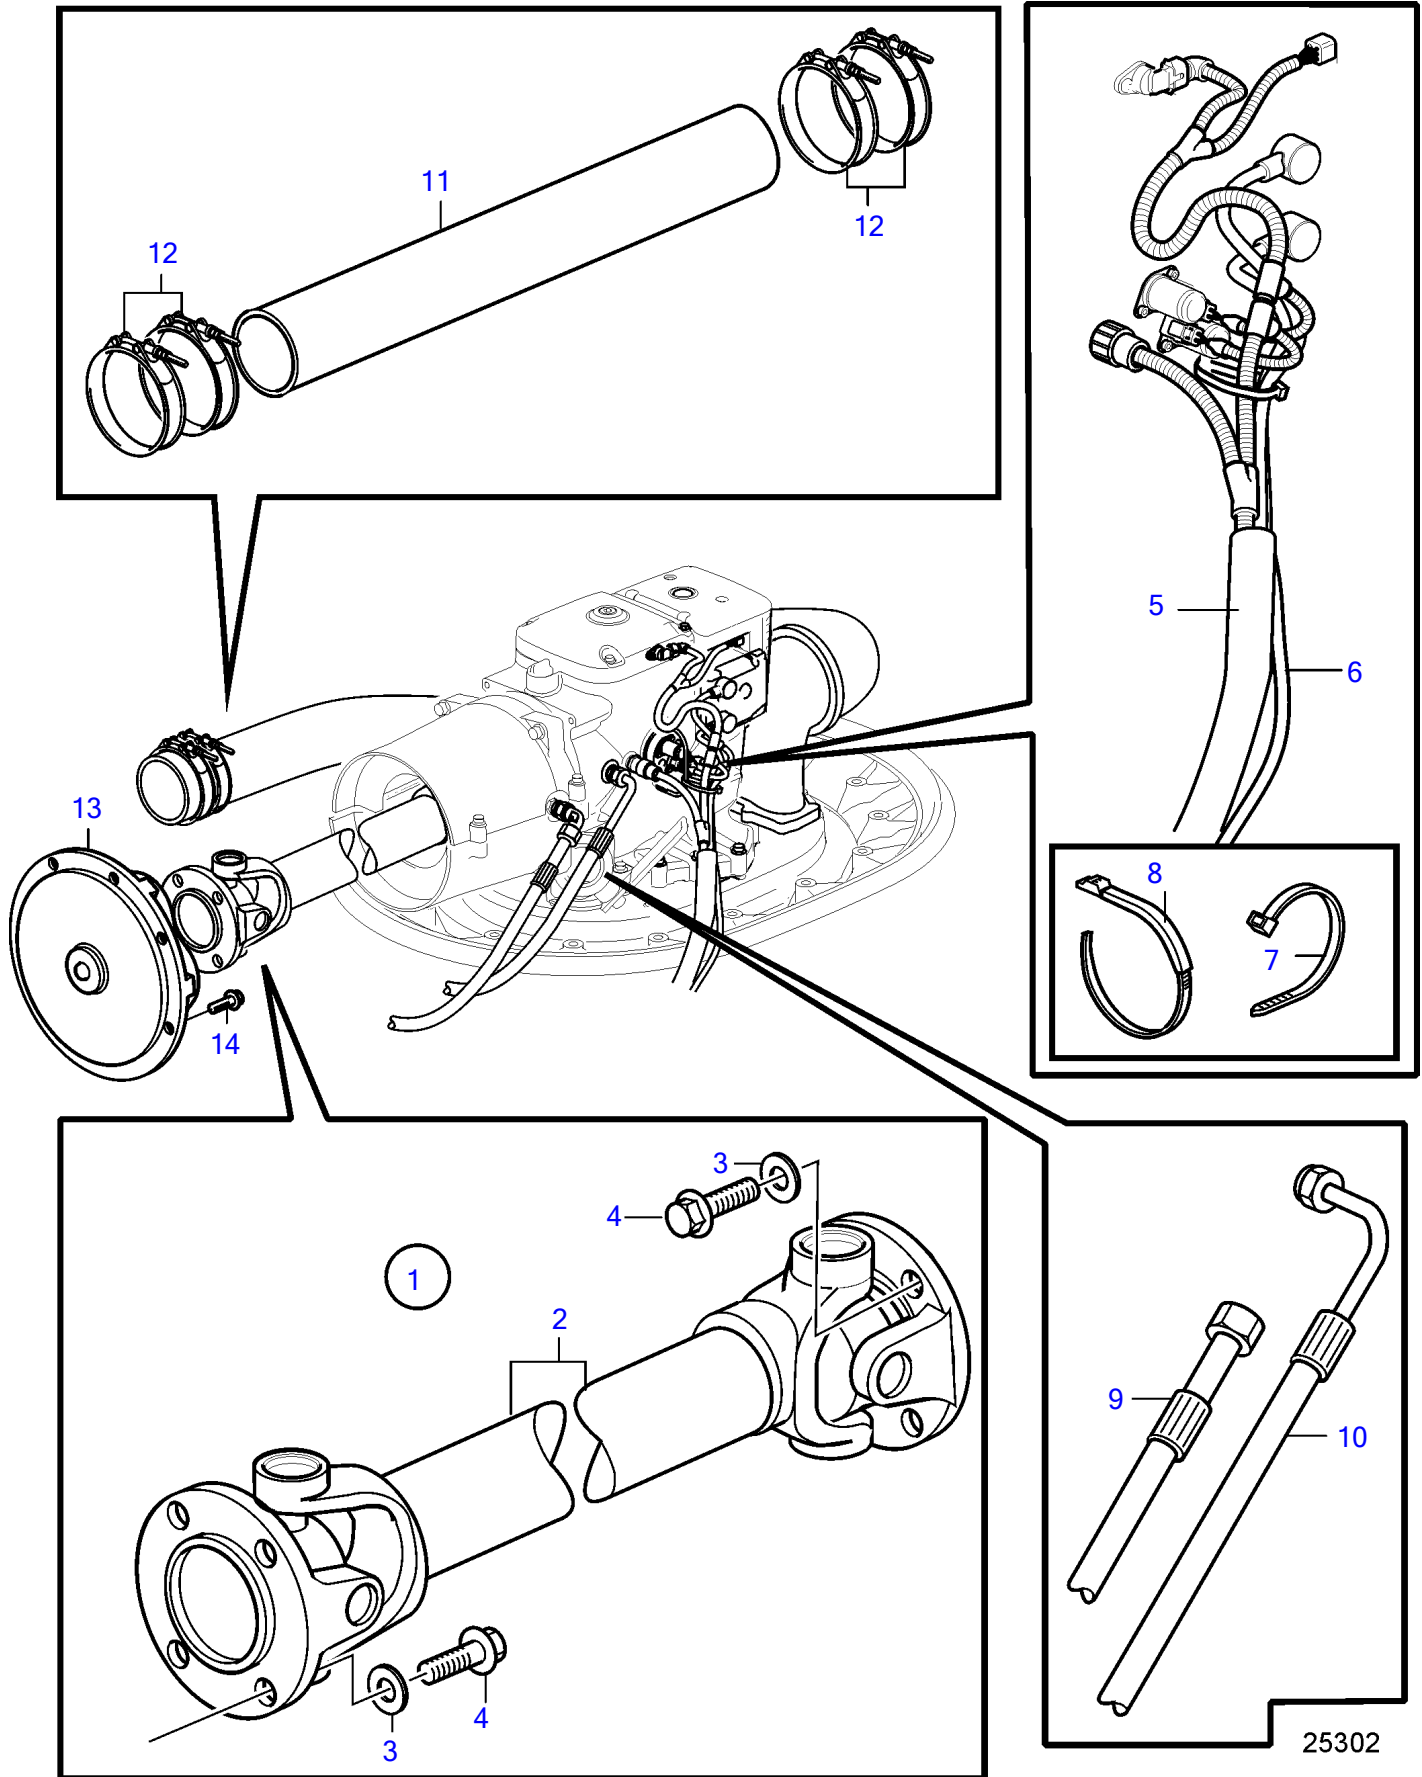

IPS3-A

IPS3-A

REF	PART NO.	QTY	DESCRIPTION	NOTES
1	(21446040)	1	Extension kit	Obsolete part
2	3889354	1	• Propeller shaft	
3	965194	8	• Flange screw	
4	955897	8	• Washer	
5	21493370	1	• Wiring harness	SN-3950001772, L=3500mm
	22023242	1	• Wiring harness	SN3950001773-, L=3500mm
	22023244	1	• Wiring harness	Option, L=5500mm
6	3594042	1	• Wiring harness, power supply	
7	948211	10	• Cable tie	
8	1075407	1	• Cable tie	
9	21356943	1	• Hose, oil cooler	L=3800mm
10	3889341	1	• Hose, oil cooler	L=3300mm
11	21227466	1	• Exhaust hose	8"
12	21609813	4	• Hose clamp	
13	22220710	1	Flexible coupling	
14	965195	8	Flange screw	