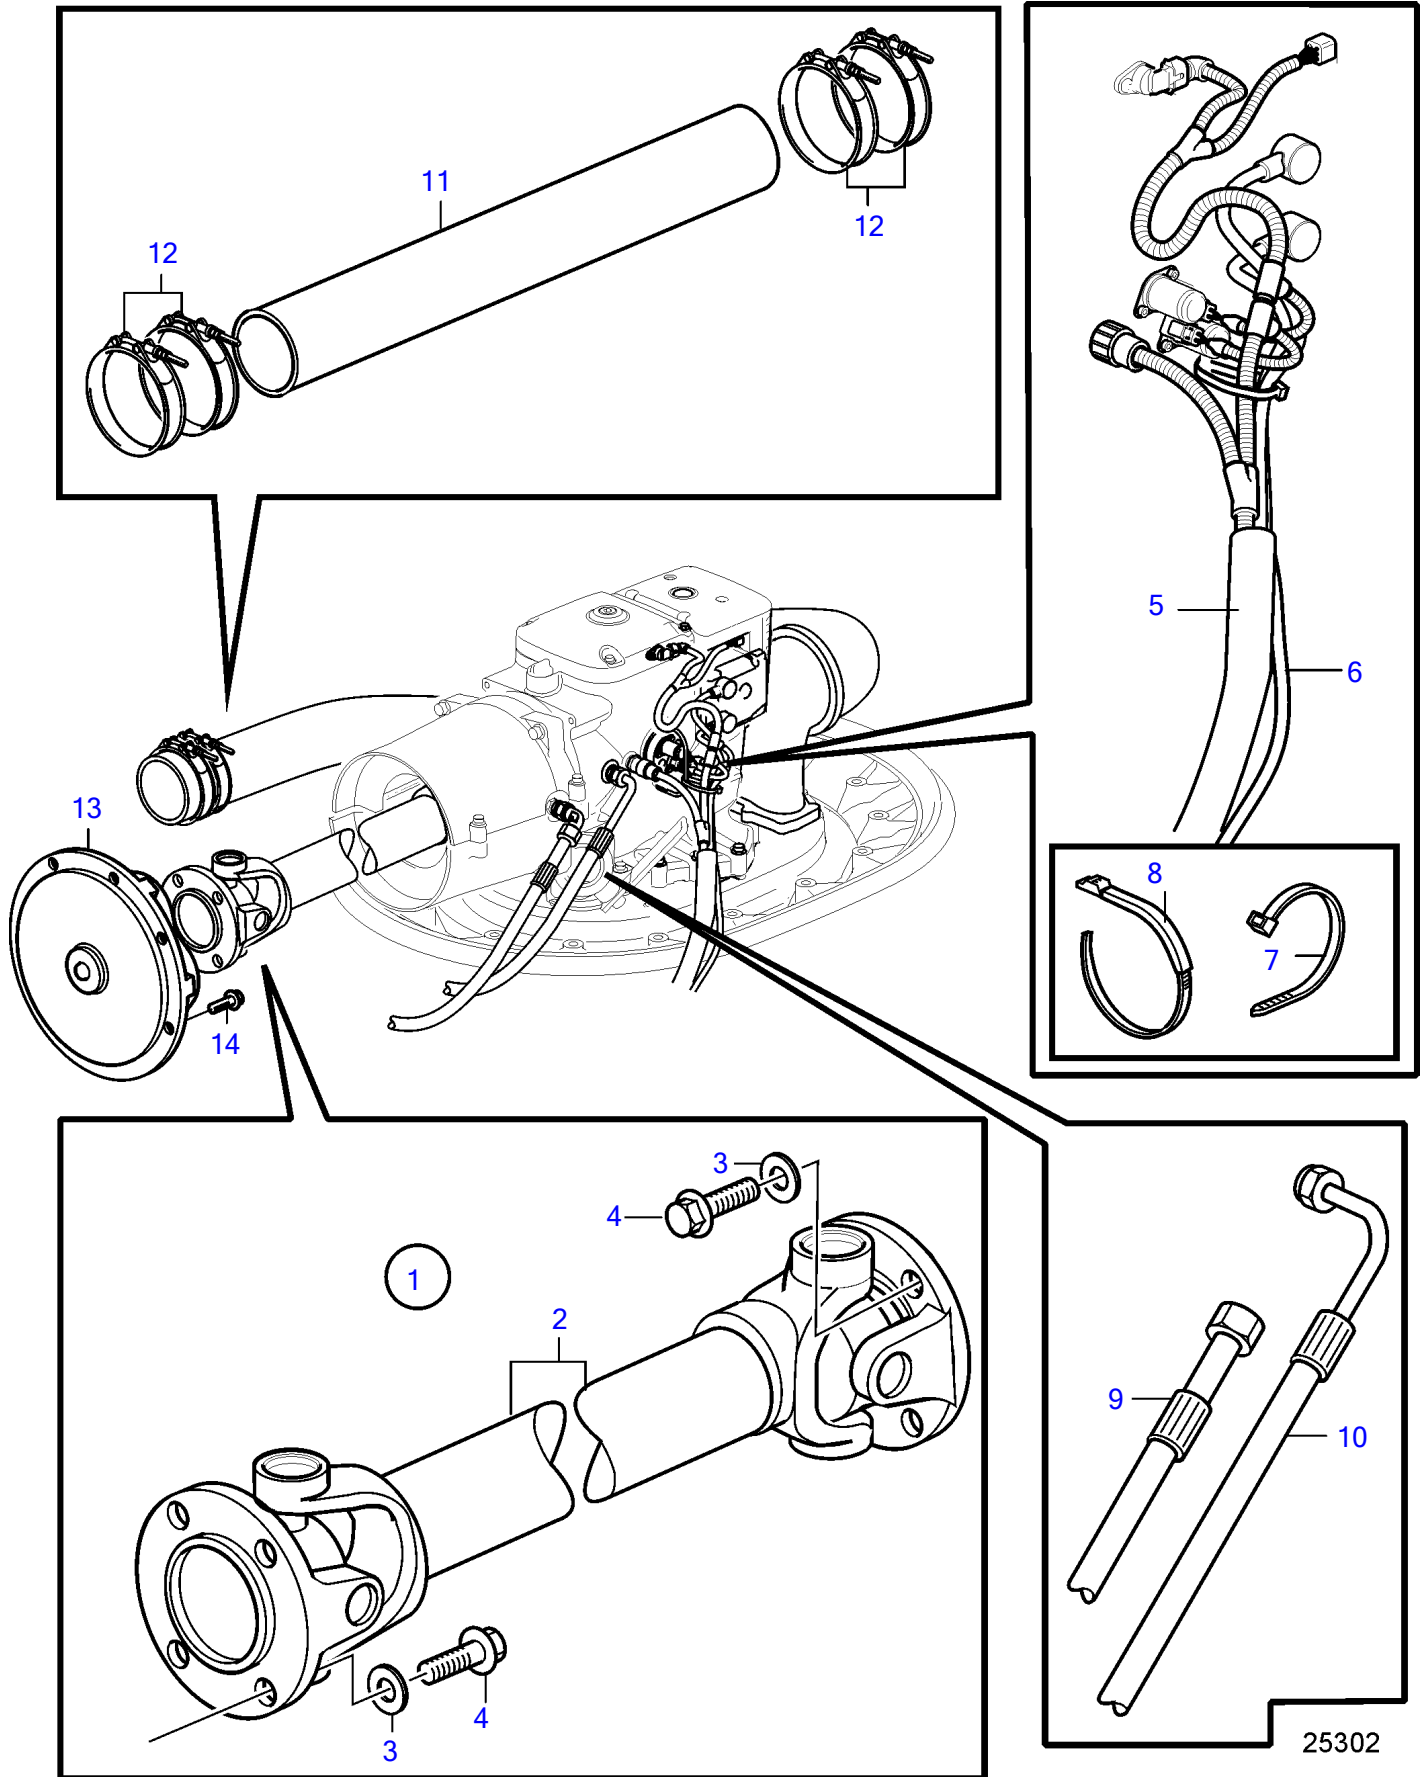

IPS3-A

IPS3-A

REF	PART NO.	QTY	DESCRIPTION	NOTES
1	(21446039)	1	Extension kit	Obsolete part
2	3889353	1	• Propeller shaft	
3	955897	8	• Washer	
4	965194	8	• Flange screw	
5	21493369	1	• Wiring harness	SN-3950001772, L=3100mm
	22023241	1	• Wiring harness	SN3950001773-, L=3100mm
	22023244	1	• Wiring harness	Option, L=5500mm
6	3594042	1	• Wiring harness, power supply	
7	948211	10	• Cable tie	
8	1075407	1	• Cable tie	
9	3889341	1	• Hose, oil cooler	L=3300mm
10	3889340	1	• Hose, oil cooler	L=2800mm
11	21227465	1	• Exhaust hose	8"
12	21609813	4	• Hose clamp	
13	22220710	1	Flexible coupling	
14	965195	8	Flange screw	