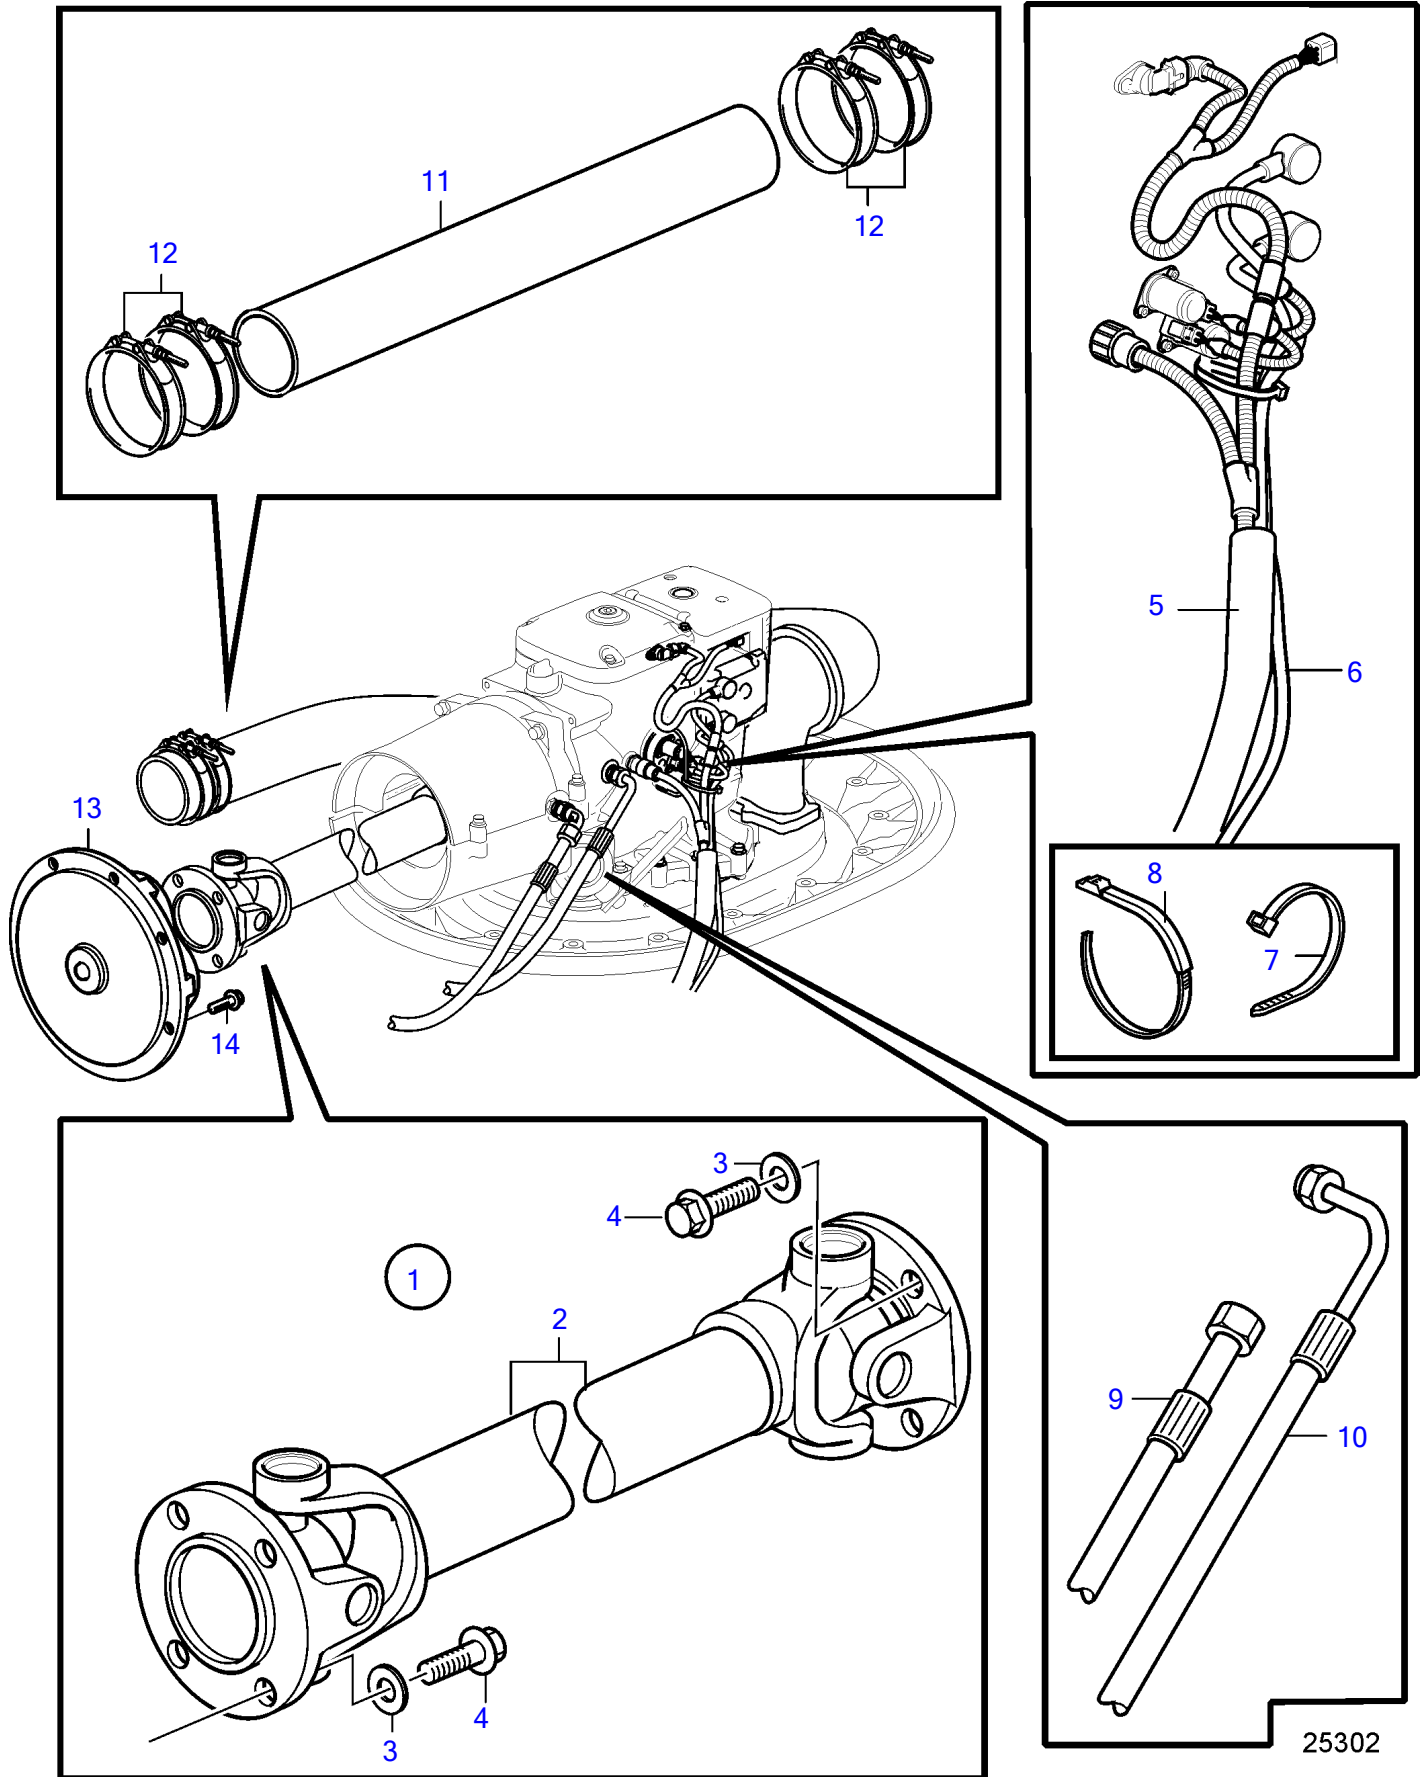

IPS3-A

IPS3-A

REF	PART NO.	QTY	DESCRIPTION	NOTES
1	(21446038)	1	Extension kit	Obsolete part
2	3889352	1	• Propeller shaft	
3	955897	8	• Washer	
4	965194	8	• Flange screw	
5	21493368	1	• Wiring harness	SN-3950001772, L=2600mm
	22023241	1	• Wiring harness	SN3950001773-, L=2600mm
	22023244	1	• Wiring harness	Option, L=5500mm
6	3594042	1	• Wiring harness, power supply	
7	948211	10	• Cable tie	
8	1075407	1	• Cable tie	
9	21356942	1	• Hose, oil cooler	L=3000mm
10	3889339	1	• Hose, oil cooler	L=1800mm
11	21227464	1	• Exhaust hose	8"
12	21609813	4	• Hose clamp	
13	22220710	1	Flexible coupling	
14	965195	8	Flange screw	