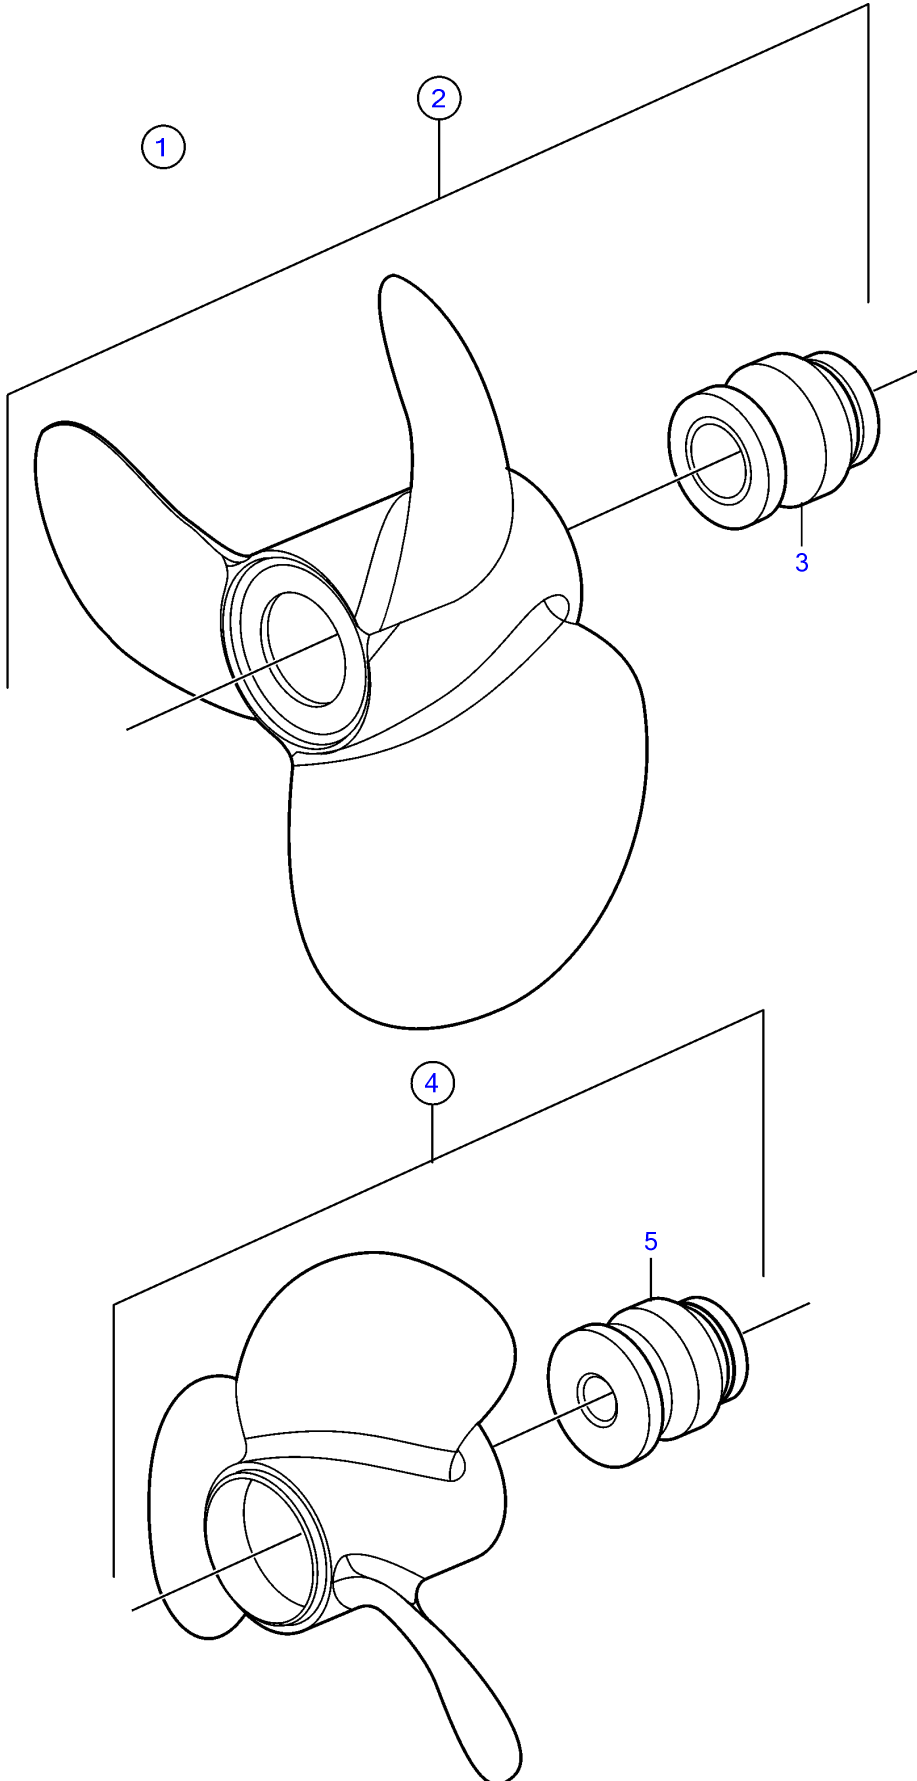

DP-C1, DP-D1

20590

DP-C1, DP-D1

REF	PART NO.	QTY	DESCRIPTION	SEE SEC.	NOTES
1	3860877	1	Propeller, stainless steel		Set, C2
			• Bulletin P-44-7-1	P-44-7-1-EN	Duoprop Propellers
1	3860878	1	Propeller, stainless steel		Set, C3
	3857495	1	Propeller, stainless steel		Set, C4
	3857496	1	Propeller, stainless steel		Set, C5
	3857497	1	Propeller, stainless steel		Set, C6
	3857498	1	Propeller, stainless steel		Set, C7
2	3860602	1	• Propeller, stainless steel		Front, C2
	3860604	1	• Propeller, stainless steel		Front, C3
	3857461	1	• Propeller, stainless steel		Front, C4
	3857462	1	• Propeller, stainless steel		Front, C5
	3857463	1	• Propeller, stainless steel		Front, C6
	3857464	1	• Propeller, stainless steel		Front, C7
3	872552	1	• • Propeller bushing, front		
4	3860603	1	• Propeller, stainless steel		Rear, C2
	3860605	1	• Propeller, stainless steel		Rear, C3
	3857465	1	• Propeller, stainless steel		Rear, C4
	3857466	1	• Propeller, stainless steel		Rear, C5
	3857467	1	• Propeller, stainless steel		Rear, C6
	3857468	1	• Propeller, stainless steel		Rear, C7
5	872553	1	• • Propeller bushing, rear		