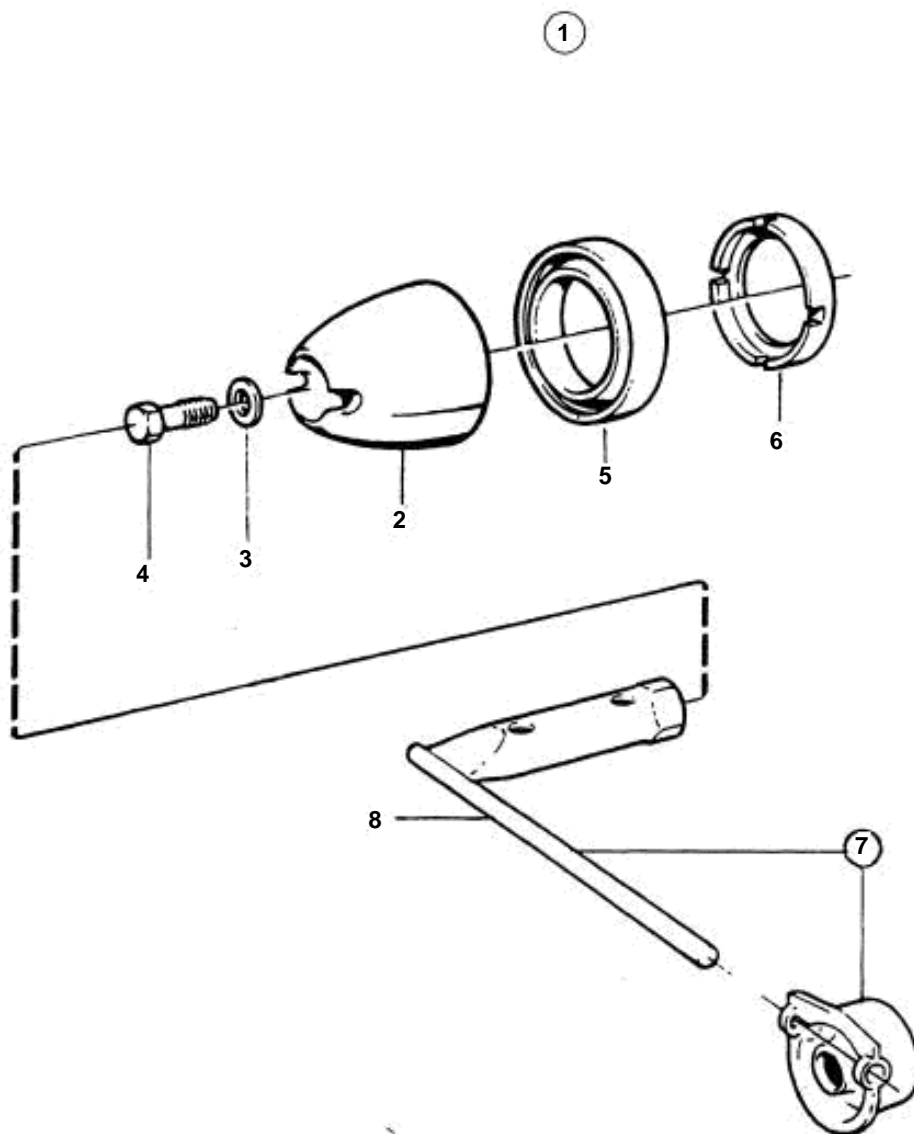

DP - PROPELLER CONE KIT, TOOL, CONE TIGHTENING

DP - PROPELLER CONE KIT, TOOL, CONE TIGHTENING

REF	PART NO.	QTY	DESCRIPTION	NOTES
1	872549	1	Propeller cone kit	
2		1	· PROPELLER CONE	
3	943194	1	· Washer	
4	872546	1	· Lock screw	
5	853676		· Spacer ring	For diesel engine with duoprop drive unit.
6	854294	1	· Plastic washer	
7	873058	1	Tool kit	
8	872773	1	· Tool kit	