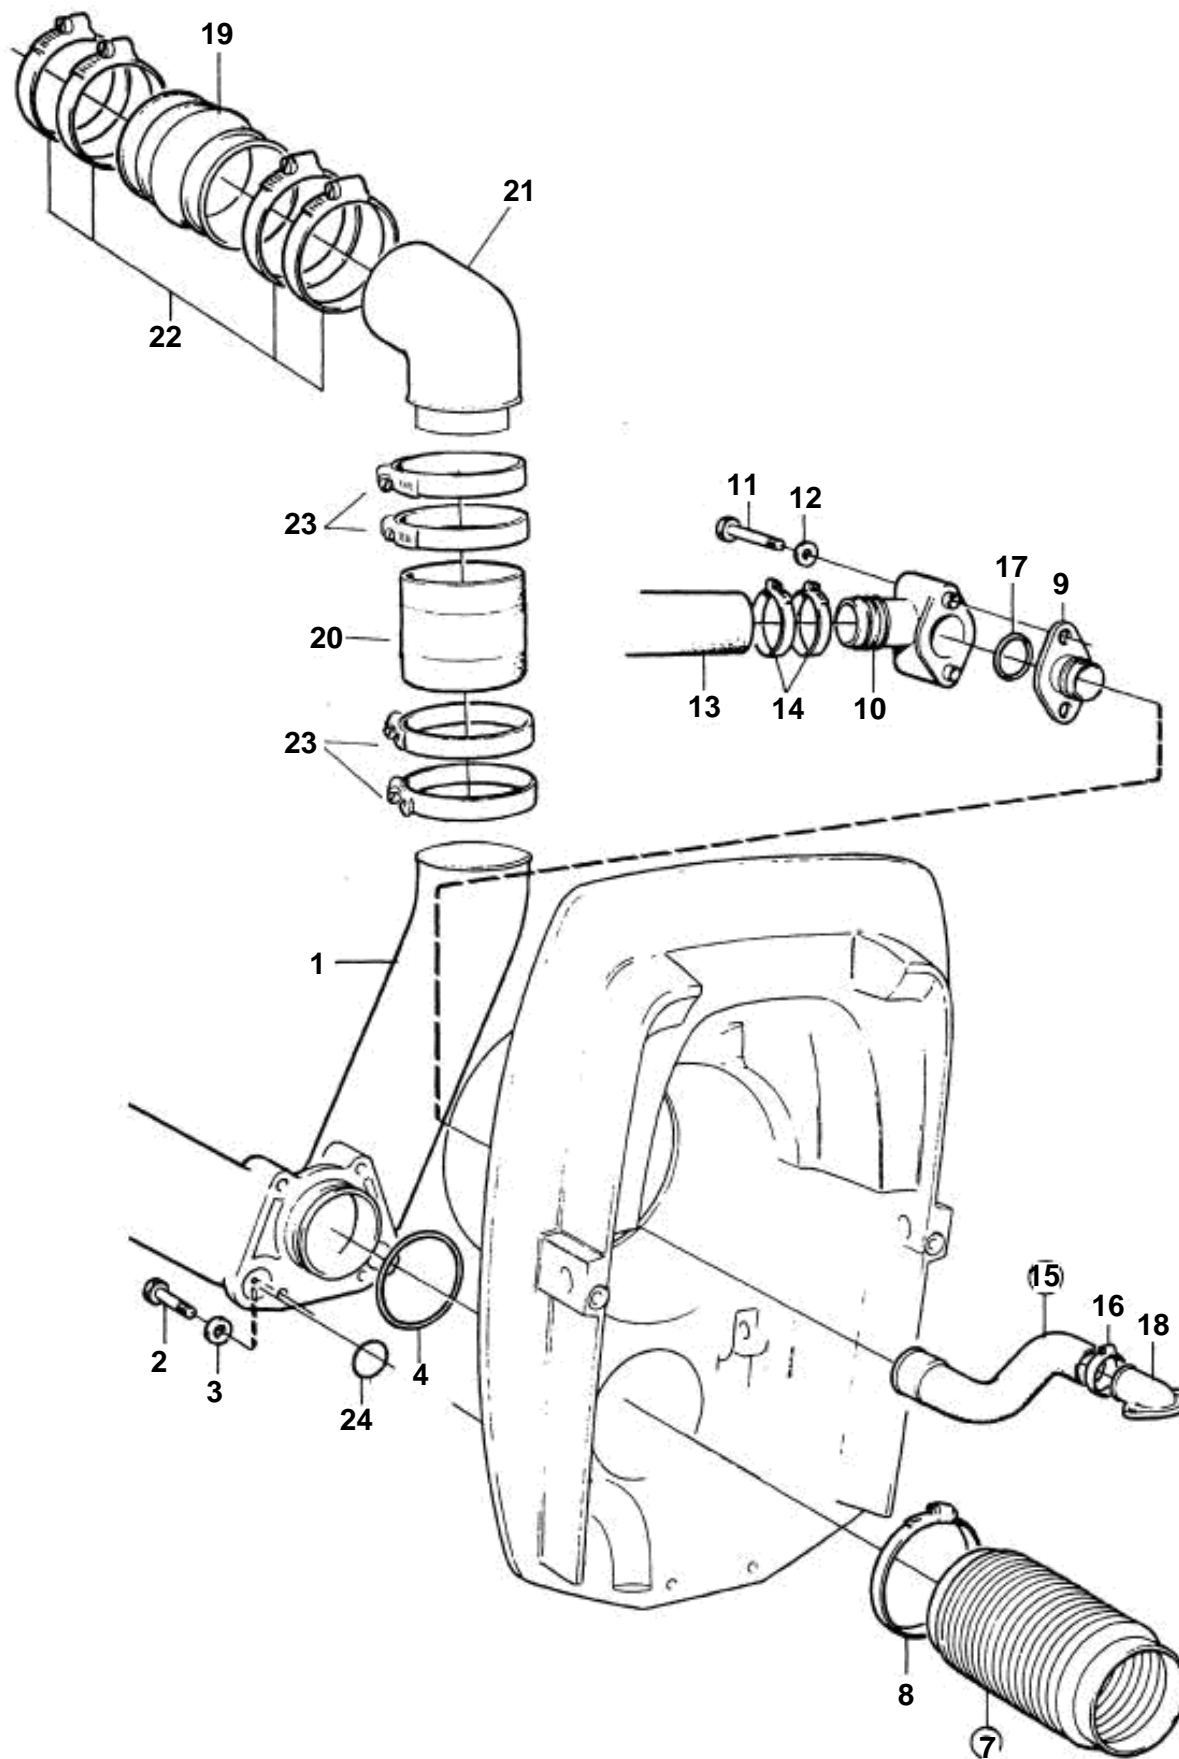

DP - EXHAUST PIPE AND COOLING WATER PIPE

DP - EXHAUST PIPE AND COOLING WATER PIPE

REF	PART NO.	QTY	DESCRIPTION	NOTES
1	3851000	1	Exhaust pipe	
2	970958	4	Screw	
3	960148	4	Washer	
4	925256	1	O-ring	
5	872048	2	Exhaust hose	
6	853012	8	Hose clamp	
7	876631	1	Bellows kit	
8	872531	2	· Hose clamp	
9	872334	1	Nipple	
10	872336	1	Hose nipple, 4.3 GS	
11	955516	2	Screw	
12	955893	2	Washer	
13	3850283	1	Hose, 4.3 GS, 5.7 GL, GiHOSE (D, 4.3 GS, 5.7 GL, Gi	Intake-sea water pump
14	961669	2	Hose clamp	
15	876632	1	Hose kit	
16	853548	1	· Hose clamp	
17	925064	1	· O-ring	
18		1	HOSE CONNECTION	
19	3852696	2	Exhaust hose	
20	3852741	2	Hose	
21	3850212	2	Exhaust pipe	
22	3853860	8	Clamp	
23	3853791	8	Clamp	
24	925064	2	· O-ring	