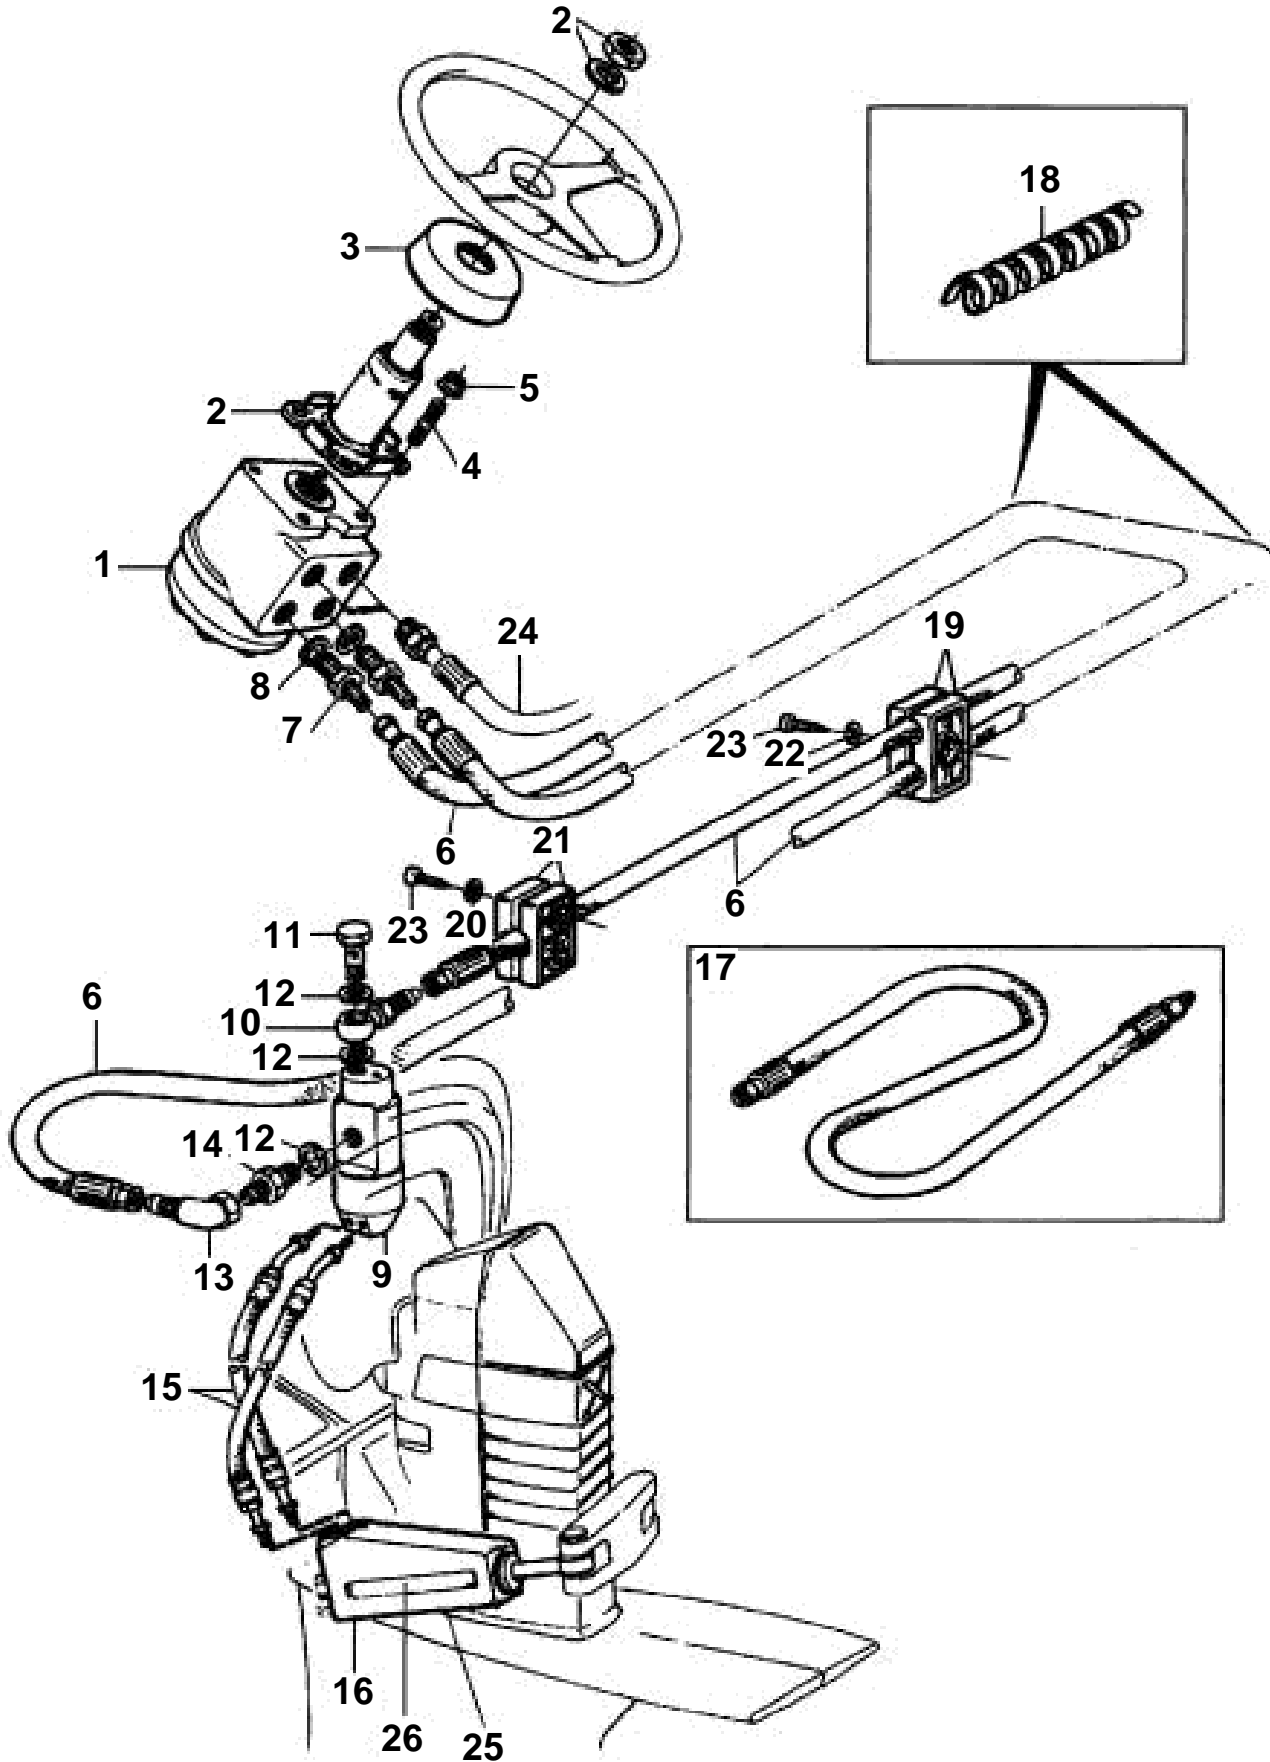

DPX-STEERING & STEERING CYLINDERS (SINGLE INSTALLATION)

DPX-STEERING & STEERING CYLINDERS (SINGLE INSTALLATION)

REF	PART NO.	QTY	DESCRIPTION	NOTES
1	872155	1	Control unit	
2	872157	1	Retainer	
3	873357	1	Cover	
4	924085	4	Stud	
5	971095	4	Nut	
6	872158	2	Hose	
7	873340	2	Nipple	
8	873341	2	Washer	
9	872956	1	Grommet	
10	873325	1	Banjo nipple	
11	873326	1	Hollow screw	
12	873327	3	Washer	
13	873328	1	Elbow nipple	
14	873329	1	Nipple	
15	872593	4	Hose	
16	873231	2	Steering cylinder	Mounted on the intermediate housing of the DPX drive unit.
17	872169	1	Hydraulic hose	
18	873331	1	Coil	
19	873335	1	Clamp	
20	873337	1	Washer	
21	873336	1	Clamp	
22	873338	1	Washer	
23	873339	3	Screw	
24	872158	2	Hose	
25	872793	2	Zinc anode kit	
26	872965	2	Decal, Steering cylinder	