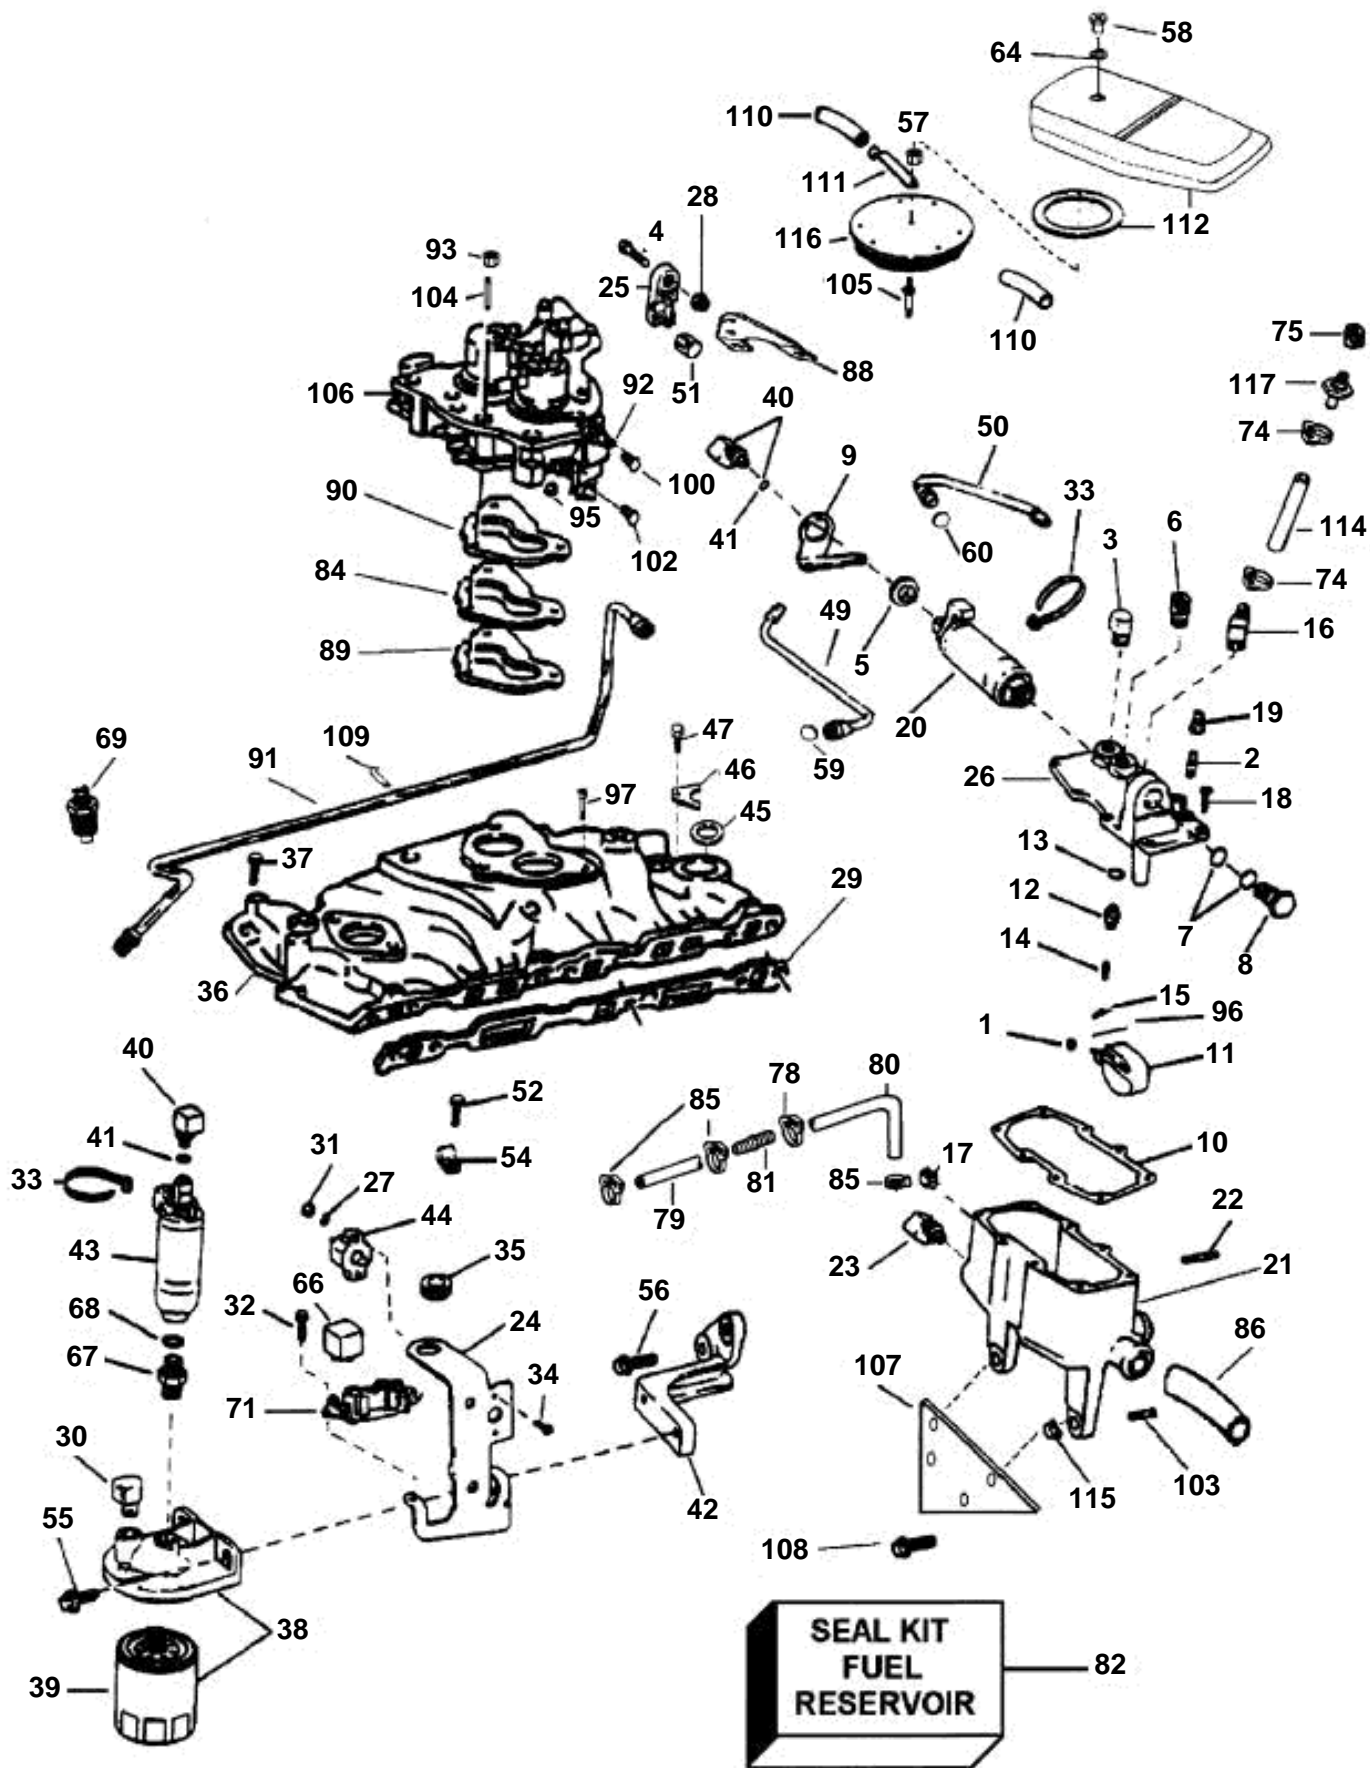

# FUEL SYSTEM & INTAKE MANIFOLD

REF	PART NO.	QTY	DESCRIPTION	NOTES
1	3852034	1	Retainer, Float pin	Contents of fuel reservoir seal kit.
2	3854152	1	Valve, Pressure, reservoir	
3	3852017	1	Adapter, Fuel pump to reservoir	
4	3852048	1	Screw, Throttle cbl anchor to brkt	
5	3852481	1	Grommet, Fuel pump, reservoir	
6	3852462	1	Fitting, Return to reservoir	
7	3853642	2	O-ring, Retainer, fuel pump	Contents of fuel reservoir seal kit.
8	3853572	1	Hollow screw, Fuel pump to cover	
9	3853573	1	Bracket, Fuel pump grommet	
10	3853574	1	Gasket, Cover, reservoir	Contents of fuel reservoir seal kit.
11	3853575	1	Float, Reservoir	
12	3853576	1	Seat, Float needle	Contents of fuel reservoir seal kit.
13	3853577	1	Gasket, Float needle seat	
14	3853578	1	Needle, Float	
15	3853579	1	Clip, Needle to float	
16	3853597	1	Elbow, Vent, reservoir to intake	
17	3852167	1	Plug, Reservoir drain	
18	3853606	8	Screw, Cover to reservoir	
19	3853616	1	Protective cap, Pressure valve	
20	3854280	1	Fuel pump, High pressure	
21	3853624	1	Fuel tank	
22	3850571	1	· Stud, Oil cooler bracket	
23	3852484	1	Nut, Reservoir to thermostat	
24	3853544	1	Bracket, Support	
25	3850266	1	Anchorage, Throttle cable	
26	3854405	1	Cover	
27	3852001	2	Lock washer, Circuit breaker	
28	3852118	1	Nut, Throttle cable anchor	
29	3854269	1	Gasket kit, Intake manifold	
30	3852013	1	Riser, Fuel line to pump	
31	3852064	1	Nut, Circuit breaker	
32	3852208	1	Screw, Relay to support	
33	3852158	2	Lock strap, Cable	
34	3853620	2	Screw, Circuit breaker	
35	3852481	1	Grommet, Fuel pump bracket	
36	3854532	1	Inlet pipe	
37	3853196	8	Screw, Intake	
	3852580	4	Screw, Intake	
38	3850861	1	Cover	
39	3851218	1	· Fuel filter	
40	3853494	2	Fitting, Fuel line to fuel pump	
41	3850820	1	· O-ring, Fitting	
42	3853310	1	Bracket, Fuel pump & filter	
43	3854902	1	Fuel pump, Low pressure	
44	3854163	1	Breaker, 20A Fuel pmp	
45	3852109	1	Gasket, Distributor	
46	3852108	1	Clamp, Distributor	
47	3853557	1	Screw, Distributor	
49	3850277	1	Fuel pipe, Pump to TBI	
50	3850278	1	Fuel pipe, TBI to reservoir	
51	3852092	2	Clamp, Throttle cable	
52	3852115	1	Screw, Clamp, fuel line	
54	3852231	1	Clamp, Fuel line to valve cover	
55	3853266	2	Screw, Fuel filter bracket	
56	3853326	2	Screw, Bracket to head	
57	3853561	1	Nut, Flame arrestor to TBI	
58	3852749	1	Nut, Flame arrestor, cover	
59	3850424	1	O-ring, Fuel line, TBI inlet	
60	3850423	1	O-ring, Fuel line, TBI return	
	3852434	1	Clamp, Engine cable to intake	
	3852075	1	Plug, Intake	
64	3852007	1	Washer, Nut, Fame arrestor cover	
66	3850403	1	Relay, Fuel pump	
67	3853493	1	Fitting, Filter outlet to pump	