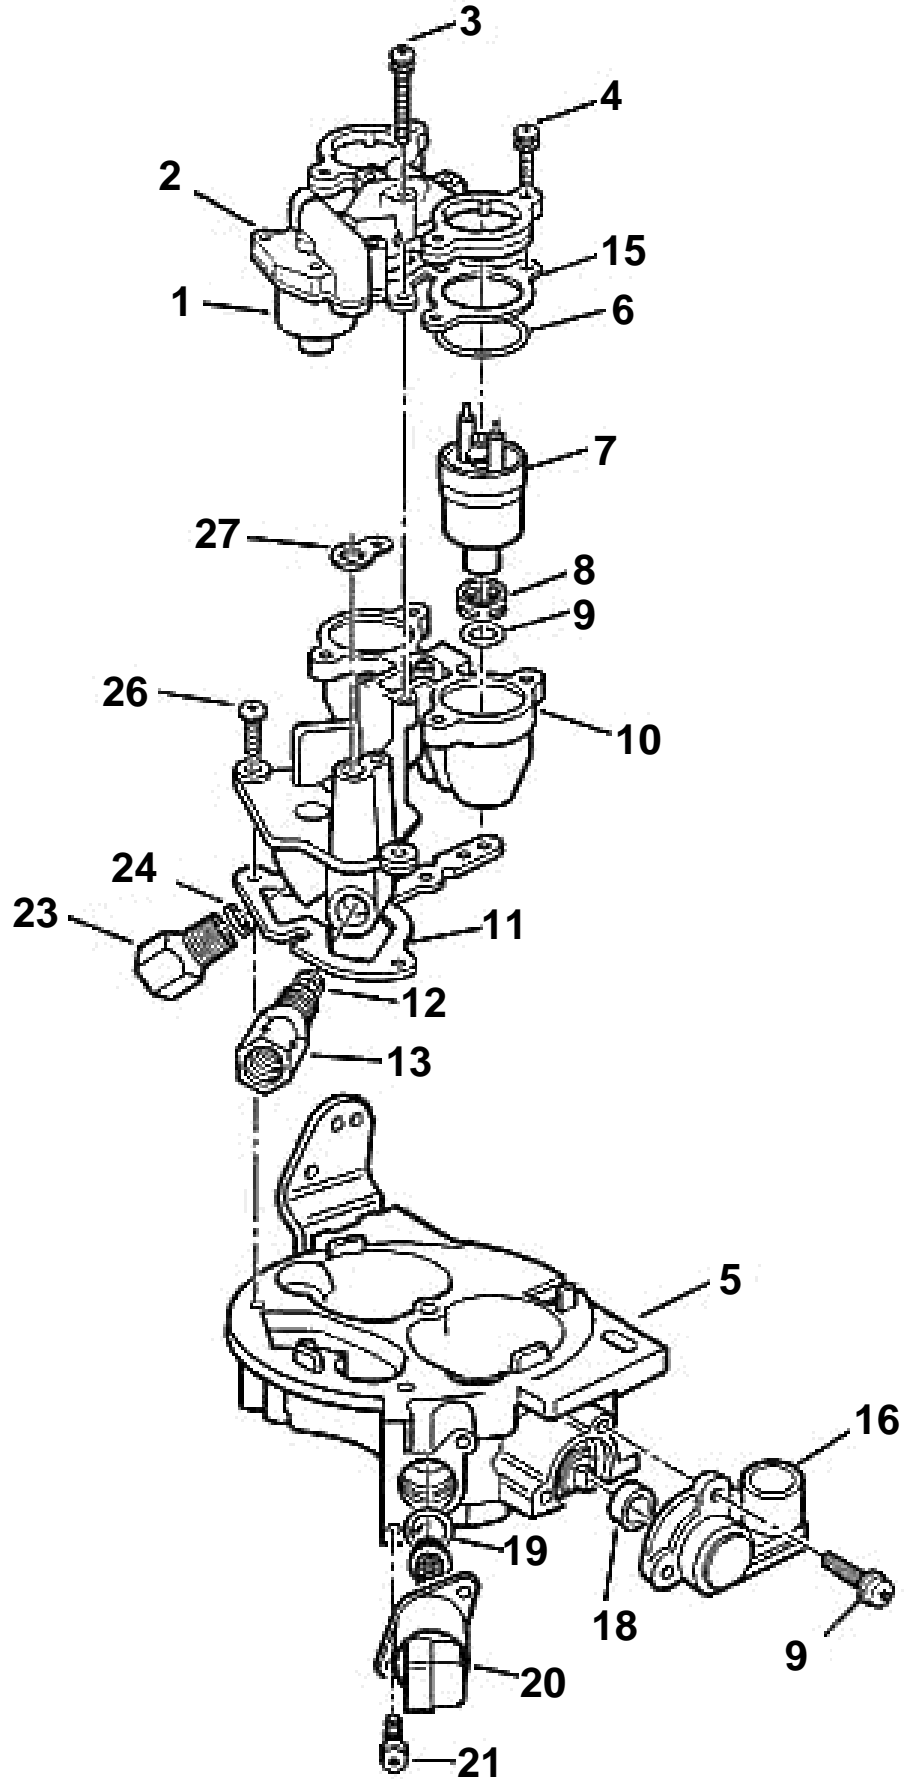

THROTTLE BODY INJECTION SERVICE KITS

THROTTLE BODY INJECTION SERVICE KITS

REF	PART NO.	QTY	DESCRIPTION	NOTES
1		1	REGULATOR, Fuel pressure	TBI assy is only serviceable by the kits listed below.
2		1	COVER, Fuel meter	
3		3	SCREW, Cover, long	
4		5	SCREW, Cover, short	
5		1	THROTTLE BODY	
6		2	O-RING, Fuel injector, upper	
7		2	FUEL INJECTOR	
8		2	FILTER, Fuel injector inlet	
9		2	O-RING, Fuel injector, lower	
10		1	BODY, Fuel meter	
11		1	GASKET, Throttle body to fuel meter body	
12		1	GASKET, Fuel outlet nut	
13		1	NUT, Fuel outlet	
15		1	GASKET, Cover, fuel meter	
16		1	THROTTLE POSITION SENSOR	
17		2	SCREW, Throttle position sensor	
18		1	SEAL, Throttle position sensor	
19		1	O-RING, IAC valve	
20		1	IDLE AIR CONTROL (IAC) VALVE	
21		2	SCREW, IAC valve	
23		1	NUT, Fuel inlet	
24		1	GASKET, Fuel inlet nut	
26		3	SCREW, Fuel meter body to throttle body	
27		1	GASKET, Fuel meter outlet	
	3856766	1	Nipple	Available separately
	3852158	1	Lock strap	Available separately
	3856395	1	Throttle body	
	3855179	1	Repair kit, 5, 6, 8, 9, 11, 12, 14, 19, 24	
	3857396	1	Repair kit, 1, 2, 3, 4, 5, 6, 7, 8, 9, 10, 11, 12, 14, 24, 25	
	3857397	1	Repair kit, 1, 2, 5, 14, 25	
	3857398	2	Injector, 5, 6, 7, 9, 14	
	3855183	1	Throttle body, Base assy package	
	3855184	1	Repair kit, 16, 18	
	3855185	1	Repair kit, 19, 20	
	3855186	1	Repair kit, 12, 13, 23, 24	
	3855187	1	Repair kit, 3, 4, 17, 21, 22	
	3855188	1	Repair kit	
	3855189	1	Repair kit, 5, 6, 8, 9, 14	