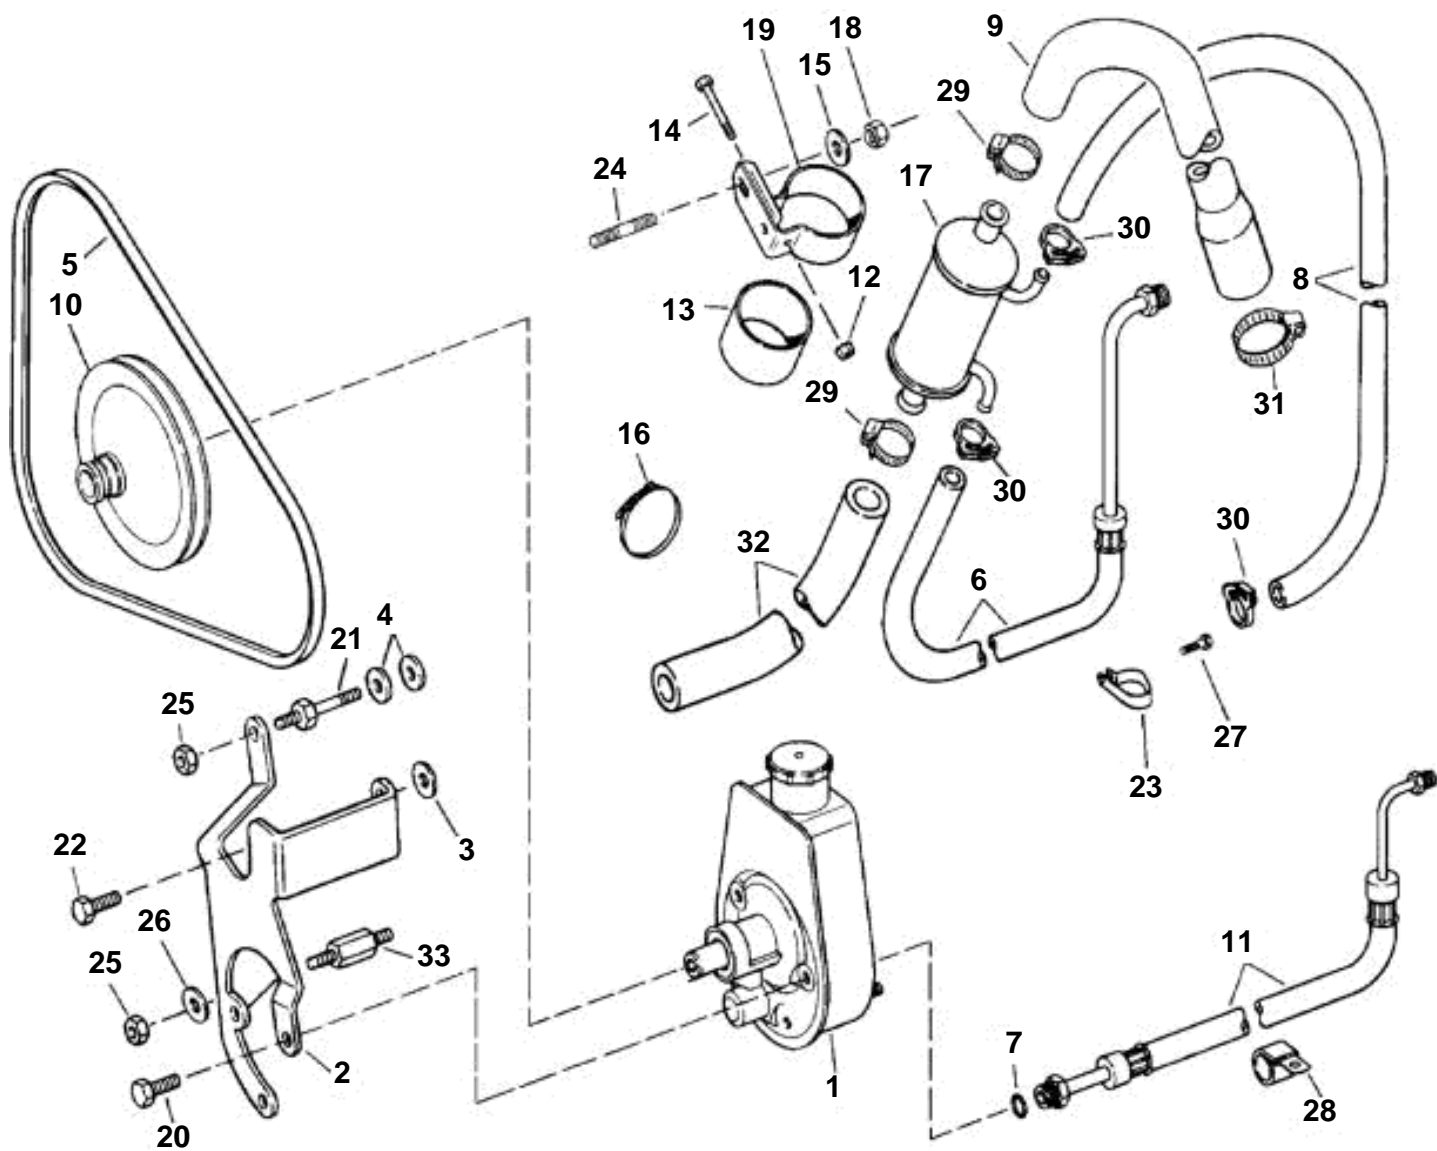

POWER STEERING PUMP, GL/GS

POWER STEERING PUMP, GL/GS

REF	PART NO.	QTY	DESCRIPTION	NOTES
1	3850491	1	Power steering pump	
2	3856871	1	Bracket, P/S pump to engine	
3	3852162	1	Washer, P/S pump bracket	
4	3852162	2	Washer, Stud, water pump & steering pump	
5	3852464	1	V-belt, P/S pump	
6	3854056	1	Hose, Cylinder to oil cooler	
7	3852497	1	O-ring, Pressure hose to steering pump	
8	3852839	1	Hose, Oil cooler to steering pump	Return
9	3852281	1	Hose, Gimbal to cooler	
10	3853804	1	Pulley, P/S pump	
11	3853918	1	Hose, P/S pump to pressure valve	
12	3852079	1	Nut, Oil cooler & bracket assy	
13	3853236	1	Spacer, Oil cooler	
14	3852126	1	Screw, Oil cooler & bracket assy	
15	3852058	1	Washer, Oil cooler clamp to reservoir	
16	3852158	2	Lock strap, P/S hoses	
17	3851921	1	Oil cooler	
18	3852177	1	Nut, P/S cooler clamp to reservoir	
	3853326	1	Screw, P/S cooler clamp to flywheel hsg	
19	3852218	1	Clamp, P/S cooler	
20	3853405	3	Screw, Steering pump bracket	
21	3852507	1	Stud, Bracket to water pump	
22	3853557	1	Screw, Steering pump bracket to cyl head	
23	3852837	1	Clamp, Hoses to cylinder head	Port, rear
24	3852093	1	Stud, Oil cooler clamp to reservoir	
25	3853403	2	Nut, Stud, P/S pump bracket	
26	3852054	1	Washer, Stud, P/S pump bracket	
27	3853557	1	Screw, Lift bracket/clamp, P/S hoses to head	Port, rear, lower Port
28	3852490	1	Clamp, Hoses to front mount	Port
29	3853780	2	Clamp, Hose, oil cooler	
	3853786	2	Clamp, Hose, oil cooler, water	
30	3852196	3	Clamp, Hose, P/S pump to oil cooler	Return
31	3853786	2	Clamp, Hose, water to gimbal hsg	
32	3858238	1	Hose, Cooler to water pump	
33	3856973	1	Stud, P/S pump bracket to engine	
	3852065	1	Nut, Oil cooler to flywheel hsg	Not shown