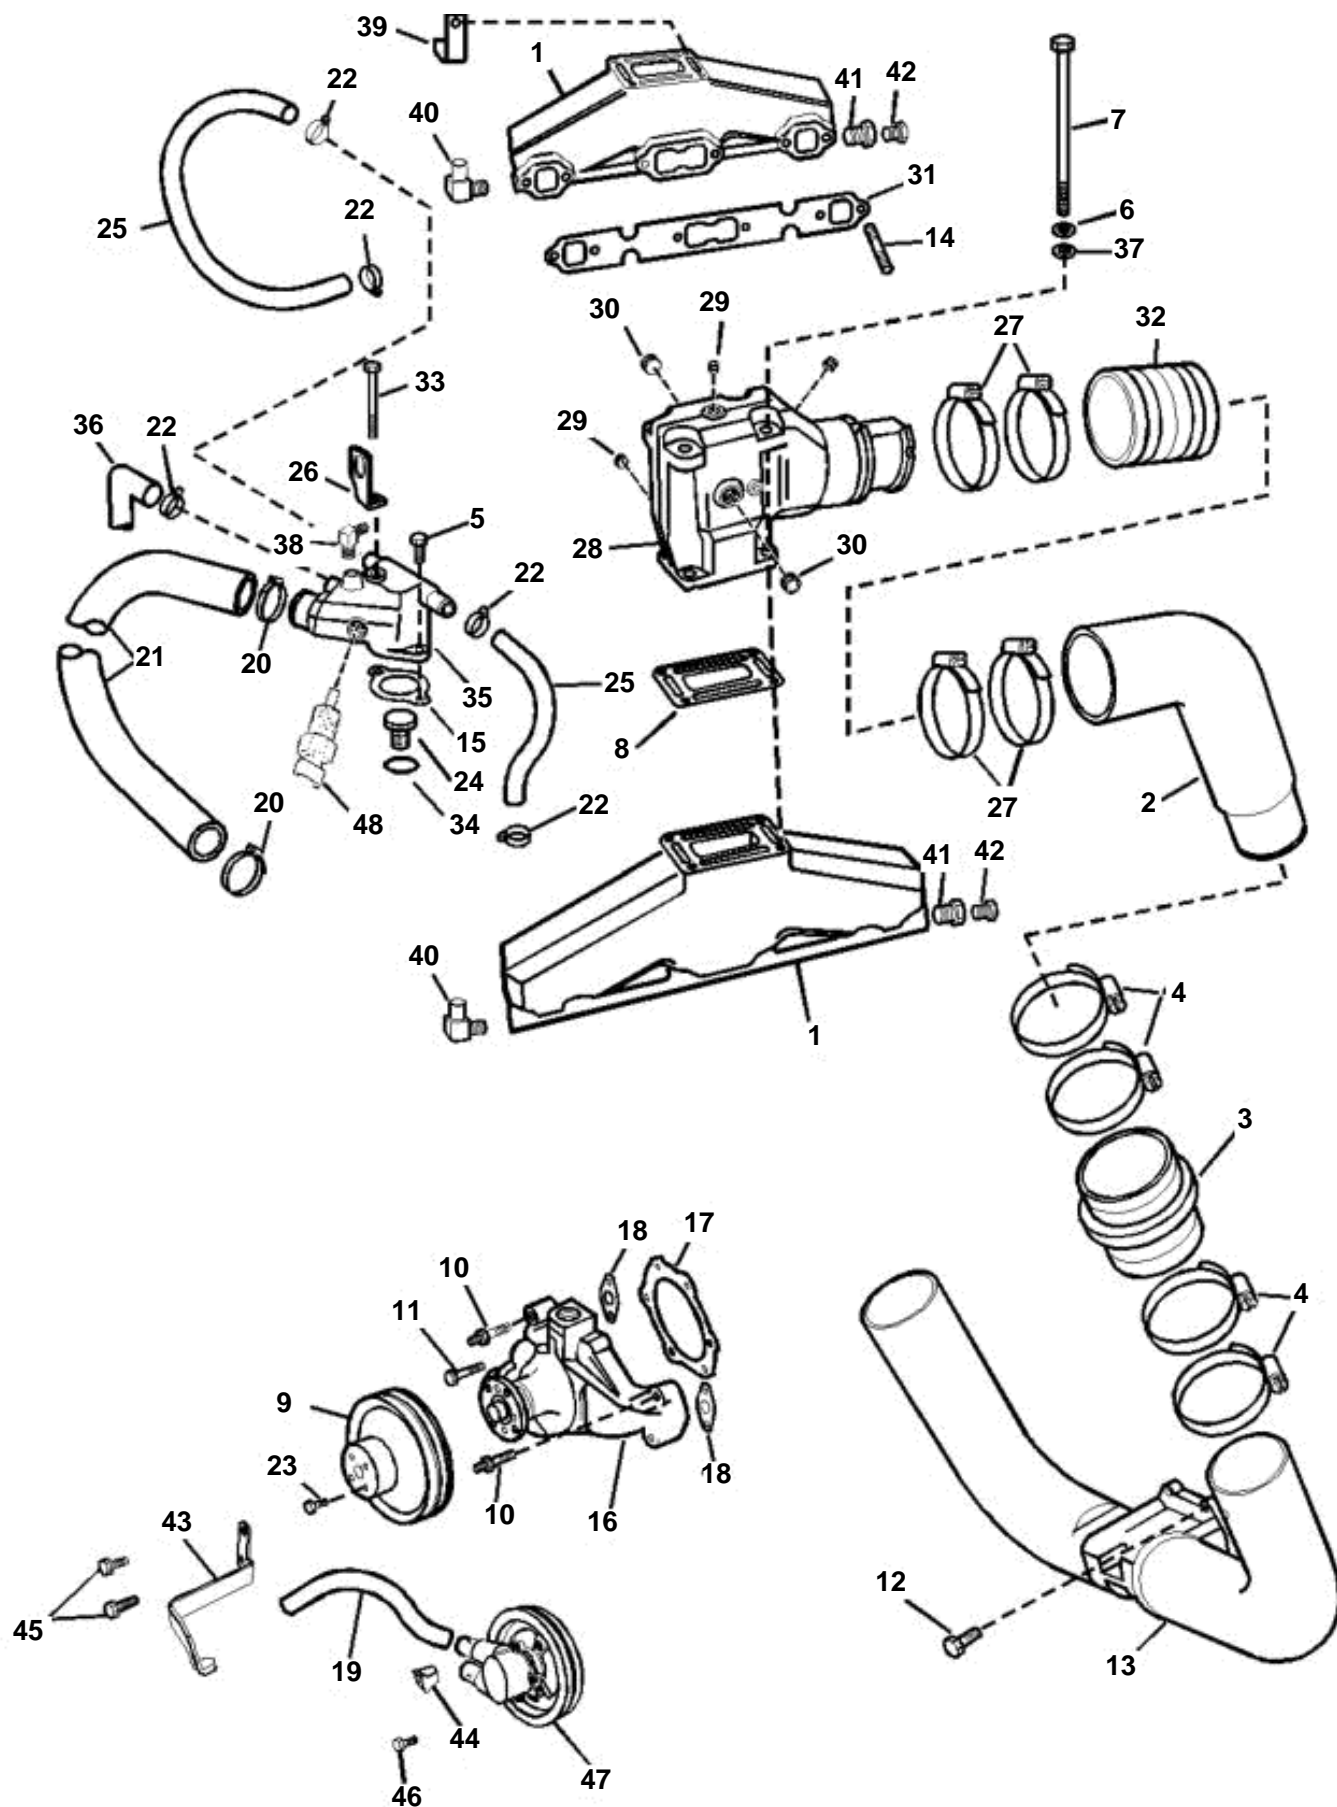

EXHAUST AND COOLING, Gi/GSi

EXHAUST AND COOLING, Gi/GSi

REF	PART NO.	QTY	DESCRIPTION	SEE SEC.	NOTES
1	3857723	2	Exhaust pipe		Port & stbd
2	3850214	1	Exhaust pipe		
	3852738	1	Exhaust pipe		
3	3852742	2	Exhaust hose, Upper exhaust pipe to exhaust pipe		
4	3852604	8	Clamp, Hose, upper to lower exhaust pipe		
5	3853401	1	Screw, Thermostat hsg to engine		Short
6	3852002	8	Lock washer, Exhaust elbow to manifold		
7	3852830	8	Screw, Exhaust elbow to manifold		
8	3850496	2	Gasket, Exhaust elbow to manifold		
			Bulletin P-25-1-1	P-25-1-1-EN	Riser Gasket Replaced
9	3860083	1	Pulley		
10	3856147	2	Stud, Water pump		
11	3856136	1	Screw, Water pump, short		
	3856137	1	Screw, Water pump, long		
12	3855472	4	Screw, Exhaust pipe to gimbals hsg		
13	3858873	1	Exhaust pipe		
14	3857184	12	Screw, Exhaust seal assy to exhaust pipe		
15	3852111	1	Gasket, Thermostat hsg to intake manifold		Part of engine gasket kit
16	3853850	1	Coolant pump		
17	3850595	1	Gasket, Water pump cover		
18	3852477	2	Gasket, Water pump		Part of engine gasket kit
19	3858238	1	Hose, Oil cooler to water pump		GL/GS
	3858239	1	Hose, Oil cooler to water pump		Gi/GSi
20	3852098	2	Clamp, Hose, thermostat hsg to water pump		
21	3852288	1	Hose, Thermostat hsg to water pump		
22	3853780	5	Clamp, Hose to exhaust manifold		
23	3853390	4	Screw, Water pump pulley to hub		
24	3856961	1	Thermostat, Engine		
	3853786	1	Clamp, Hose water pump outlet		Not shown
25	3857843	1	Hose, Thermostat hsg to manifold		Port
	3857605	1	Hose, Thermostat hsg to manifold		Stbd
26	3852649	1	Bracket, Center lift		
27	3853860	8	Clamp, Hose, exhaust elbow		
28	3857944	2	Exhaust riser		
29	3850740	2	Plug, Exhaust elbow		
30	3850999	2	Plug, Exhaust elbow		
31	3852468	2	Gasket, Manifold to engine		Part of engine gasket kit
32	3852696	2	Exhaust hose, Exhaust elbow to exhaust pipe		Upper
33	3853391	1	Screw, Lift bracket & thermostat hsg		
34	3852071	1	O-ring, Thermostat		Part of engine gasket kit
35	3850360	1	Thermostat housing, Thermostat hsg		
36	3858237	1	Hose, Water pump to thermostat hsg		
37	3852058	8	Washer, Exhaust elbow to manifold		
38	3853598	1	Riser, Thermostat hsg		
39	857045	1	Clamp, Water hose, cooler to thermostat		
	3853598	1	Riser, Exhaust elbow		Port; inner; not shown
40	3852538	2	Elbow, Hose to manifold		Late
41	3858291	2	Reducer sleeve, Drain		Late
42	3850802	2	Plug, Drain		Late
	3852162	1	Washer, Under PCM bracket		Stbd; not shown
43	3858241	1	Bracket, Stay, water pump		
44	3857954	1	Stop, Stop, water pump		
45	3853326	2	Screw, Stay bracket to engine		
46	3857939	3	Screw, Water pump pulley to crank		
47	3857202	1	Sea water pump		
48	873066	1	Thermo monitor, ECT		Gi, GSi
	3856053	2	Bracket, Lead retainer, port & starboard		# 7 & 8 cylinders: not shown