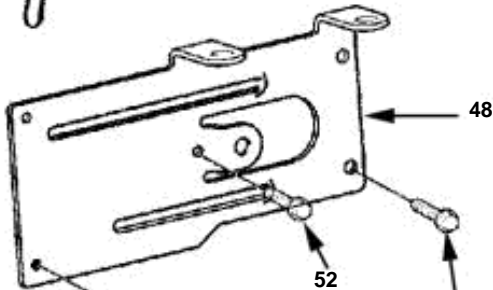

44

46

45

47

51

48

52

50

49

ENGINE WIRE HARNESS, Gi/GSi

REF	PART NO.	QTY	DESCRIPTION	NOTES
1	3860041	1	Cable harness	
2	3852527	2	Cable terminal	
3	3852084	1	Cable terminal, Oil pressure switch	
4	3853320	1	Cover, Oil pressure switch	
5	3852229	4	Cable terminal	
6	3853565	2	Connector	
7	3854244	1	Cable, Ignition coil	
8	3852235	1	Cable terminal, Alternator excite	
9	3852130	1	Rubber cap, Alternator output	
10	3852038	1	Cable terminal, Alternator output	
11	3852235	1	Cable terminal, Alternator sense	
12	3852227	1	Cable terminal, Alternator ground	
13	3852210	1	Bracket, Fuel pump ignition relay	
14	3852247	4	Cable terminal	
15	3852246	4	Cable terminal	
16	3853679	2	Cable terminal, High pressure fuel pump	
17	3855021	1	Housing, High pressure fuel pump	
18	3853681	1	Cover, High pressure fuel pump	
19	3852527	1	Cable terminal, Starter solenoid	
20	3852527	1	Cable terminal, Alternator output	
21	3852235	1	Cable terminal, Starter solenoid-starter terminal	
22	3857189	1	Seal, Knock sensor	
23	3853480	1	Terminal casing, Knock sensor	
24	3852245	1	Cable terminal, Circuit breaker	
25	3854164	1	Fuse, 50 amp	
26	3852227	1	Cable terminal, Starter relay	
27	3854192	1	Connector, Starter relay	
28	3852254	4	Cable terminal, Starter relay	
29	3850025	1		
30	3857189	3	Seal, MAP sensor	
31	3857142	1	Connector	
32	3852158	1	Lock strap	
33	3852229	2	Cable terminal, Shift interrupt	
34	3853565	1	Connector, Shift interrupt	
35	514106	1		
36	3850671	3	Cable terminal, Injector	
37	3857189	3	Seal, Injector	
38	3852233	1	Cable terminal, Oil pressure transmitter	
39	514106	1	Distributor	
40	979686	2	Fuse, 40 amp	
41	966329	2	Fuse, 15 amp	
42	968347	2	20 amp	
43	3860455	3	Fuse holder	
44	3858887	1	Ecu	Gi
	3858888	1	Ecu	GSi
45	3850357	1	Knock sensor	
46	3850397	1	Ect sensor	
47	3850396	1	Sender	
48	3857815	1	Bracket, ECM and MAP sensor	
49	3852115	2	Screw, MAP sensor bracket	
50	3852053	3	Screw, ECM to bracket	
51	3857179	4	Hose, MAP sensor	
52	3853398	1	Screw, ECU bracket to riser	