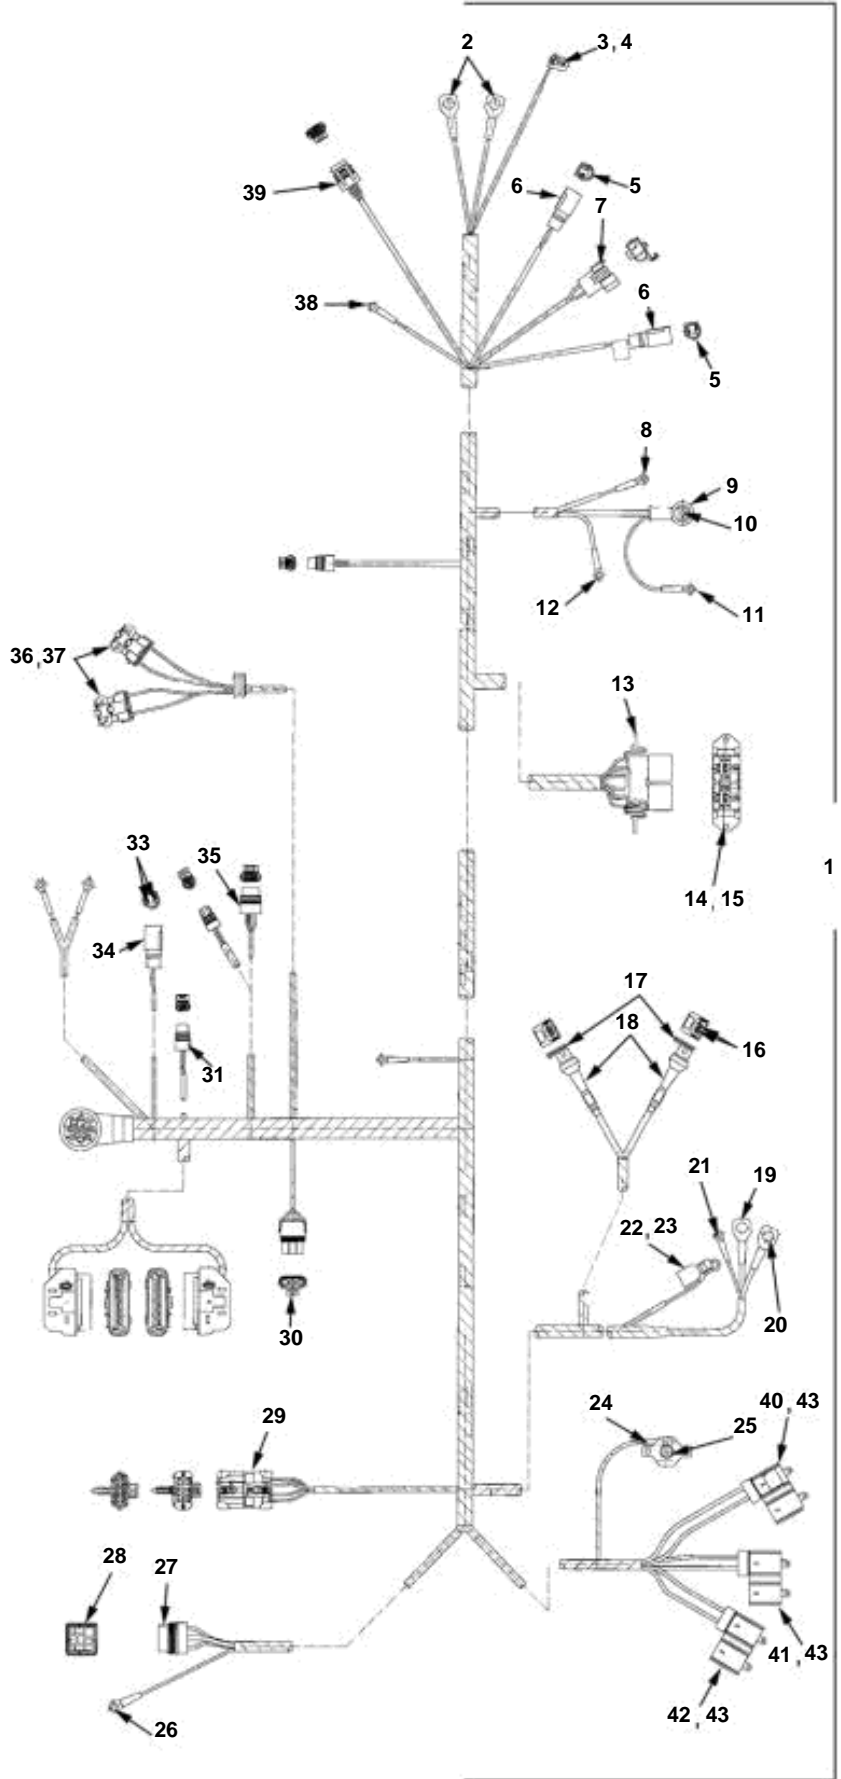

44

46

45

47

51

48

52

50

49

ENGINE WIRE HARNESS, Gi/GSi

REF	PART NO.	QTY	DESCRIPTION	NOTES
1	3860041	1	Cable harness	
2	3852527	2	Cable terminal	
3	3852084	1	Cable terminal, Oil pressure switch	
4	3853320	1	Cover, Oil pressure switch	
5	3852229	4	Cable terminal	
6	3853565	2	Connector	
7	3854244	1	Cable, Ignition coil	
8	3852235	1	Cable terminal, Alternator excite	
9	3852130	1	Rubber cap, Alternator output	
10	3852038	1	Cable terminal, Alternator output	
11	3852235	1	Cable terminal, Alternator sense	
12	3852227	1	Cable terminal, Alternator ground	
13	3852210	1	Bracket, Fuel pump ignition relay	
14	3852247	4	Cable terminal	
15	3852246	4	Cable terminal	
16	3853679	2	Cable terminal, High pressure fuel pump	
17	3855021	1	Housing, High pressure fuel pump	
18	3853681	1	Cover, High pressure fuel pump	
19	3852527	1	Cable terminal, Starter solenoid	
20	3852527	1	Cable terminal, Alternator output	
21	3852235	1	Cable terminal, Starter solenoid-starter terminal	
22	3857189	1	Seal, Knock sensor	
23	3853480	1	Terminal casing, Knock sensor	
24	3852245	1	Cable terminal, Circuit breaker	
25	3854164	1	Fuse, 50 amp	
26	3852227	1	Cable terminal, Starter relay	
27	3854192	1	Connector, Starter relay	
28	3852254	4	Cable terminal, Starter relay	
29	3850025	1		
30	3857189	3	Seal, MAP sensor	
31	3857142	1	Connector	
32	3852158	1	Lock strap	
33	3852229	2	Cable terminal, Shift interrupt	
34	3853565	1	Connector, Shift interrupt	
35	514106	1		
36	3850671	3	Cable terminal, Injector	
37	3857189	3	Seal, Injector	
38	3852233	1	Cable terminal, Oil pressure transmitter	
39	514106	1	Distributor	
40	979686	2	Fuse, 40 amp	
41	966329	2	Fuse, 15 amp	
42	968347	2	20 amp	
43	3860455	3	Fuse holder	
44	3858887	1	Ecu	Gi
	3858888	1	Ecu	GSi
45	3850357	1	Knock sensor	
46	3850397	1	Ect sensor	
47	3850396	1	Sender	
48	3857815	1	Bracket, ECM and MAP sensor	
49	3852115	2	Screw, MAP sensor bracket	
50	3852053	3	Screw, ECM to bracket	
51	3857179	4	Hose, MAP sensor	
52	3853398	1	Screw, ECU bracket to riser	