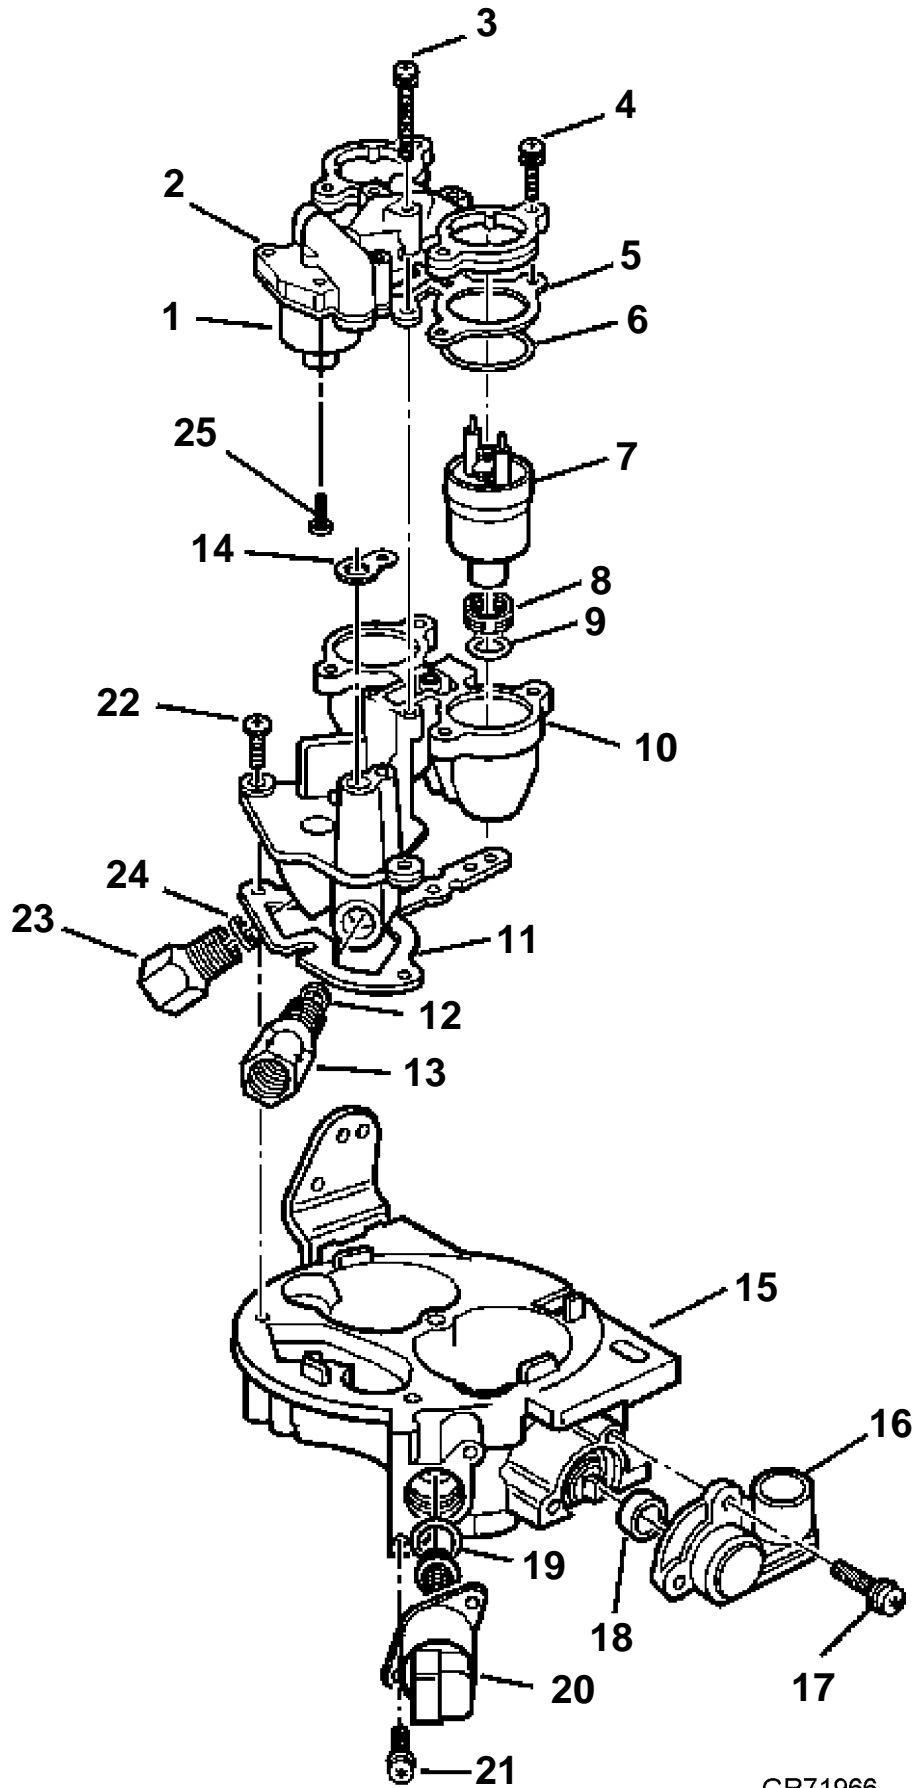

# THROTTLE BODY INJECTION SERVICE KITS

GR71966

# THROTTLE BODY INJECTION SERVICE KITS

REF	PART NO.	QTY	DESCRIPTION	NOTES
1		1	REGULATOR, Fuel pressure	TBI assy is only serviceable by the kits listed below.
2		1	COVER, Fuel meter	
3		3	SCREW, Cover, long	
4		5	SCREW, Cover, short	
5		1	THROTTLE BODY	
6		2	O-RING, Fuel injector, upper	
7		2	FUEL INJECTOR	
8		2	FILTER, Fuel injector inlet	
9		2	O-RING, Fuel injector, lower	
10		1	BODY, Fuel meter	
11		1	GASKET, Throttle body to fuel meter body	
12		1	GASKET, Fuel outlet nut	
13		1	NUT, Fuel outlet	
15		1	GASKET, Cover, fuel meter	
16		1	THROTTLE POSITION SENSOR	
17		2	SCREW, Throttle position sensor	
18		1	SEAL, Throttle position sensor	
19		1	O-RING, IAC valve	
20		1	IDLE AIR CONTROL (IAC) VALVE	
21		2	SCREW, IAC valve	
23		1	NUT, Fuel inlet	
24		1	GASKET, Fuel inlet nut	
26		3	SCREW, Fuel meter body to throttle body	
27		1	GASKET, Fuel meter outlet	
	3856766	1	Nipple	Available separately
	3852158	1	Lock strap	Available separately
	3856395	1	Throttle body	
	3855179	1	Repair kit, 5, 6, 8, 9, 11, 14, 19, 24	
	3857396	1	Repair kit, 1, 2, 3, 4, 5, 6, 7, 8, 9, 10	
	3857397	1	Repair kit, 1, 2, 5, 14	
	3858941	1	Injector, 5, 6, 7, 8, 9, 11, 14	
	3855183	1	Throttle body, Base assy package	
	3855184	1	Repair kit, 16, 18	
	3855185	1	Repair kit, 19, 20	
	3855186	1	Repair kit, 12, 13, 23, 24	
	3855187	1	Repair kit, 3, 4, 17, 21, 22	
	3855188	1	Repair kit	
	3855189	1	Repair kit, 5, 6, 8, 9, 15	