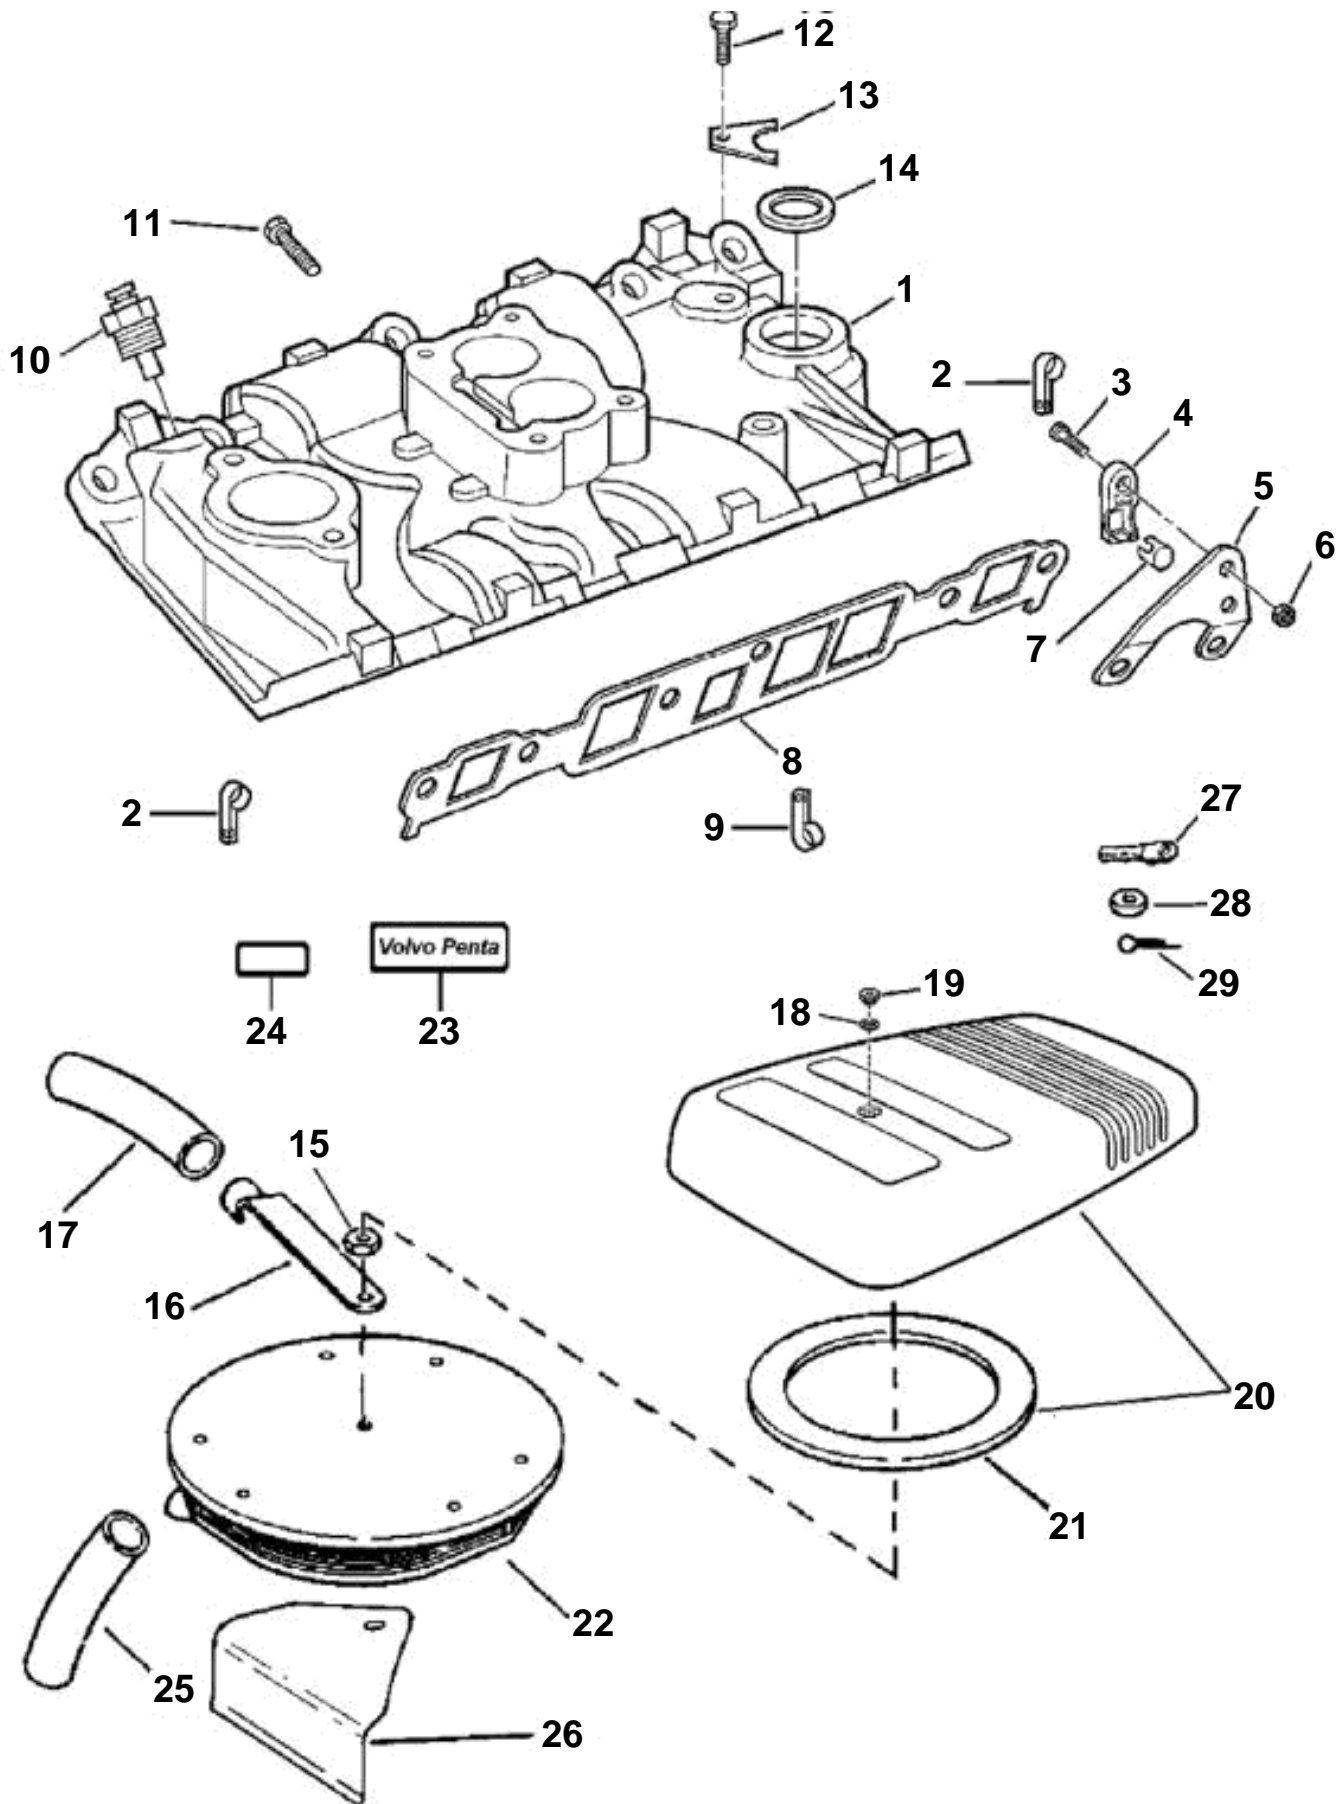

INTAKE MANIFOLD

INTAKE MANIFOLD

REF	PART NO.	QTY	DESCRIPTION	NOTES
1	3855805	1	Manifold	GL
	3855806	1	Inlet pipe	Gi
2	3852092	2	Clamp, Engine cable to lift bracket	
3	3852048	1	Screw, Anchor, throttle cable to bracket	
4	3850266	1	Anchorage, Throttle cable	
5	3857411	1	Bracket, Throttle cable to engine	GL
	3855509	1	Bracket, Throttle cable to engine	Gi
6	3852118	1	Nut, Anchor, throttle cable to bracket	
7	3852019	1	Retainer, Throttle cable	
8	3855807	2	Gasket kit, Intake manifold	
9	3852434	2	Clamp, Engine cable to manifold	
10	872068	1	Sender, Water temperature, dual station	
	3852029	1	Sender, Water temperature	
11	3856765	8	Screw, Intake manifold	
12	3856129	1	Screw, Distributor clamp	
13	3852108		Clamp, Distributor to engine	As required
14	3852109	1	Gasket, Distributor	
15	3853561	1	Nut, Flame arrestor to TBI, carb	
16	3852695	2	Connector, Hose, check valve	
17	3852668	2	Hose, Check valve	Cut to length
18	3852007	1	Washer, Flame arrestor cover	
19	3852749	1	Nut, Flame arrestor cover	
20	3850510	1	Cover, Flame arrestor	
21	3850458	1	· Spacer	
22	3856862	1	Flame trap	GL
	3856913	1	Flame trap	Gi
23	3854980	1	Decal, Volvo Penta	
24	3854982	1	Decal, 4.3 GL	
	3854984	1	Decal, 4.3 Gi	
25	3852668	1	Hose, Elbow to carb, adapter	Cut to length
26	3854916	1	Deflector	Gi
27	3850941	1	Adapter, Throttle cable	
28	3852193	1	Washer, Throttle anchor	
29	3852052	1	Cotter pin, Throttle anchor	