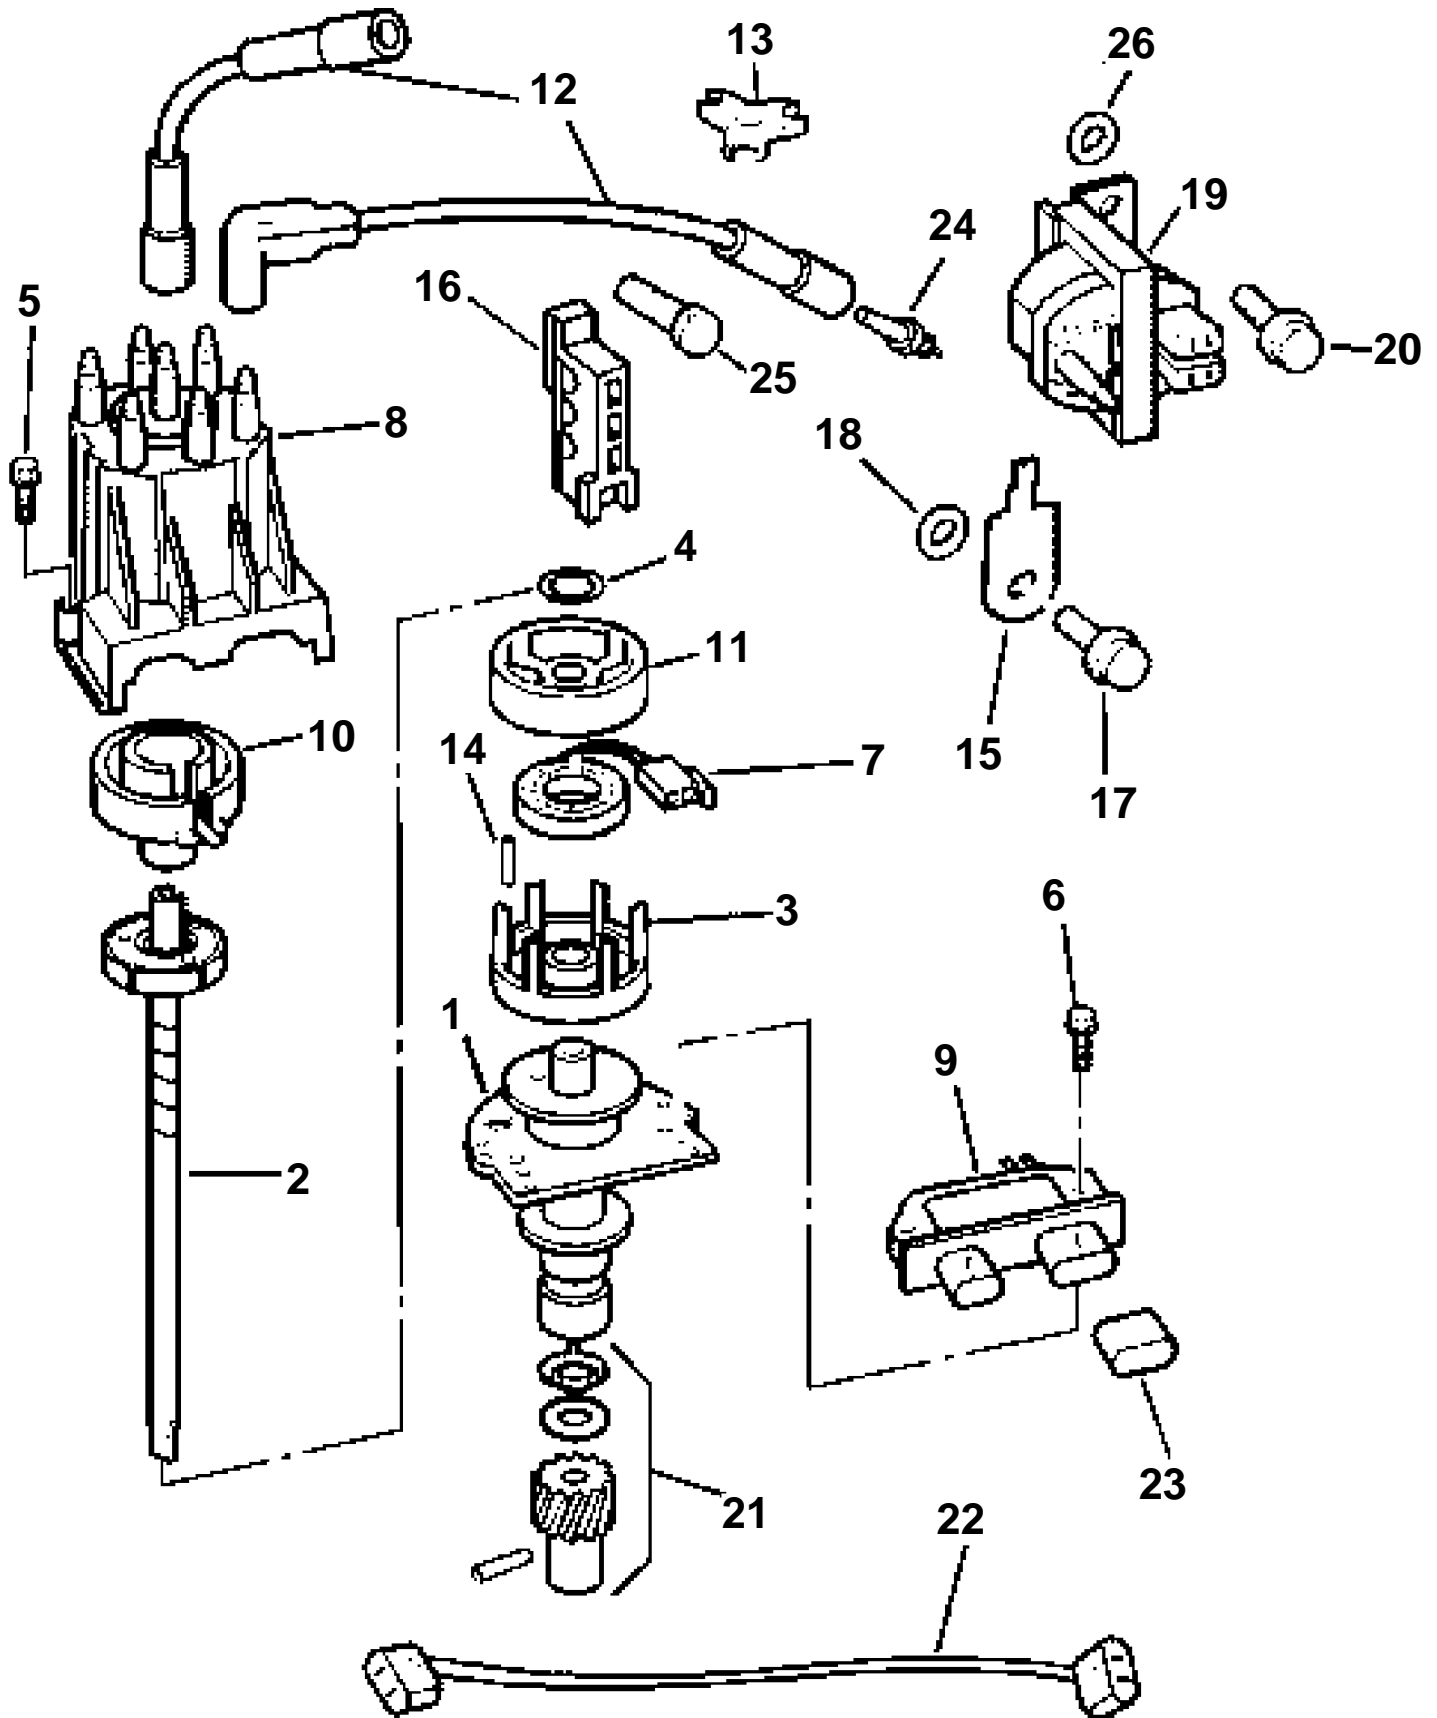

DISTRIBUTOR & IGNITION COIL

DISTRIBUTOR & IGNITION COIL

REF	PART NO.	QTY	DESCRIPTION	NOTES
1	3854310	1	Housing, Distributor	
2	3854312	1	Shaft, Distributor	
3	3854309	1	Pole shoe	
4	3853317	1	Retainer	
5	3853318	2	Screw	
6	3853319	2	Screw, Module	
7	3854001		Coil	As required
8	3854331	1	Distributor cap	
9	3854003	1	Module	
10	3854311	1	Rotor, Distributor	
11	3854308	1	Shield, Pickup coil	
12	3857165	1	Ignition cable kit	
13	3852492	4	Retainer, 3 wire ignition leads	
	3852491	2	Retainer, 4 wire ignition leads	
14	3853316	1	Locating pin, Locating	
15	3856052	2	Bracket, Lead retainer, 90°	Rear
	3856053	2	Bracket, Lead retainer to exhaust manifold	Rear
16	3852619	2	Retainer, Spark plug leads to cylinder head	Rear
17	3853557	1	Screw, Retainer, spark plug lead to cyl head	
18	3852162	1	Washer, Spark plug lead to cylinder head	Rear, starboard
19	3854922	1	Ignition coil	
20	3853266	2	Screw, Coil bracket	
21	3854557	1	Repair kit, Distributor gear	
		1	· WASHER	
		1	· TANG WASHER	
		1	· PIN	
		1	· GEAR, Distributor	
22	3854084	1	Cable, Distributor to ignition coil	Gi
23	3850645	1	Cap, Module assy	GL
24	3856759	1	Spark plug kit, 6-pack	
	3851858	1	Spark plug kit, 24-pack	
25	3853266	2	Screw, Coil bracket assy & lift eye to head	
26	3852162	1	Washer, Spacer, coil bracket to head	
	3810232	1	Set	Not shown