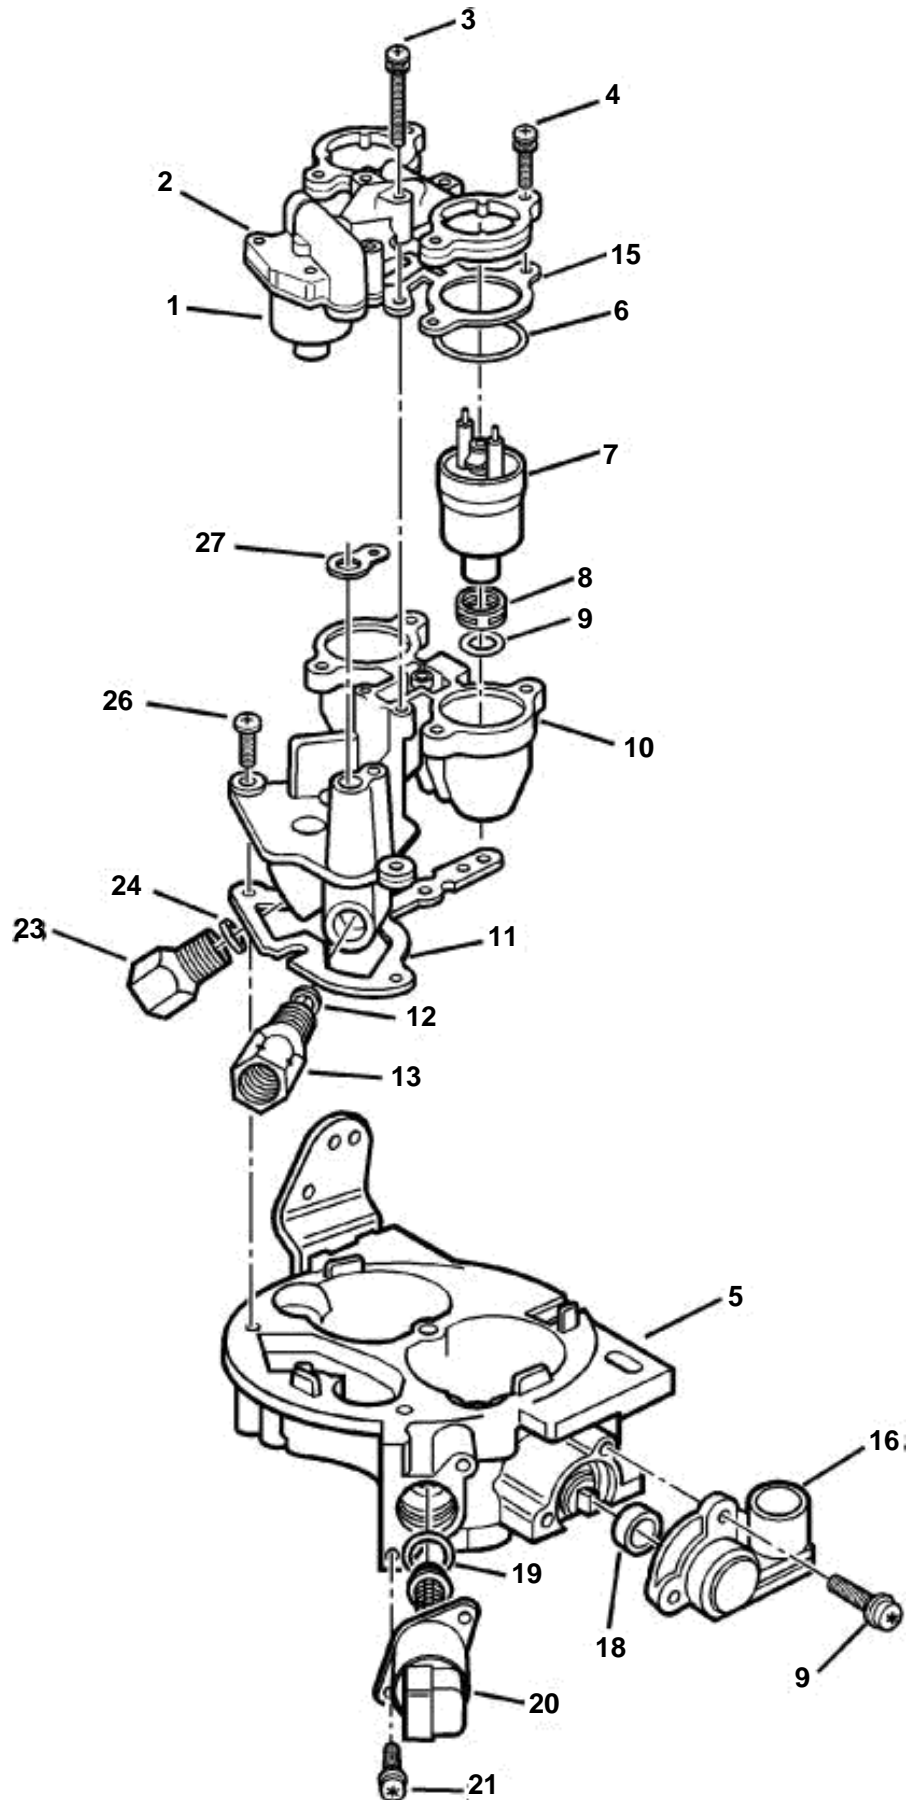

# THROTTLE BODY INJECTION SERVICE KITS

# THROTTLE BODY INJECTION SERVICE KITS

REF	PART NO.	QTY	DESCRIPTION	NOTES
1		1	REGULATOR, Fuel pressure	TBI assy is only serviceable by the kits listed below.
2		1	COVER, Fuel meter	
3		3	SCREW, Cover, long	
4		5	SCREW, Cover, short	
5		1	THROTTLE BODY	
6		2	O-RING, Fuel injector, upper	
7		2	FUEL INJECTOR	
8		2	FILTER, Fuel injector inlet	
9		2	O-RING, Fuel injector, lower	
10		1	BODY, Fuel meter	
11		1	GASKET, Throttle body to fuel meter body	
12		1	GASKET, Fuel outlet nut	
13		1	NUT, Fuel outlet	
15		1	GASKET, Cover, fuel meter	
16		1	THROTTLE POSITION SENSOR	
17		2	· SCREW, Throttle position sensor	
18		1	· SEAL, Throttle position sensor	
19		1	· O-RING, IAC valve	
20		1	· IDLE AIR CONTROL (IAC) VALVE	
21		2	· SCREW, IAC valve	
23		1	· NUT, Fuel inlet	
24		1	· GASKET, Fuel inlet nut	
26		3	· SCREW, Fuel meter body to throttle body	
27		1	· GASKET, Fuel meter outlet	
28	3856766	1	· Nipple	Available separately
29	3852158	1	· Lock strap	Available separately
	3856395	1	Throttle body	
	3855179	1	Repair kit, 6, 8, 9,11, 15, 19, 24, 27	
	3857396	1	Repair kit, 1, 2, 3, 4, 6, 7, 8, 9, 10, 15	
	3857397	1	Repair kit, 1, 2, 15, 27	
	3857398	2	Injector, 6, 7, 8, 9, 11, 15, 27	
	3855183	1	Throttle body, Base assy package	
	3855184	1	Repair kit, 16, 18	
	3855185	1	Repair kit, 19, 19, 20	
	3855186	1	Repair kit, 12, 13, 23, 24	
	3855187	1	Repair kit, 3, 4, 18, 21, 26	
	3855188	1	Repair kit	
	3855189	1	Repair kit, 6, 8, 9, 15, 27	