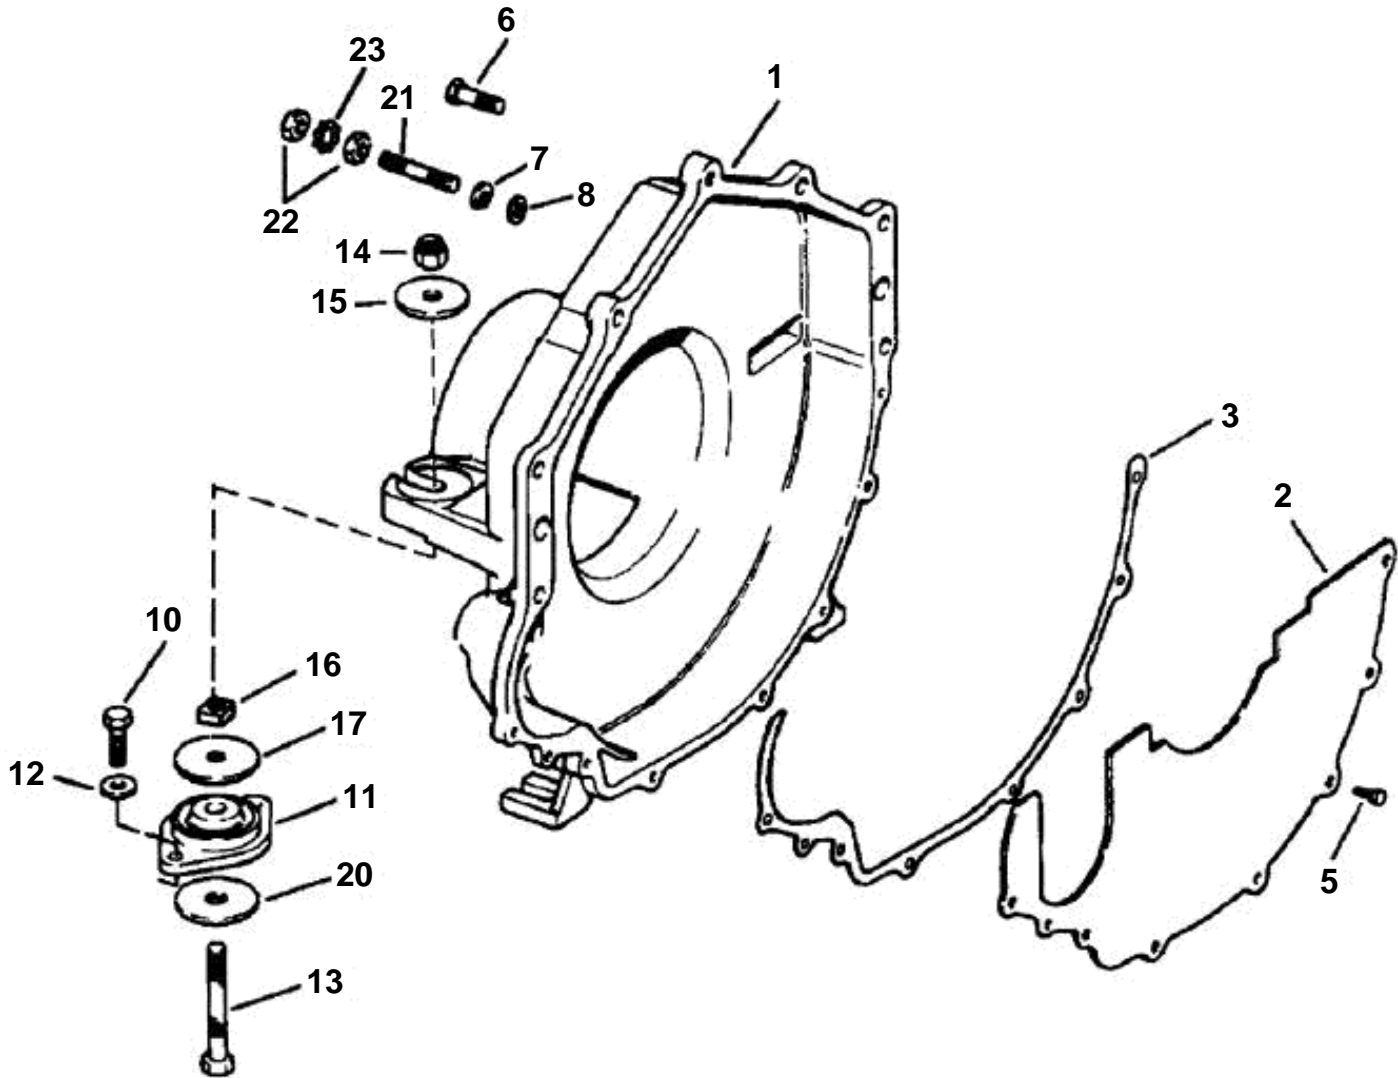

# FLYWHEEL HOUSING AND REAR MOUNTS

# FLYWHEEL HOUSING AND REAR MOUNTS

REF	PART NO.	QTY	DESCRIPTION	NOTES
1	3857846	1	Flywheel housing	
2	3854604	1	Cover	
3	3852834	1	Gasket, Flywheel cover	Part of engine gasket kit
4	3852832	1	Hose, Flywheel hsg	
5	3852421	7	Screw, Flywheel cover	
6	3853392	2	Screw, Flywheel hsg to engine	
	3853547	1	Screw, Reservoir and flywheel hsg to engine	
7	3852002	2	Lock washer, Ground stud, flywheel hsg	
8	3852058	2	Washer, Ground stud, flywheel hsg	
10	959968	4	Screw, Rear mount to transom plate	
11	3853806	2	Rubber cushion, Transom plate	
12	3852155	4	Washer, Rear mount to transom plate	
13	3850930	2	Screw, Rear mount	
14	3850929	2	Nut, Rear mount	
15	3852540	2	Washer, Rear mount to flywheel hsg	
16	3852539	2	Nut, Rear mount	
17	3852622	2	Washer, Rear mount	
20	3852542	2	Washer, Rear mount	
21	3852483	2	Stud, Flywheel housing to engine	Ground
22	3852065	2	Nut, Terminal to ground stud, flywheel hsg	
23	3852070	1	Washer, Ground stud, fl heel hs	Starboard