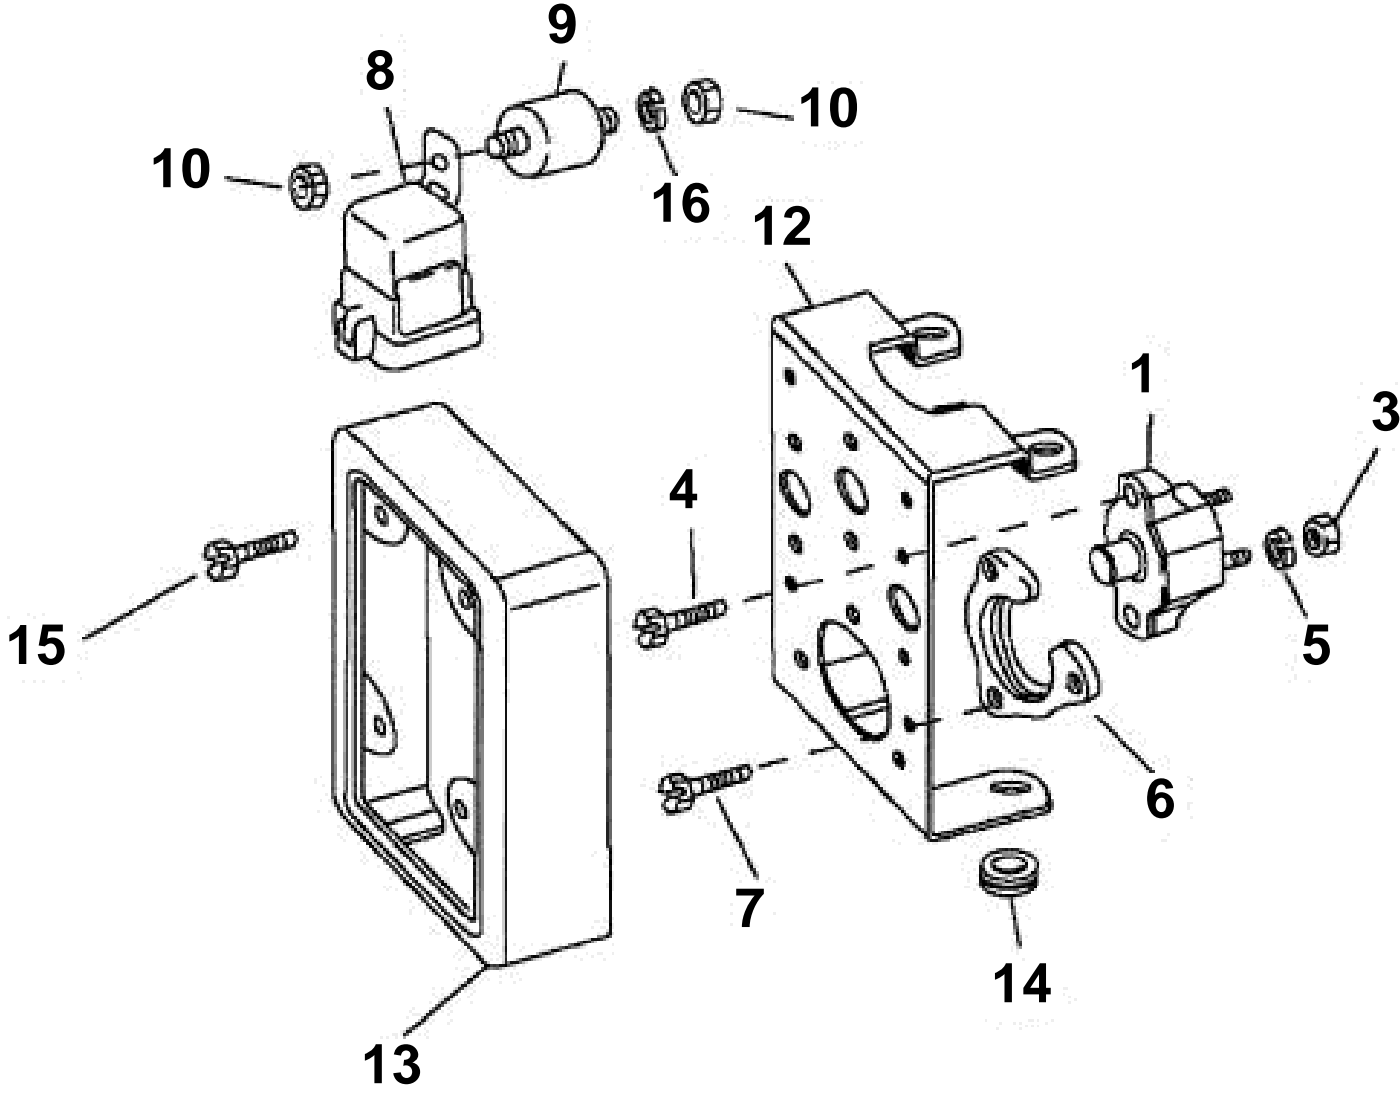

ENGINE WIRE HARNESS BRACKET

ENGINE WIRE HARNESS BRACKET

REF	PART NO.	QTY	DESCRIPTION	NOTES
1	3854162	1	Breaker, 2.5A, electronic engine control	
	3854164	1	Fuse, 0A, engine	Trim
3	3852064	6	Nut, Circuit breaker terminals	
4	3853620	2	Screw, Circuit breaker to bracket	Engine
5	3852001	6	Lock washer, Circuit breaker terminals	
6	3852825	1	Retainer, Engine cable	
7	3852208	3	Screw, Retainer, engine cable end to bracket	
8	3854138	1	Relay, Starter motor	
9	3850234	1	Isolation, Relay mounting	
10	3852118	1	Nut, Relay to isolator	
	3852182	1	Lock washer, Nut to circuit breaker bracket	
12	3856186	1	Bracket, Circuit breaker & engine cable	
13	3856764	1	Cover, Circuit breaker bracket	
14	943261	2	Circuit breaker bracket	
15	3855938	4	Screw, Circuit breaker cover to bracket	