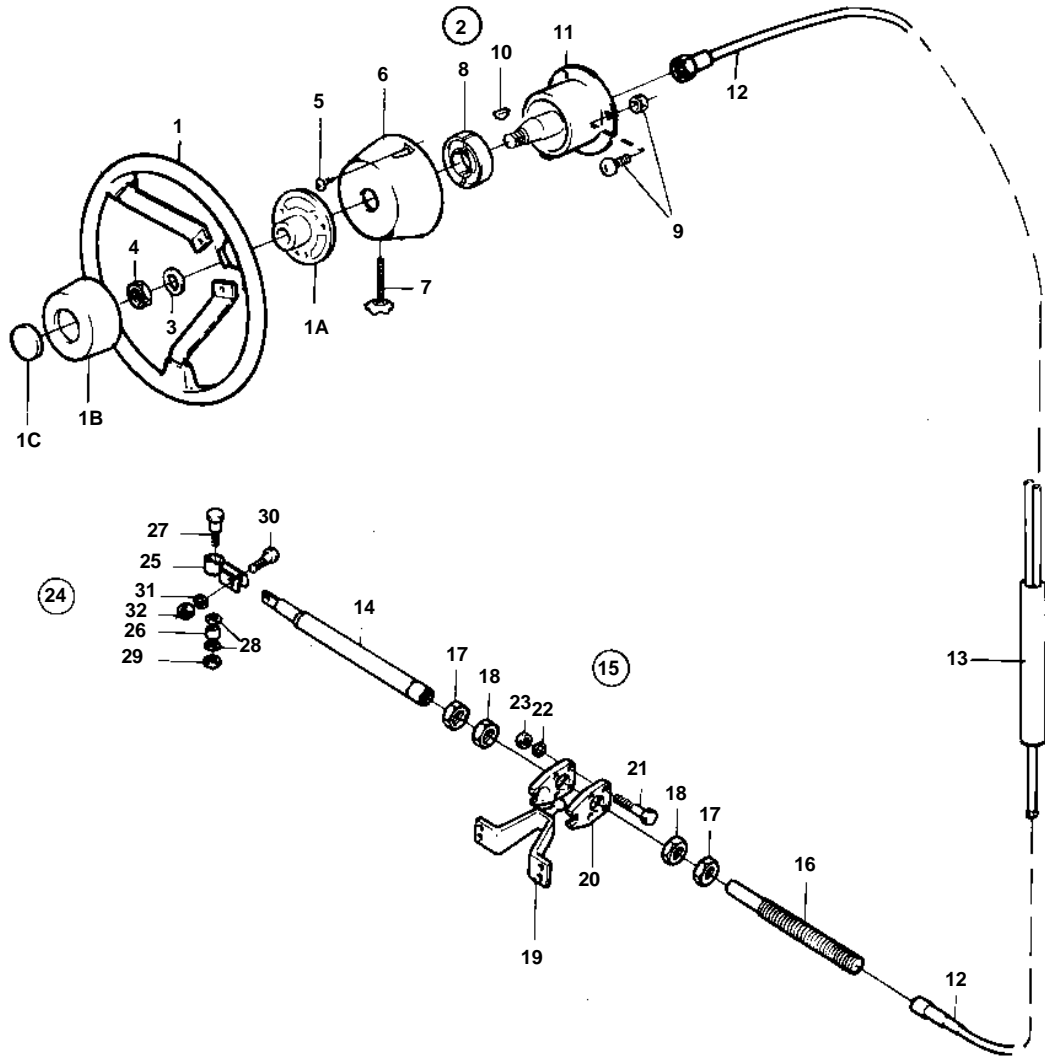

COMMON

7533

COMMON

REF	PART NO.	QTY	DESCRIPTION		NOTES
1	850936	1	Steering wheel		
1A	850937	1	• Steering wheel hub		
1B	828943	1	• Steering wheel pad		
1C	850938	1	• Steering wh emblem		
2	853182	1	Mounting kit	IK	90%Z9
	1140023	1	Mounting kit	IK	90%Z9 BLACK
	853183	1	Mounting kit	IK	70%Z9
	1140024	1	Mounting kit	IK	70%Z9 BLACK
3		1	• WASHER	IK	
4		1	• NUT	IK	
5		2	• SCREW	IK	
6		1	• COVER	IK	
7		1	• BRAKE SCREW	IK	
8		1	• BRAKE	IK	
9		4	• SCREW AND NUT	IK	
10		1	• KEY	IK	
11	853181	1	Steering box		
12	828886	X	Steering cable		L = 2000 MM
	828887	X	Steering cable		L = 2250 MM
	828888	X	Steering cable		L = 2500 MM
	828889	X	Steering cable		L = 2750 MM
	853185	X	Steering cable		L = 3000 MM
	853186	X	Steering cable		L = 3250 MM
	853187	X	Steering cable		L = 3500 MM
	853188	X	Steering cable		L = 3750 MM
	853189	X	Steering cable		L = 4000 MM
	853190	X	Steering cable		L = 4250 MM
	853191	X	Steering cable		L = 4500 MM
	853192	X	Steering cable		L = 4750 MM
	853193	X	Steering cable		L = 5000 MM
	828863	X	Steering cable		L = 5250 MM
	853194	X	Steering cable		L = 5500 MM
	828864	X	Steering cable		L = 5750 MM
	853195	X	Steering cable		L = 6000 MM
	828865	X	Steering cable		L = 6250 MM
	853196	X	Steering cable		L = 6500 MM
	828866	X	Steering cable		L = 6750 MM
	853197	X	Steering cable		L = 7000 MM
	853286	X	Steering cable		L = 7500 MM
	853287	X	Steering cable		L = 8000 MM
	853288	X	Steering cable		L = 8500 MM
	853289	X	Steering cable		L = 9000 MM
	828867	X	Steering cable		L = 9750 MM
	828868	X	Steering cable		L = 1050 MM
	828869	X	Steering cable		L = 1125 MM
	828874	X	Steering cable		L = 1200 MM
13	853291	1	Ds unit		ONLY FOR FLYING BRIDGE
14	851059	1	Steering cylinder		FOR PORT MOUNTING.
	851147	1	Steering cylinder		FOR STARBOARD MOUNTING.
15	853290	1	Stern attachment		
16	850771	1	• Anchorage		
17	850778	2	• Nut		
18	853306	2	• Nut		
19	851093	1	• Bracket		
20	851077	2	• Anchorage, ATTACHMENT		REPL BY 828854 + 828857 + 951739
21	940101	4	• Screw		
22	941906	4	• Spring washer		
23	955781	4	• Nut		
24	851122	1	• Ball joint kit		REPL BY 828924
25		1	• • BRACKET		
26	851121	1	• • Sleeve		
27	851117	1	• • Shoulder screw		