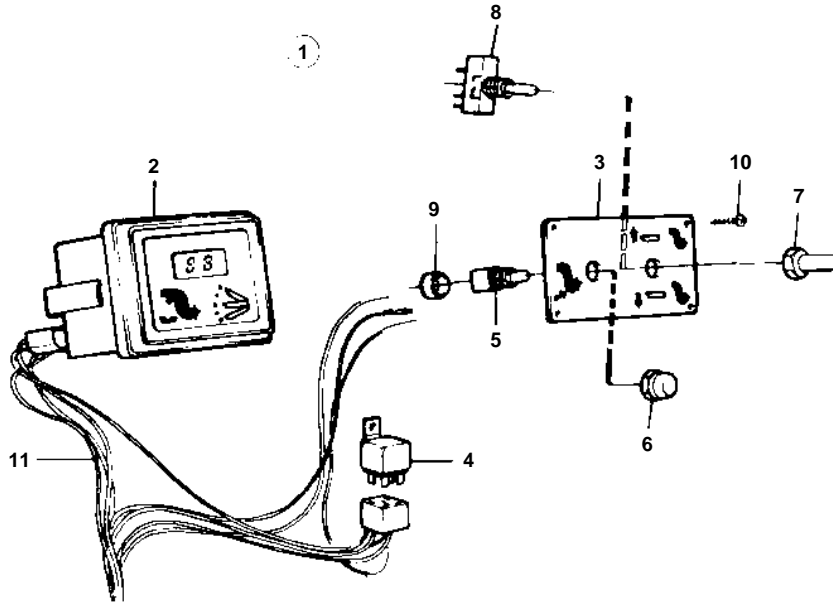

COMMON

9631

COMMON

REF	PART NO.	QTY	DESCRIPTION	NOTES
1	853067	1	Instrument panel	
2	828731	1	• Trimmer	
3	853866	1	• Control panel	(828739)
4	876040	1	• Relay kit	
5	828584	1	• Switch	
6	828586	1	• Button	
7	828743	1	• Button	
8	828742	1	• Switch	
9	828740	2	• Spacer washer	
10	828647	4	• Screw	
11		X	• CABLES AND TERMINALS	SEE GROUP 3
12	853052	X	Extension cable verl	L = 3000 MM
13	1140317	X	Y-koppling