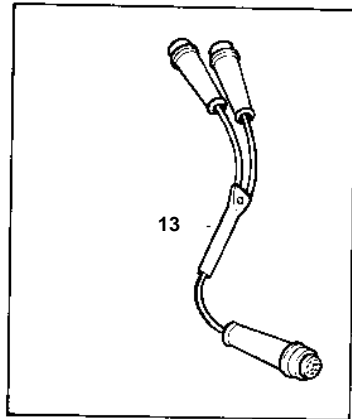

COMMON

9631

COMMON

REF	PART NO.	QTY	DESCRIPTION	NOTES
1	853067	1	Instrument panel	
2	828731	1	• Trimmer	
3	853866	1	• Control panel	(828739)
4	876040	1	• Relay kit	
5	828584	1	• Switch	
6	828586	1	• Button	
7	828743	1	• Button	
8	828742	1	• Switch	
9	828740	2	• Spacer washer	
10	828647	4	• Screw	
11		X	• CABLES AND TERMINALS	SEE GROUP 3
12	853052	X	Extension cable verl	L = 3000 MM
13	1140317	X	Y-koppling