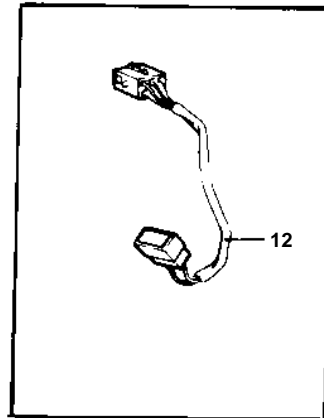

COMMON

9631

## COMMON

REF	PART NO.	QTY	DESCRIPTION	NOTES
1	853067	1	Instrument panel	
2	828731	1	• Trimmer	
3	853866	1	• Control panel	(828739)
4	876040	1	• Relay kit	
5	828584	1	• Switch	
6	828586	1	• Button	
7	828743	1	• Button	
8	828742	1	• Switch	
9	828740	2	• Spacer washer	
10	828647	4	• Screw	
11		X	• CABLES AND TERMINALS	SEE GROUP 3
12	853052	X	Extension cable verl	L = 3000 MM
13	1140317	X	Y-koppling	