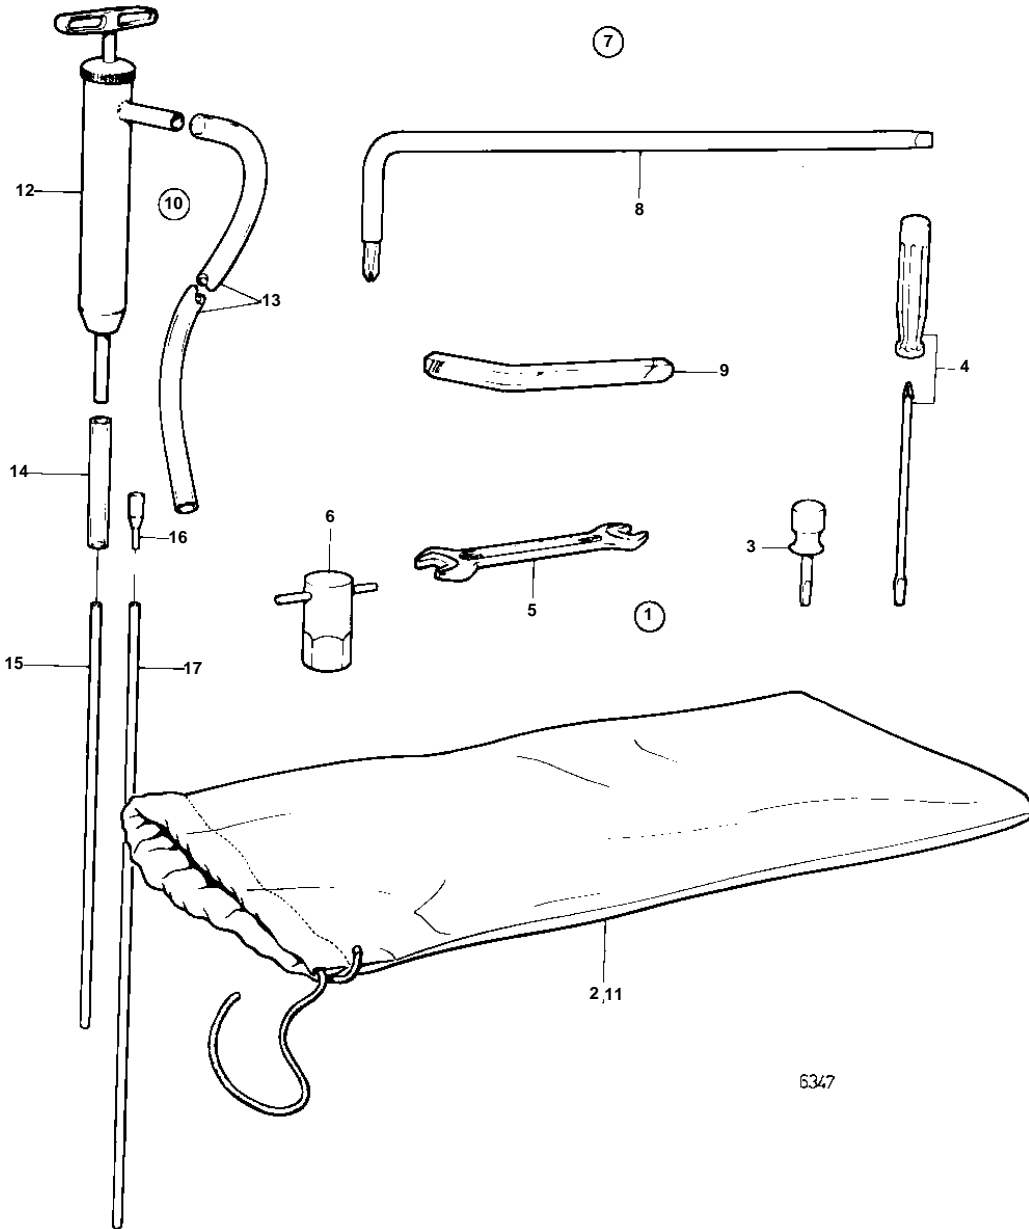

COMMON

6347

**COMMON**

REF	PART NO.	QTY	DESCRIPTION	NOTES
1	834895	1	Tool kit	
2	844642	1	• Tool bag	(809863)
3	841044	1	• Screwdriver	
4	963929	1	• Screwdriver	
5	841252	1	• Open-end wrench	13-16MM
	841253	1	• Open-end wrench	1/2-11/16MM
	962054	1	• Open-end wrench	19-22MM
6	834834	1	Socket wrench	
7	841045	1	Tool kit	AQ DRIVE UNIT
8	834980	1	• Screwdriver	
9	914675	1	• Allen wrench	1/4"
	914677	1	• Allen wrench	3/8"
10	875117	1	Oil bilge pump	
11	844642	1	• Tool bag	
12		1	• OIL BILGE PUMP	
13	806282	1	• Hose	L = 1000 MM
14		1	• PLASTIC HOSE	L = 100 MM
15	841527	1	• Plastic pipe	L = 700 MM
16	841046	1	• Hose	
17	835964	1	• Tube	L = 711 MM